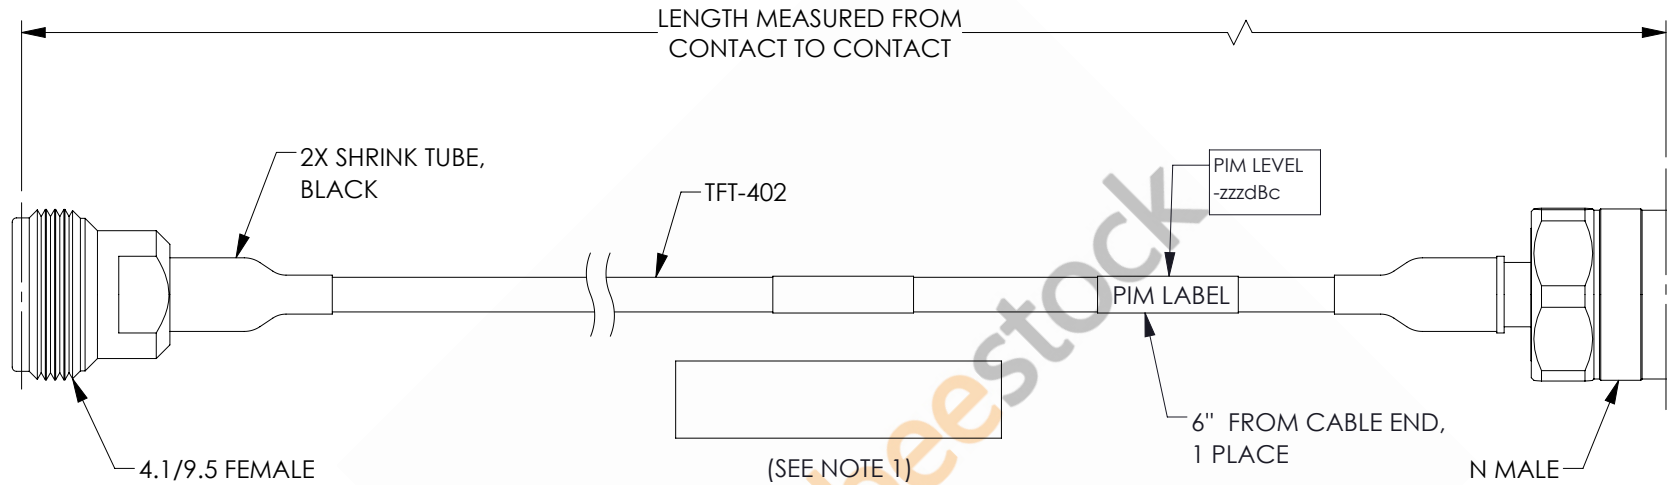

4.1/9.5 Mini DIN Female to N Male Low PIM Cable 50 CM Length Using TFT-402 Coax Using Times Microwave Components

REVISIONS			
REV.	DESCRIPTION	DATE	APPROVED
A	INITIAL RELEASE	06/04/2021	AGANWANI

NOTES:

- CABLES 84" AND UNDER HAVE 1 LABEL CENTERED. CABLES OVER 84" HAVE 2 LABELS, ONE AT EACH END 12.0" FROM THE FRONT OF THE CONNECTOR.

THESE COMMODITIES, TECHNOLOGY OR SOFTWARE WERE EXPORTED FROM THE UNITED STATES IN ACCORDANCE WITH THE EXPORT ADMINISTRATION REGULATIONS. DIVERSION CONTRARY TO U.S. LAW PROHIBITED.

UNLESS OTHERWISE SPECIFIED LEADING DIMENSIONS ARE INCHES DIMENSIONS IN [] ARE MILLIMETERS