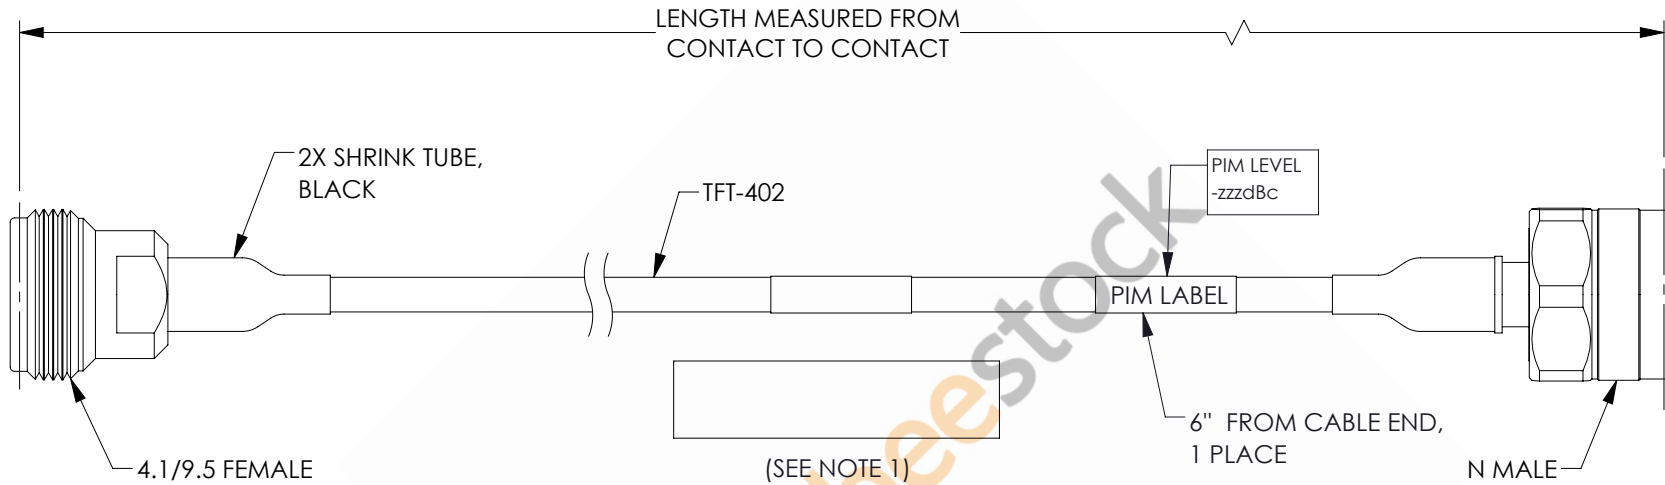

# 4.1/9.5 Mini DIN Female to N Male Low PIM Cable 150 CM Length Using TFT-402 Coax Using Times Microwave Components

| REVISIONS |                 |            |          |
|-----------|-----------------|------------|----------|
| REV.      | DESCRIPTION     | DATE       | APPROVED |
| A         | INITIAL RELEASE | 06/04/2021 | AGANWANI |

### NOTES:

- CABLES 84" AND UNDER HAVE 1 LABEL CENTERED.  
CABLES OVER 84" HAVE 2 LABELS, ONE AT EACH END  
12.0" FROM THE FRONT OF THE CONNECTOR.

THESE COMMODITIES, TECHNOLOGY OR SOFTWARE WERE EXPORTED FROM THE UNITED STATES IN ACCORDANCE WITH THE EXPORT ADMINISTRATION REGULATIONS. DIVERSION CONTRARY TO U.S. LAW PROHIBITED.