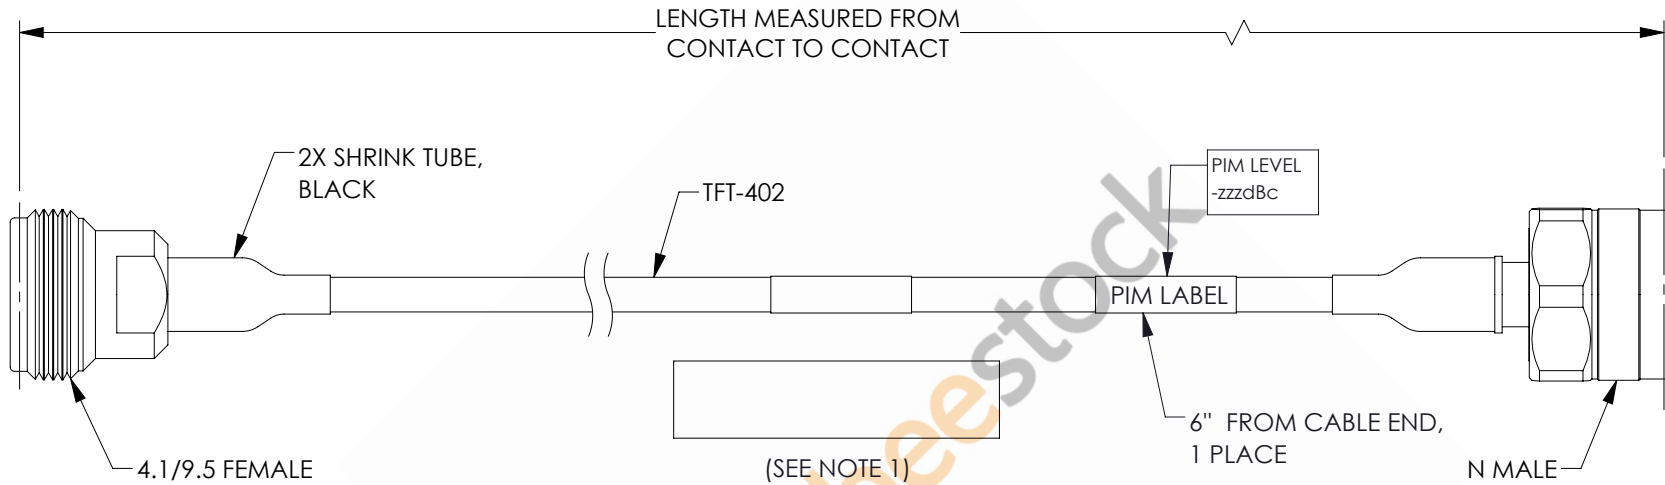

4.1/9.5 Mini DIN Female to N Male Low PIM Cable 200 CM Length Using TFT-402 Coax Using Times Microwave Components

REVISIONS			
REV.	DESCRIPTION	DATE	APPROVED
A	INITIAL RELEASE	06/04/2021	AGANWANI

NOTES:

- CABLES 84" AND UNDER HAVE 1 LABEL CENTERED. CABLES OVER 84" HAVE 2 LABELS, ONE AT EACH END 12.0" FROM THE FRONT OF THE CONNECTOR.

THESE COMMODITIES, TECHNOLOGY OR SOFTWARE WERE EXPORTED FROM THE UNITED STATES IN ACCORDANCE WITH THE EXPORT ADMINISTRATION REGULATIONS. DIVERSION CONTRARY TO U.S. LAW PROHIBITED.

UNLESS OTHERWISE SPECIFIED LEADING DIMENSIONS ARE INCHES DIMENSIONS IN [] ARE MILLIMETERS

TOLERANCES:

.X = ±.2 [5.08]	FRACTIONS ± 1/32
.XX = ±.02 [.51]	ANGLES ± 1°
.XXX = ±.005 [.13]	

CABLE LENGTH (L) TOLERANCES:

L ≤ 12 [305]	= +1 [25] / -0
12 [305] < L ≤ 60 [1524]	= +2 [51] / -0
60 [1524] < L ≤ 120 [3048]	= +4 [102] / -0
120 [3048] < L ≤ 300 [7620]	= +6 [152] / -0
300 [7620] < L	= +5%L / -0

ALL DIMENSIONS SHOWN ARE FOR REFERENCE ONLY.