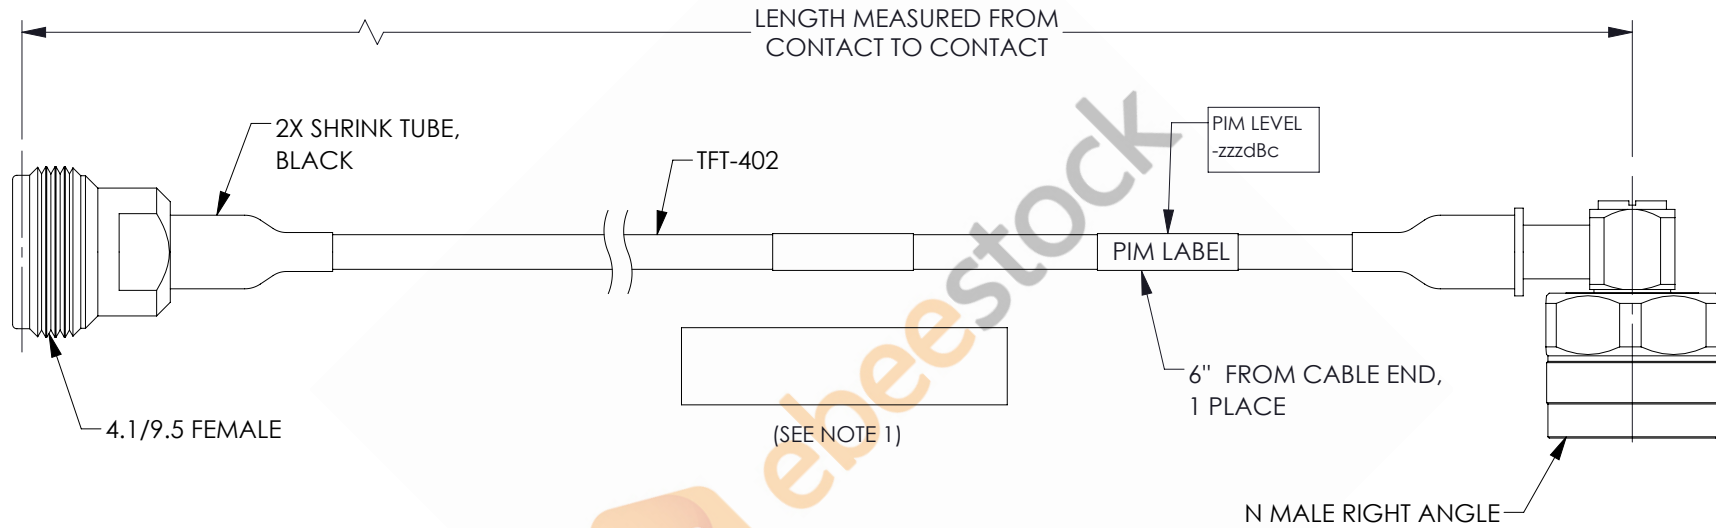

4.1/9.5 Mini DIN Female to N Male Right Angle Low PIM Cable 12 Inch Length Using TFT-402 Coax Using Times Microwave Components

| REVISIONS | | | |
|-----------|-----------------|------------|----------|
| REV. | DESCRIPTION | DATE | APPROVED |
| A | INITIAL RELEASE | 06/04/2021 | AGANWANI |

NOTES:

1. CABLES 84" AND UNDER HAVE 1 LABEL CENTERED. CABLES OVER 84" HAVE 2 LABELS, ONE AT EACH END 12.0" FROM THE FRONT OF THE CONNECTOR.

THESE COMMODITIES, TECHNOLOGY OR SOFTWARE WERE EXPORTED FROM THE UNITED STATES IN ACCORDANCE WITH THE EXPORT ADMINISTRATION REGULATIONS. DIVERSION CONTRARY TO U.S. LAW PROHIBITED.