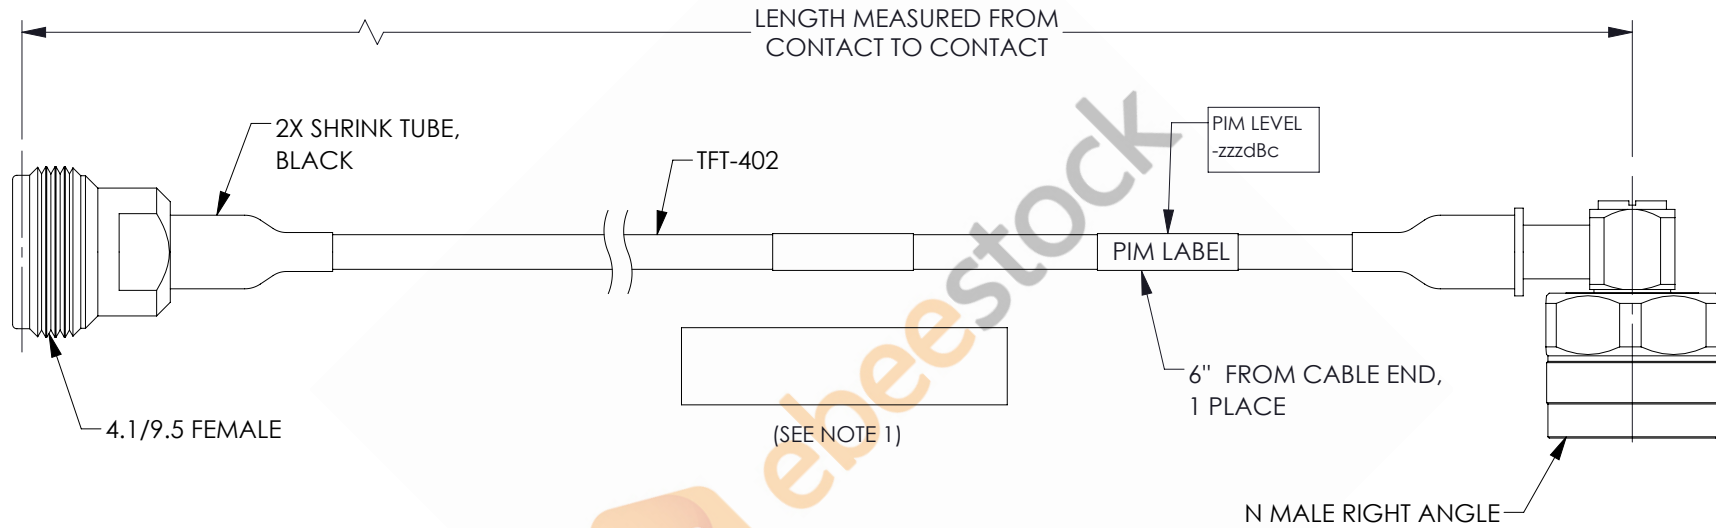

4.1/9.5 Mini DIN Female to N Male Right Angle Low PIM Cable 24 Inch Length Using TFT-402 Coax Using Times Microwave Components

REVISIONS			
REV.	DESCRIPTION	DATE	APPROVED
A	INITIAL RELEASE	06/04/2021	AGANWANI

ebeestock

NOTES:

1. CABLES 84" AND UNDER HAVE 1 LABEL CENTERED. CABLES OVER 84" HAVE 2 LABELS, ONE AT EACH END 12.0" FROM THE FRONT OF THE CONNECTOR.

THESE COMMODITIES, TECHNOLOGY OR SOFTWARE WERE EXPORTED FROM THE UNITED STATES IN ACCORDANCE WITH THE EXPORT ADMINISTRATION REGULATIONS. DIVERSION CONTRARY TO U.S. LAW PROHIBITED.

UNLESS OTHERWISE SPECIFIED LEADING DIMENSIONS ARE INCHES DIMENSIONS IN [] ARE MILLIMETERS

TOLERANCES:
 .X = ±.2 [5.08] FRACTIONS ± 1/32
 .XX = ±.02 [.51] ± 1/32
 .XXX = ±.005 [.13] ANGLES ± 1°

CABLE LENGTH (L) TOLERANCES:
 L ≤ 12 [305] = +1 [25] / -0
 12 [305] < L ≤ 60 [1524] = +2 [51] / -0
 60 [1524] < L ≤ 120 [3048] = +4 [102] / -0
 120 [3048] < L ≤ 300 [7620] = +6 [152] / -0
 300 [7620] < L = +5%L / -0