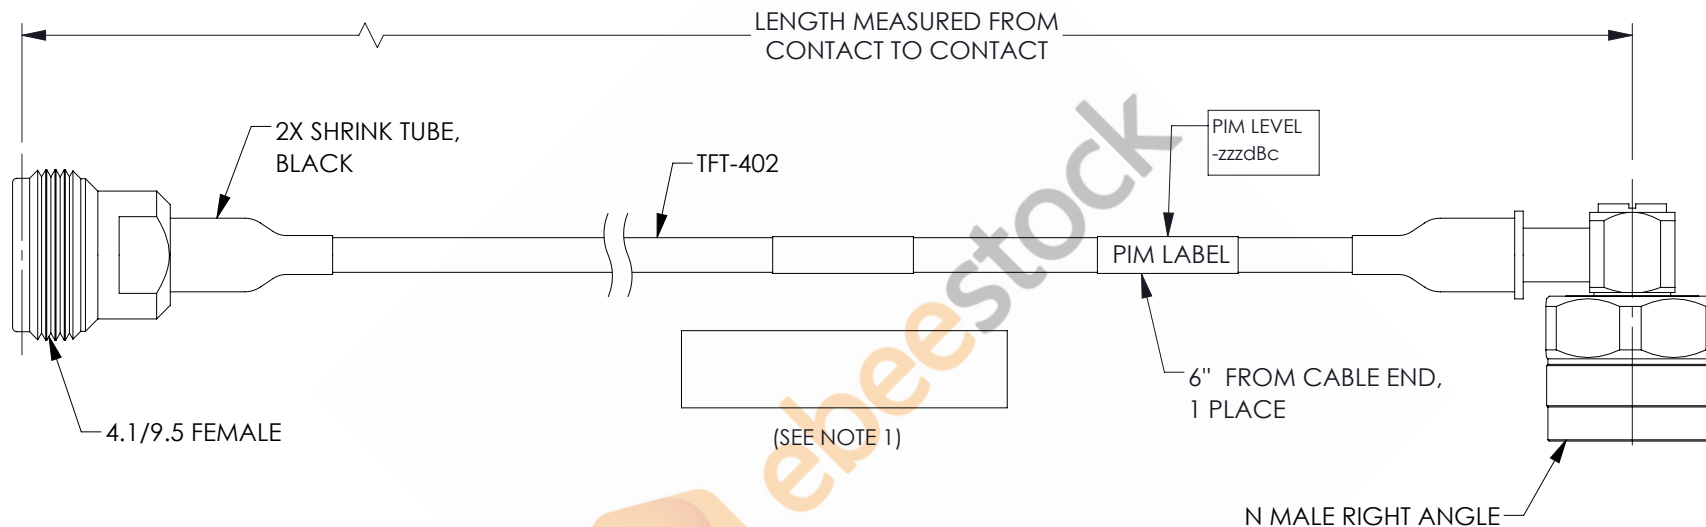

4.1/9.5 Mini DIN Female to N Male Right Angle Low PIM Cable 36 Inch Length Using TFT-402 Coax Using Times Microwave Components

REVISIONS			
REV.	DESCRIPTION	DATE	APPROVED
A	INITIAL RELEASE	06/04/2021	AGANWANI

NOTES:

1. CABLES 84" AND UNDER HAVE 1 LABEL CENTERED. CABLES OVER 84" HAVE 2 LABELS, ONE AT EACH END 12.0" FROM THE FRONT OF THE CONNECTOR.

THESE COMMODITIES, TECHNOLOGY OR SOFTWARE WERE EXPORTED FROM THE UNITED STATES IN ACCORDANCE WITH THE EXPORT ADMINISTRATION REGULATIONS. DIVERSION CONTRARY TO U.S. LAW PROHIBITED.

UNLESS OTHERWISE SPECIFIED LEADING DIMENSIONS ARE INCHES DIMENSIONS IN [] ARE MILLIMETERS

TOLERANCES:

.X = ± .2	[.508]	FRACTIONS	
.XX = ± .02	[.51]		± 1/32
.XXX = ± .005	[.13]	ANGLES	± 1°

CABLE LENGTH (L) TOLERANCES: