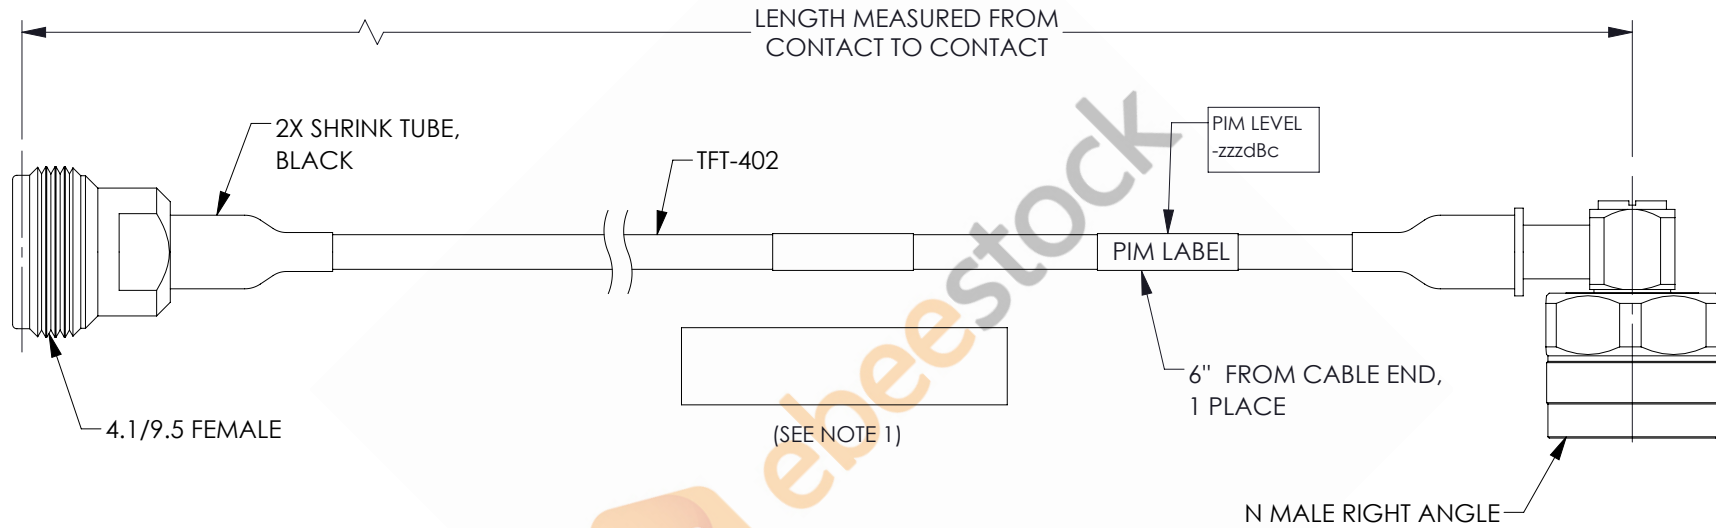

4.1/9.5 Mini DIN Female to N Male Right Angle Low PIM Cable 48 Inch Length Using TFT-402 Coax Using Times Microwave Components

REVISIONS			
REV.	DESCRIPTION	DATE	APPROVED
A	INITIAL RELEASE	06/04/2021	AGANWANI

NOTES:

1. CABLES 84" AND UNDER HAVE 1 LABEL CENTERED. CABLES OVER 84" HAVE 2 LABELS, ONE AT EACH END 12.0" FROM THE FRONT OF THE CONNECTOR.

THESE COMMODITIES, TECHNOLOGY OR SOFTWARE WERE EXPORTED FROM THE UNITED STATES IN ACCORDANCE WITH THE EXPORT ADMINISTRATION REGULATIONS. DIVERSION CONTRARY TO U.S. LAW PROHIBITED.

UNLESS OTHERWISE SPECIFIED LEADING DIMENSIONS ARE INCHES DIMENSIONS IN [] ARE MILLIMETERS

TOLERANCES:

.X = ± .2	[5.08]	FRACTIONS
.XX = ± .02	[.51]	± 1/32
.XXX = ± .005	[.13]	ANGLES ± 1°

CABLE LENGTH (L) TOLERANCES: