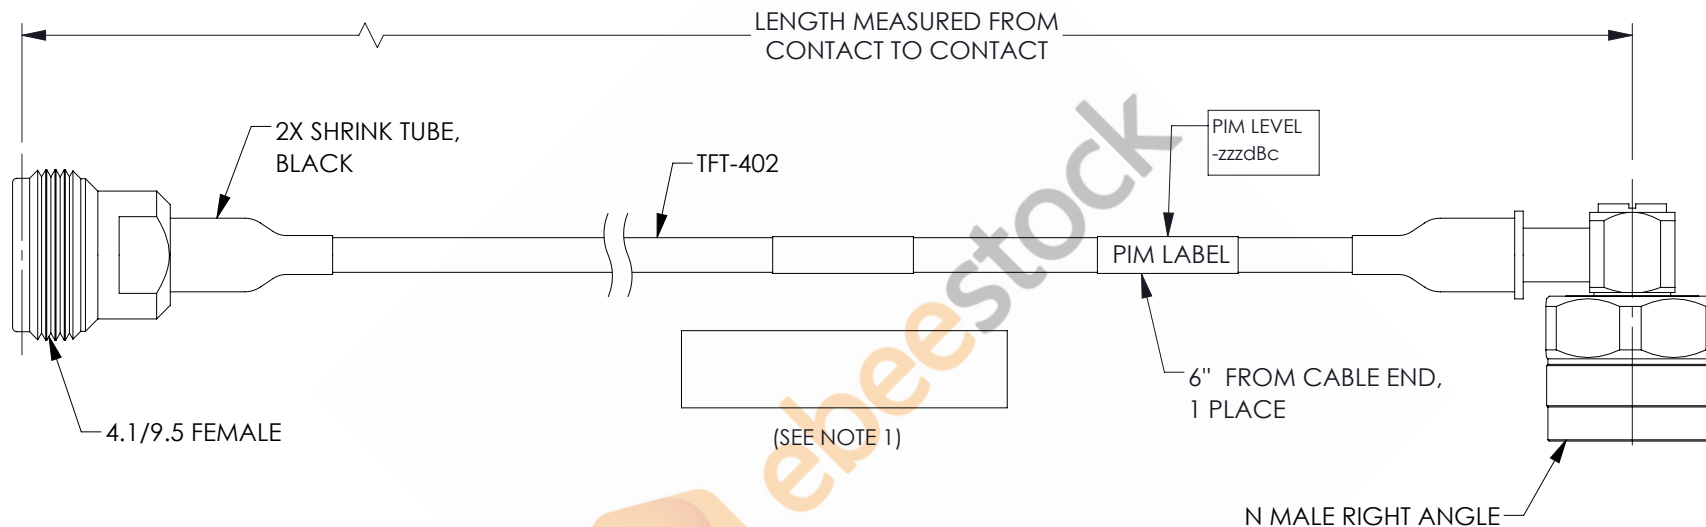

4.1/9.5 Mini DIN Female to N Male Right Angle Low PIM Cable 60 Inch Length Using TFT-402 Coax Using Times Microwave Components

REVISIONS			
REV.	DESCRIPTION	DATE	APPROVED
A	INITIAL RELEASE	06/04/2021	AGANWANI

NOTES:

1. CABLES 84" AND UNDER HAVE 1 LABEL CENTERED. CABLES OVER 84" HAVE 2 LABELS, ONE AT EACH END 12.0" FROM THE FRONT OF THE CONNECTOR.

THESE COMMODITIES, TECHNOLOGY OR SOFTWARE WERE EXPORTED FROM THE UNITED STATES IN ACCORDANCE WITH THE EXPORT ADMINISTRATION REGULATIONS. DIVERSION CONTRARY TO U.S. LAW PROHIBITED.

UNLESS OTHERWISE SPECIFIED LEADING DIMENSIONS ARE INCHES DIMENSIONS IN [] ARE MILLIMETERS

TOLERANCES:

.X = ± .2	[.508]	FRACTIONS
.XX = ± .02	[.51]	± 1/32
.XXX = ± .005	[.13]	ANGLES ± 1°

CABLE LENGTH (L) TOLERANCES: