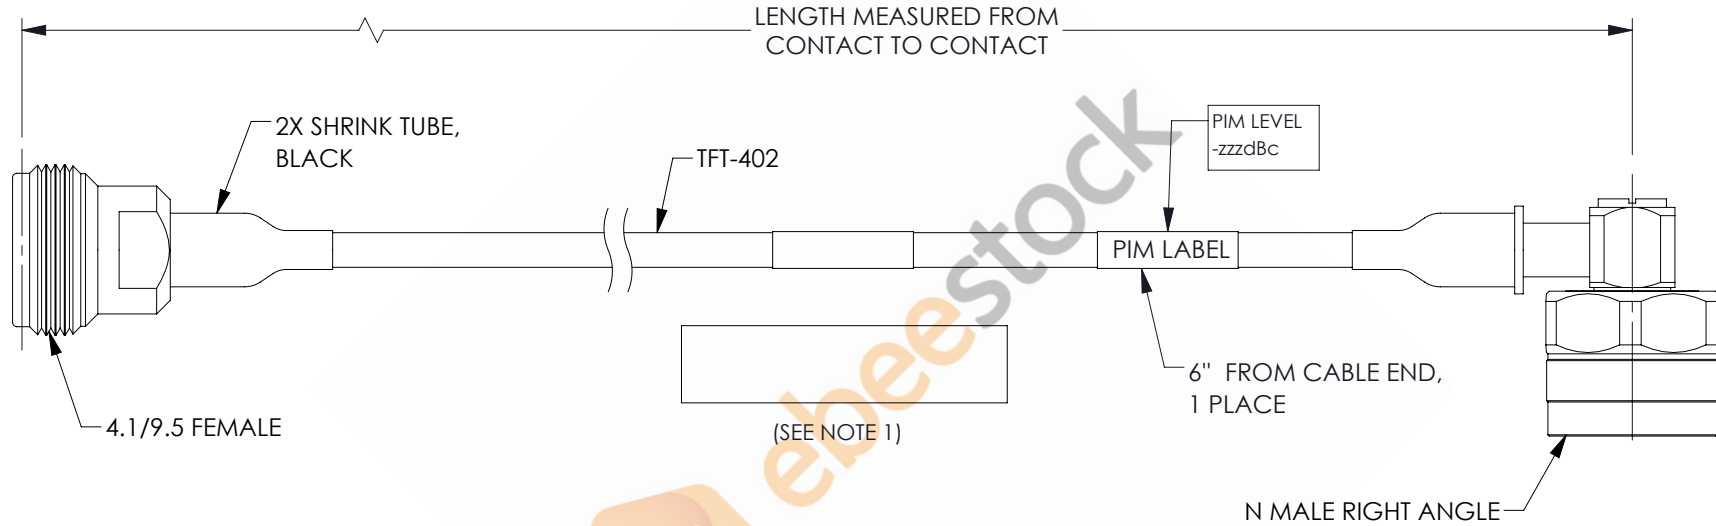

# 4.1/9.5 Mini DIN Female to N Male Right Angle Low PIM Cable 50 CM Length Using TFT-402 Coax Using Times Microwave Components

REVISIONS			
REV.	DESCRIPTION	DATE	APPROVED
A	INITIAL RELEASE	06/04/2021	AGANWANI

## NOTES:

1. CABLES 84" AND UNDER HAVE 1 LABEL CENTERED. CABLES OVER 84" HAVE 2 LABELS, ONE AT EACH END 12.0" FROM THE FRONT OF THE CONNECTOR.

THESE COMMODITIES, TECHNOLOGY OR SOFTWARE WERE EXPORTED FROM THE UNITED STATES IN ACCORDANCE WITH THE EXPORT ADMINISTRATION REGULATIONS. DIVERSION CONTRARY TO U.S. LAW PROHIBITED.