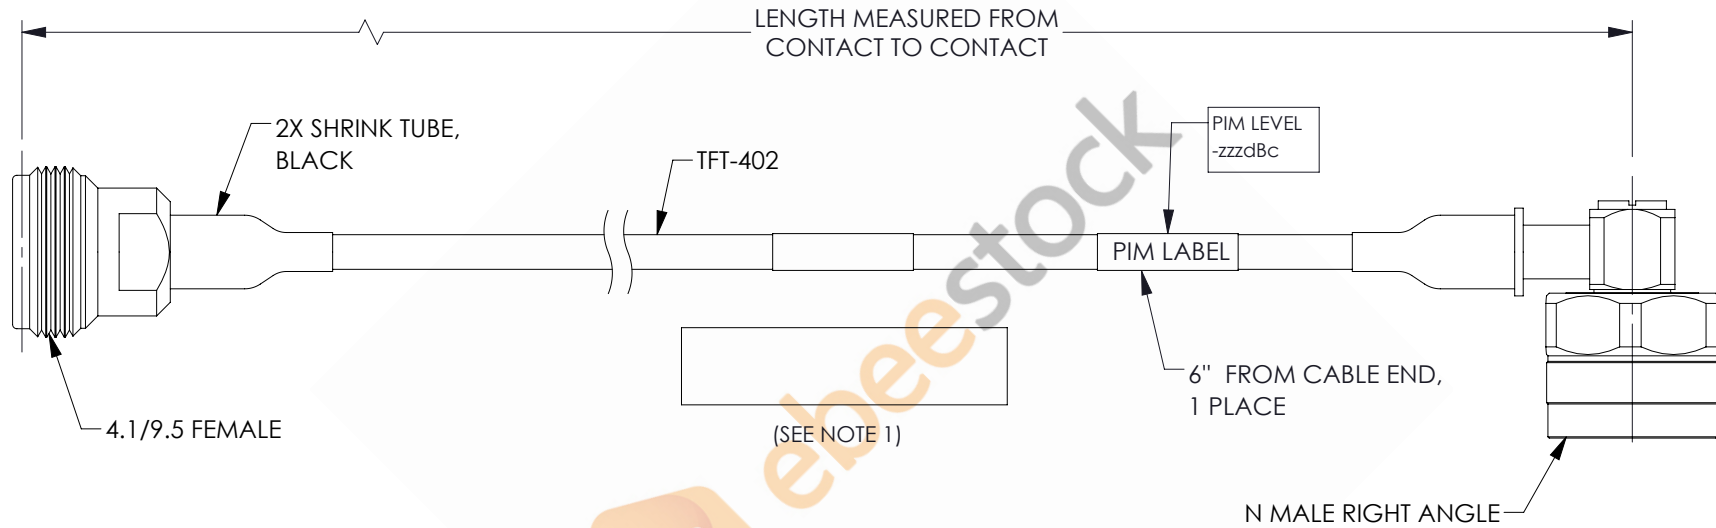

4.1/9.5 Mini DIN Female to N Male Right Angle Low PIM Cable 200 CM Length Using TFT-402 Coax Using Times Microwave Components

REVISIONS			
REV.	DESCRIPTION	DATE	APPROVED
A	INITIAL RELEASE	06/04/2021	AGANWANI

NOTES:

1. CABLES 84" AND UNDER HAVE 1 LABEL CENTERED. CABLES OVER 84" HAVE 2 LABELS, ONE AT EACH END 12.0" FROM THE FRONT OF THE CONNECTOR.

THESE COMMODITIES, TECHNOLOGY OR SOFTWARE WERE EXPORTED FROM THE UNITED STATES IN ACCORDANCE WITH THE EXPORT ADMINISTRATION REGULATIONS. DIVERSION CONTRARY TO U.S. LAW PROHIBITED.

UNLESS OTHERWISE SPECIFIED LEADING DIMENSIONS ARE INCHES DIMENSIONS IN [] ARE MILLIMETERS

TOLERANCES:

.X = ±.2	[.508]	FRACTIONS
.XX = ±.02	[.51]	± 1/32
.XXX = ±.005	[.13]	ANGLES ± 1°

CABLE LENGTH (L) TOLERANCES: