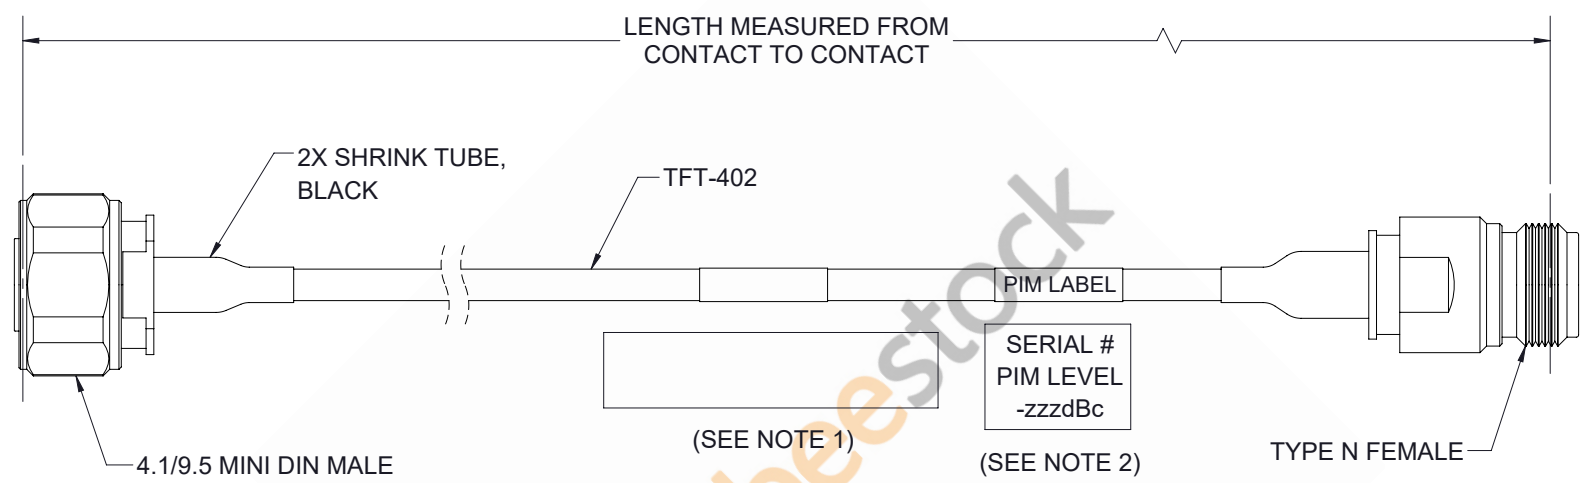

4.1/9.5 Mini DIN Male to N Female Low PIM Cable 24 Inch Length Using TFT-402 Coax Using Times Microwave Components

| REVISIONS | | | |
|-----------|-----------------|---------|----------|
| REV. | DESCRIPTION | DATE | APPROVED |
| A | INITIAL RELEASE | 7/30/21 | SRAUTUS |

NOTES:

1. CABLES 84" AND UNDER HAVE 1 LABEL CENTERED. CABLES OVER 84" HAVE 2 LABELS, ONE AT EACH END 12" FROM THE FRONT OF THE CONNECTOR.
2. PIM LABEL 6" FROM CABLE END 1 PLACE.

THESE COMMODITIES, TECHNOLOGY OR SOFTWARE WERE EXPORTED FROM THE UNITED STATES IN ACCORDANCE WITH THE EXPORT ADMINISTRATION REGULATIONS. DIVERSION CONTRARY TO U.S. LAW PROHIBITED.