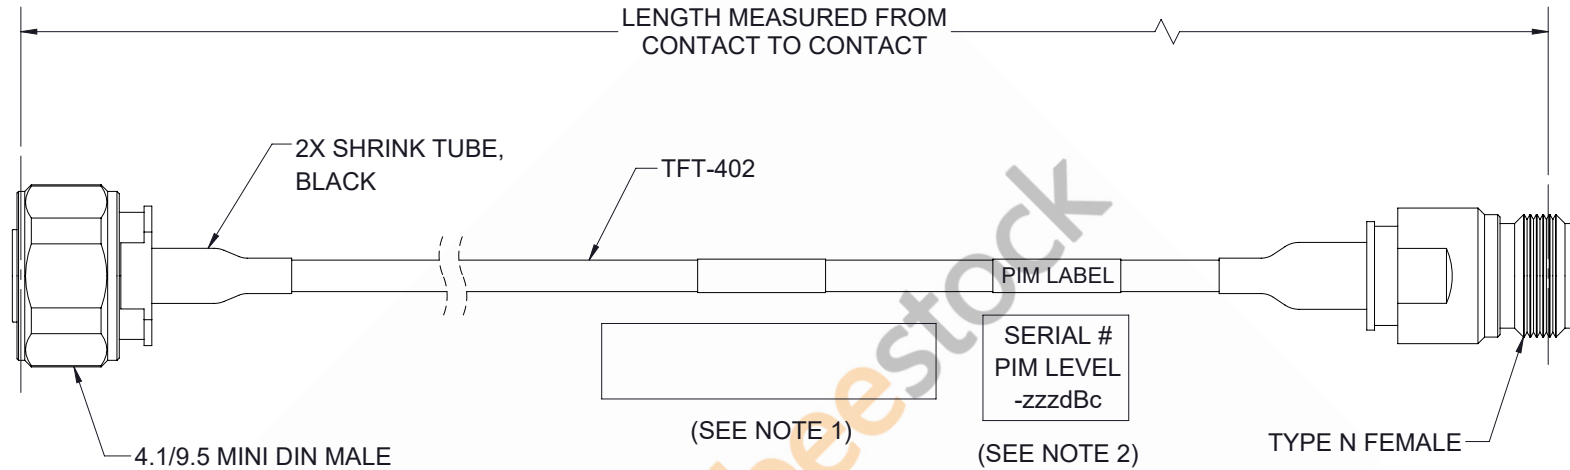

4.1/9.5 Mini DIN Male to N Female Low PIM Cable 36 Inch Length Using TFT-402 Coax Using Times Microwave Components

REVISIONS			
REV.	DESCRIPTION	DATE	APPROVED
A	INITIAL RELEASE	7/30/21	SRAUTUS

NOTES:

- CABLES 84" AND UNDER HAVE 1 LABEL CENTERED. CABLES OVER 84" HAVE 2 LABELS, ONE AT EACH END 12" FROM THE FRONT OF THE CONNECTOR.
- PIM LABEL 6" FROM CABLE END 1 PLACE.