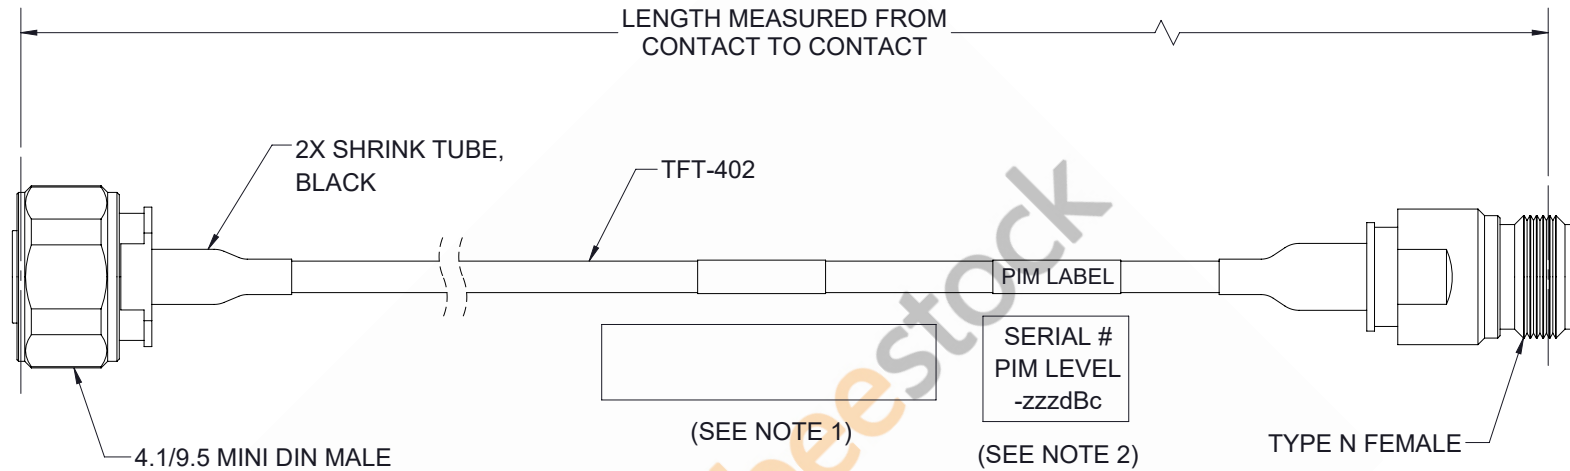

4.1/9.5 Mini DIN Male to N Female Low PIM Cable 48 Inch Length Using TFT-402 Coax Using Times Microwave Components

REVISIONS			
REV.	DESCRIPTION	DATE	APPROVED
A	INITIAL RELEASE	7/30/21	SRAUTUS

NOTES:

1. CABLES 84" AND UNDER HAVE 1 LABEL CENTERED. CABLES OVER 84" HAVE 2 LABELS, ONE AT EACH END 12" FROM THE FRONT OF THE CONNECTOR.
2. PIM LABEL 6" FROM CABLE END 1 PLACE.

THESE COMMODITIES, TECHNOLOGY OR SOFTWARE WERE EXPORTED FROM THE UNITED STATES IN ACCORDANCE WITH THE EXPORT ADMINISTRATION REGULATIONS. DIVERSION CONTRARY TO U.S. LAW PROHIBITED.

UNLESS OTHERWISE SPECIFIED LEADING DIMENSIONS ARE INCHES DIMENSIONS IN [] ARE MILLIMETERS TOLERANCES: .X = ±.2 [5.08] FRACTIONS ± 1/32 .XX = ±.02 [.51] ANGLES ± 1° .XXX = ±.005 [.13] CABLE LENGTH (L) TOLERANCES: L ≤ 12 [305] = +1 [25] / -0 12 [305] < L ≤ 60 [1524] = +2 [51] / -0 60 [1524] < L ≤ 120 [3048] = +4 [102] / -0 120 [3048] < L ≤ 300 [7620] = +6 [152] / -0 300 [7620] < L = +5%L / -0 ALL DIMENSIONS SHOWN ARE FOR REFERENCE ONLY.		<p>8TH FLOOR, BUILDING 1, YONGFU SCIENCE AND TECHNOLOGY CENTER INDUSTRIAL PARK, NANZHA DISTRICT 5.HUMEN,523900,DONGGUAN, GUANGDONG, CHINA WEBSITE: www.ebeestock.com EMAIL: sales@ebeestock.com</p>		THIRD-ANGLE PROJECTION THE INFORMATION AND DESIGN IN THIS DOCUMENT IS THE PROPERTY OF EBEESTOCK CORPORATION ALL RIGHTS RESERVED. SHEET 1 OF 1 SCALE N/A	
SIZE	CAGE CODE	DRAWN BY	ITEM NO.	REV	
A	53919	DMAY	ET14349	A	