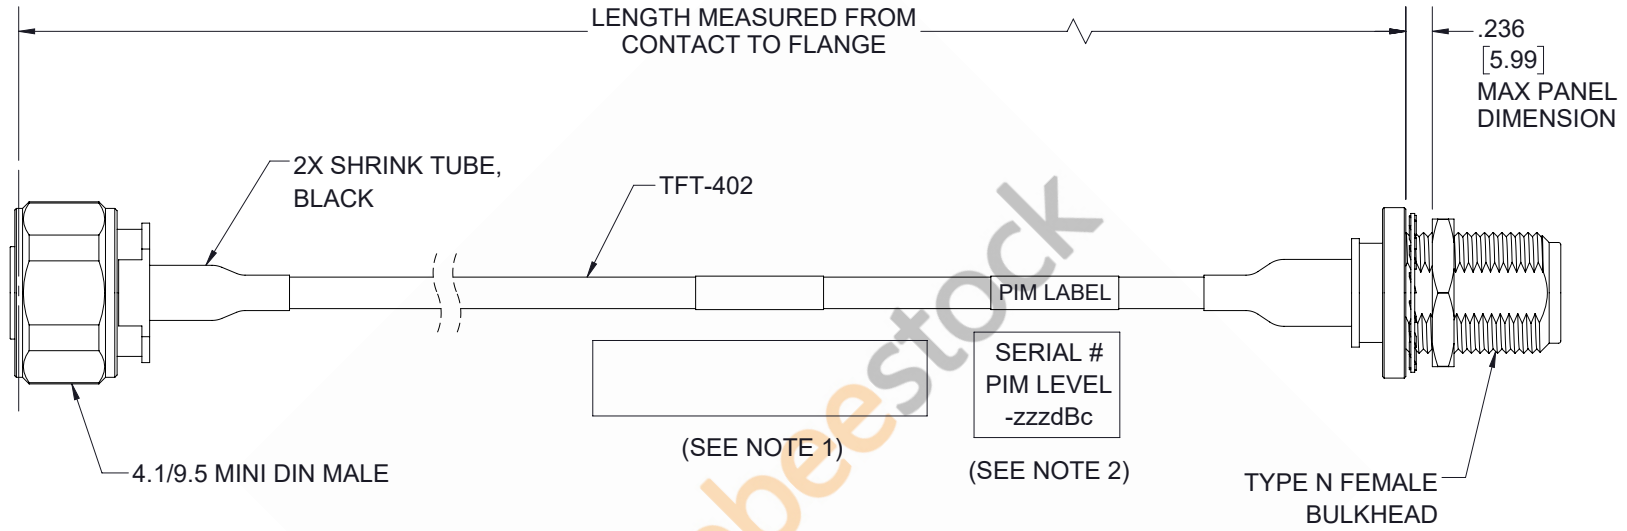

# 4.1/9.5 Mini DIN Male to N Female Bulkhead Low PIM Cable 36 Inch Length Using TFT-402 Coax Using Times Microwave Components

REVISIONS			
REV.	DESCRIPTION	DATE	APPROVED
A	INITIAL RELEASE	7/30/21	SRAUTUS

**NOTES:**

- CABLES 84" AND UNDER HAVE 1 LABEL CENTERED. CABLES OVER 84" HAVE 2 LABELS, ONE AT EACH END 12" FROM THE FRONT OF THE CONNECTOR.
- PIM LABEL 6" FROM CABLE END 1 PLACE.

THESE COMMODITIES, TECHNOLOGY OR SOFTWARE WERE EXPORTED FROM THE UNITED STATES IN ACCORDANCE WITH THE EXPORT ADMINISTRATION REGULATIONS. DIVERSION CONTRARY TO U.S. LAW PROHIBITED.

UNLESS OTHERWISE SPECIFIED LEADING DIMENSIONS ARE INCHES DIMENSIONS IN [ ] ARE MILLIMETERS

**TOLERANCES:**

.X = ±.2 [5.08]	FRACTIONS ± 1/32
.XX = ±.02 [.51]	ANGLES ± 1°
.XXX = ±.005 [.13]	

**CABLE LENGTH (L) TOLERANCES:**