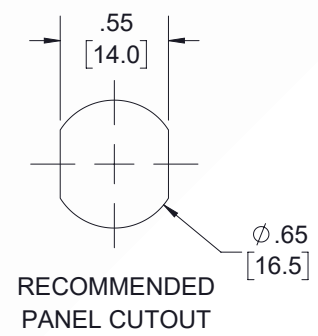

# 4.1/9.5 Mini DIN Male to N Female Bulkhead Low PIM Cable 36 Inch Length Using TFT-402 Coax Using Times Microwave Components

REVISIONS			
REV.	DESCRIPTION	DATE	APPROVED
A	INITIAL RELEASE	7/30/21	SRAUTUS

**NOTES:**

- CABLES 84" AND UNDER HAVE 1 LABEL CENTERED. CABLES OVER 84" HAVE 2 LABELS, ONE AT EACH END 12" FROM THE FRONT OF THE CONNECTOR.
- PIM LABEL 6" FROM CABLE END 1 PLACE.

THESE COMMODITIES, TECHNOLOGY OR SOFTWARE WERE EXPORTED FROM THE UNITED STATES IN ACCORDANCE WITH THE EXPORT ADMINISTRATION REGULATIONS. DIVERSION CONTRARY TO U.S. LAW PROHIBITED.

UNLESS OTHERWISE SPECIFIED LEADING DIMENSIONS ARE INCHES DIMENSIONS IN [ ] ARE MILLIMETERS

**TOLERANCES:**

.X = ±.2 [5.08]	FRACTIONS ± 1/32
.XX = ±.02 [.51]	ANGLES ± 1°
.XXX = ±.005 [.13]	

**CABLE LENGTH (L) TOLERANCES:**

L ≤ 12 [305] = +1 [25] / -0
12 [305] < L ≤ 60 [1524] = +2 [51] / -0
60 [1524] < L ≤ 120 [3048] = +4 [102] / -0
120 [3048] < L ≤ 300 [7620] = +6 [152] / -0
300 [7620] < L = +5%L / -0

ALL DIMENSIONS SHOWN ARE FOR REFERENCE ONLY.