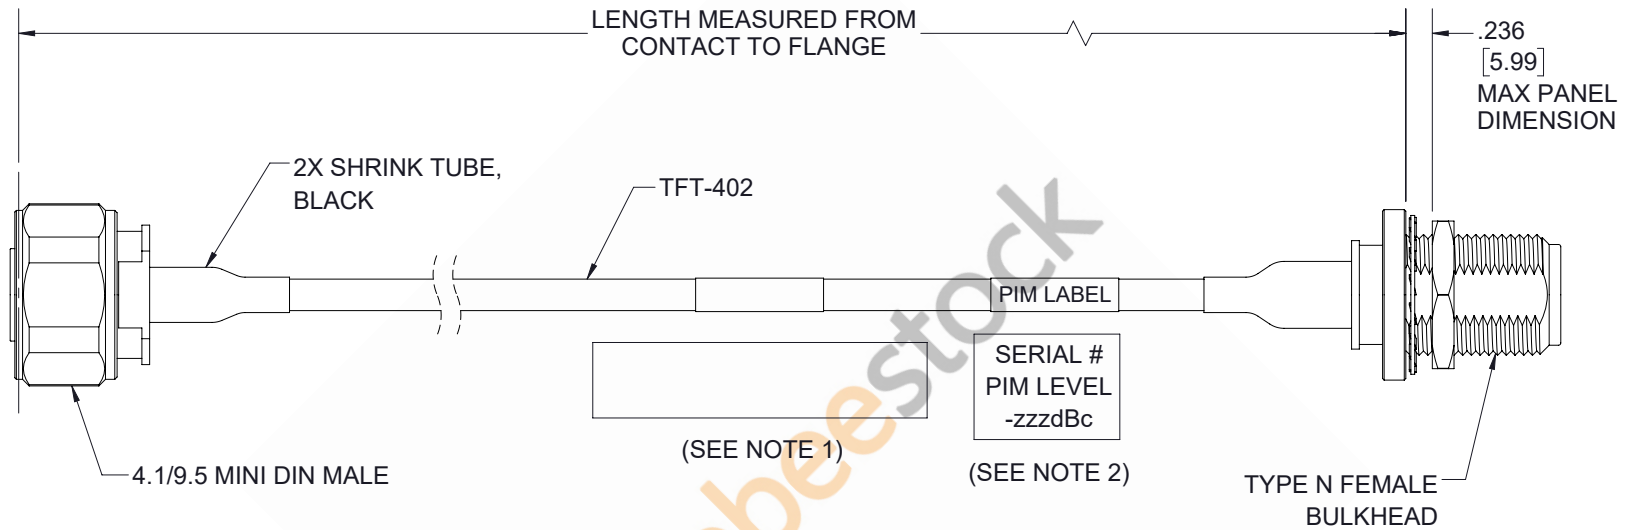

4.1/9.5 Mini DIN Male to N Female Bulkhead Low PIM Cable 50 CM Length Using TFT-402 Coax Using Times Microwave Components

REVISIONS			
REV.	DESCRIPTION	DATE	APPROVED
A	INITIAL RELEASE	7/30/21	SRAUTUS

NOTES:

- CABLES 84" AND UNDER HAVE 1 LABEL CENTERED. CABLES OVER 84" HAVE 2 LABELS, ONE AT EACH END 12" FROM THE FRONT OF THE CONNECTOR.
- PIM LABEL 6" FROM CABLE END 1 PLACE.

THESE COMMODITIES, TECHNOLOGY OR SOFTWARE WERE EXPORTED FROM THE UNITED STATES IN ACCORDANCE WITH THE EXPORT ADMINISTRATION REGULATIONS. DIVERSION CONTRARY TO U.S. LAW PROHIBITED.

UNLESS OTHERWISE SPECIFIED LEADING DIMENSIONS ARE INCHES DIMENSIONS IN [] ARE MILLIMETERS

TOLERANCES:

.X = ±.2 [5.08]	FRACTIONS ± 1/32
.XX = ±.02 [.51]	ANGLES ± 1°
.XXX = ±.005 [.13]	
CABLE LENGTH (L) TOLERANCES:	
L ≤ 12 [305] = +1 [25] / -0	
12 [305] < L ≤ 60 [1524] = +2 [51] / -0	
60 [1524] < L ≤ 120 [3048] = +4 [102] / -0	
120 [3048] < L ≤ 300 [7620] = +6 [152] / -0	
300 [7620] < L = +5%L / -0	