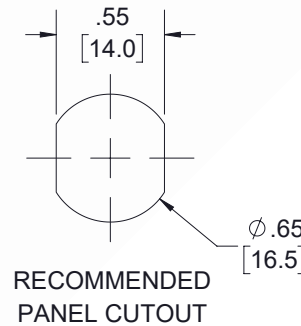

4.1/9.5 Mini DIN Male to N Female Bulkhead Low PIM Cable 50 CM Length Using TFT-402 Coax Using Times Microwave Components

REVISIONS			
REV.	DESCRIPTION	DATE	APPROVED
A	INITIAL RELEASE	7/30/21	SRAUTUS

NOTES:

- CABLES 84" AND UNDER HAVE 1 LABEL CENTERED. CABLES OVER 84" HAVE 2 LABELS, ONE AT EACH END 12" FROM THE FRONT OF THE CONNECTOR.
- PIM LABEL 6" FROM CABLE END 1 PLACE.

THESE COMMODITIES, TECHNOLOGY OR SOFTWARE WERE EXPORTED FROM THE UNITED STATES IN ACCORDANCE WITH THE EXPORT ADMINISTRATION REGULATIONS. DIVERSION CONTRARY TO U.S. LAW PROHIBITED.

UNLESS OTHERWISE SPECIFIED LEADING DIMENSIONS ARE INCHES DIMENSIONS IN [] ARE MILLIMETERS

TOLERANCES:

.X = ±.2 [5.08]	FRACTIONS ± 1/32
.XX = ±.02 [.51]	ANGLES ± 1°
.XXX = ±.005 [.13]	
CABLE LENGTH (L) TOLERANCES:	
L ≤ 12 [305] = +1 [25] / -0	
12 [305] < L ≤ 60 [1524] = +2 [51] / -0	
60 [1524] < L ≤ 120 [3048] = +4 [102] / -0	
120 [3048] < L ≤ 300 [7620] = +6 [152] / -0	
300 [7620] < L = +5%L / -0	