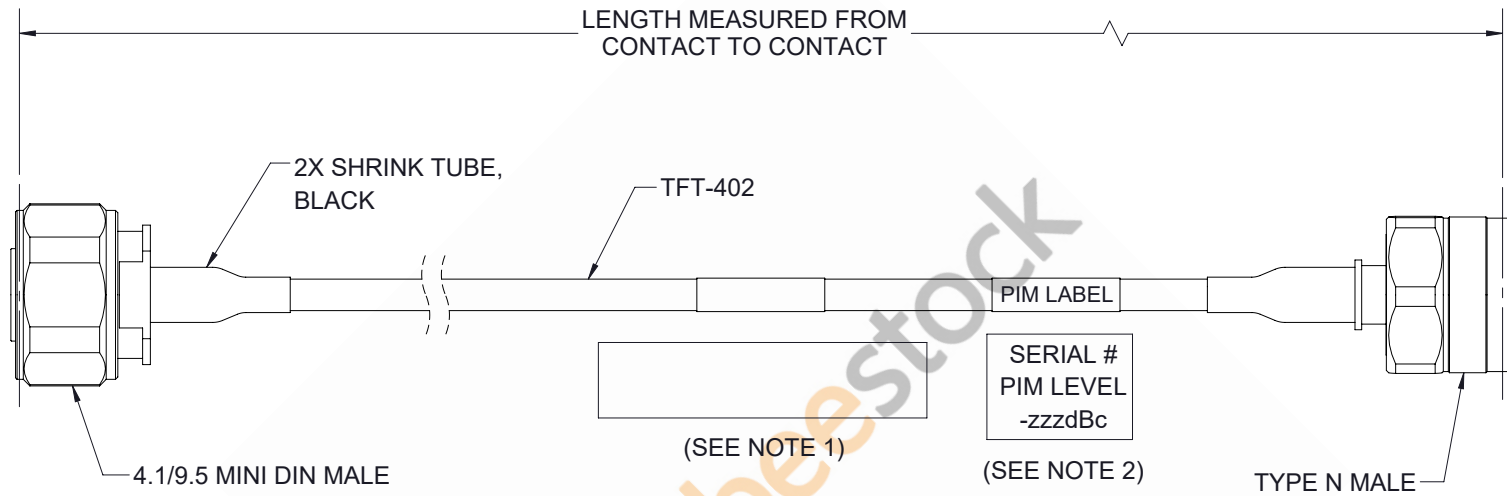

4.1/9.5 Mini DIN Male to N Male Low PIM Cable 50 CM Length Using TFT-402 Coax Using Times Microwave Components

| REVISIONS | | | |
|-----------|-----------------|---------|----------|
| REV. | DESCRIPTION | DATE | APPROVED |
| A | INITIAL RELEASE | 7/30/21 | SRAUTUS |

NOTES:

1. CABLES 84" AND UNDER HAVE 1 LABEL CENTERED. CABLES OVER 84" HAVE 2 LABELS, ONE AT EACH END 12" FROM THE FRONT OF THE CONNECTOR.
2. PIM LABEL 6" FROM CABLE END 1 PLACE.

UNLESS OTHERWISE SPECIFIED LEADING DIMENSIONS ARE INCHES DIMENSIONS IN [] ARE MILLIMETERS