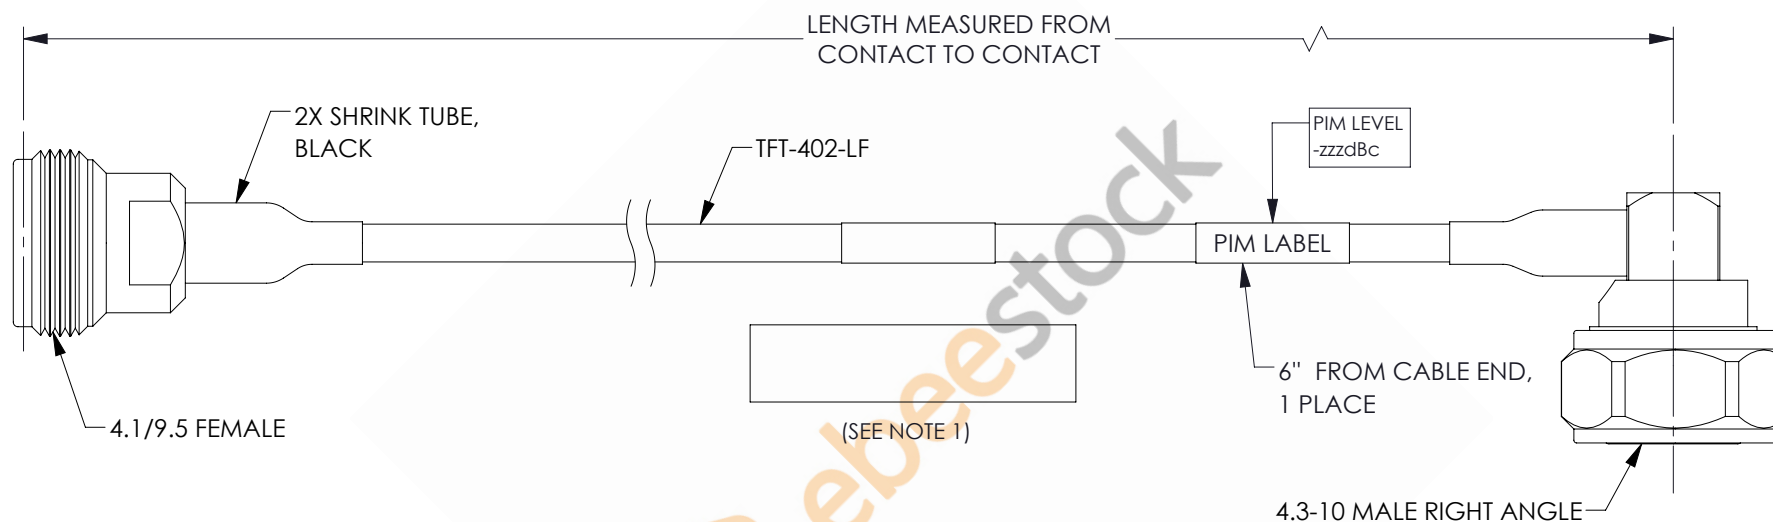

# 4.1/9.5 Mini DIN Female to 4.3-10 Male Right Angle Low PIM Cable 24 Inch Length Using TFT-402-LF Coax Using Times Microwave Components

| REVISIONS |                 |            |          |
|-----------|-----------------|------------|----------|
| REV.      | DESCRIPTION     | DATE       | APPROVED |
| A         | INITIAL RELEASE | 06/04/2021 | AGANWANI |

## NOTES:

- CABLES 84" AND UNDER HAVE 1 LABEL CENTERED. CABLES OVER 84" HAVE 2 LABELS, ONE AT EACH END 12.0" FROM THE FRONT OF THE CONNECTOR.

THESE COMMODITIES, TECHNOLOGY OR SOFTWARE WERE EXPORTED FROM THE UNITED STATES IN ACCORDANCE WITH THE EXPORT ADMINISTRATION REGULATIONS. DIVERSION CONTRARY TO U.S. LAW PROHIBITED.