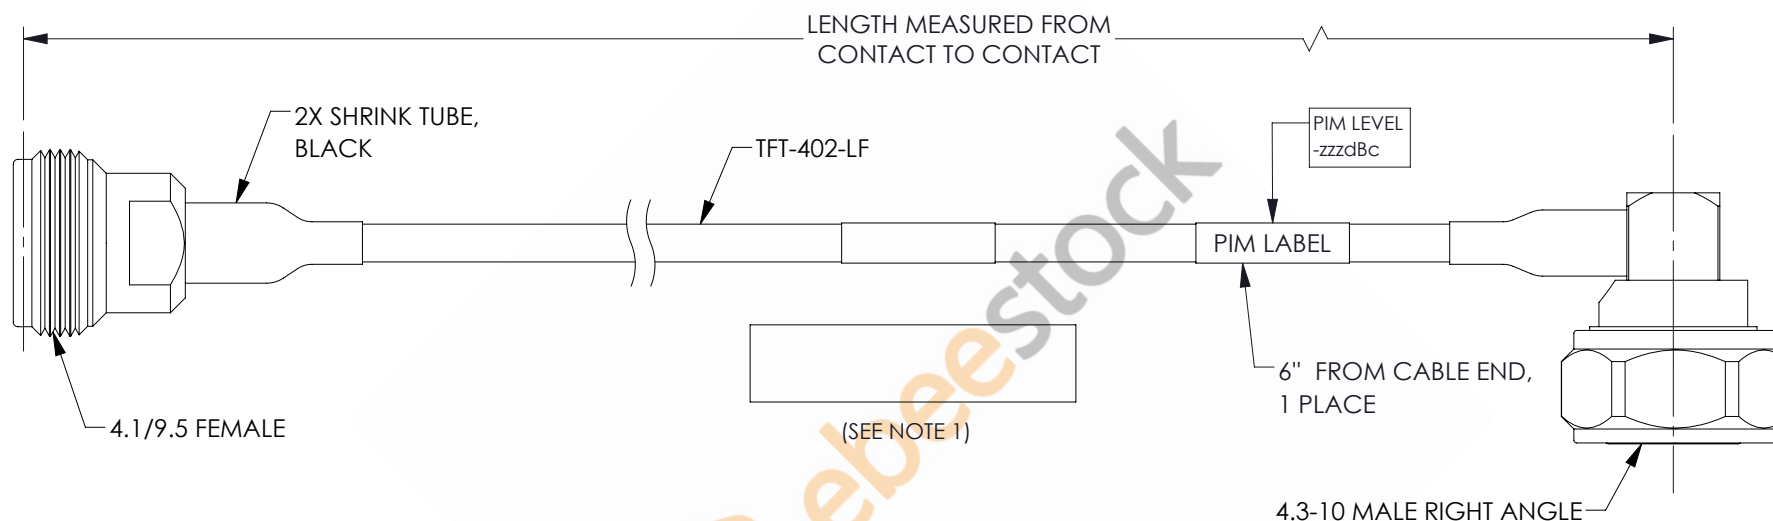

4.1/9.5 Mini DIN Female to 4.3-10 Male Right Angle Low PIM Cable 36 Inch Length Using TFT-402-LF Coax Using Times Microwave Components

REVISIONS			
REV.	DESCRIPTION	DATE	APPROVED
A	INITIAL RELEASE	06/04/2021	AGANWANI

NOTES:

- CABLES 84" AND UNDER HAVE 1 LABEL CENTERED. CABLES OVER 84" HAVE 2 LABELS, ONE AT EACH END 12.0" FROM THE FRONT OF THE CONNECTOR.

THESE COMMODITIES, TECHNOLOGY OR SOFTWARE WERE EXPORTED FROM THE UNITED STATES IN ACCORDANCE WITH THE EXPORT ADMINISTRATION REGULATIONS. DIVERSION CONTRARY TO U.S. LAW PROHIBITED.

UNLESS OTHERWISE SPECIFIED LEADING DIMENSIONS ARE INCHES DIMENSIONS IN [] ARE MILLIMETERS

TOLERANCES:

.X = ±.2 [5.08]	FRACTIONS
.XX = ±.02 [.51]	± 1/32
.XXX = ±.005 [.13]	ANGLES ± 1°

CABLE LENGTH (L) TOLERANCES:

L ≤ 12 [305]	= +1 [25] / -0
12 [305] < L ≤ 60 [1524]	= +2 [51] / -0
60 [1524] < L ≤ 120 [3048]	= +4 [102] / -0
120 [3048] < L ≤ 300 [7620]	= +6 [152] / -0
300 [7620] < L	= +5%L / -0

ALL DIMENSIONS SHOWN ARE FOR REFERENCE ONLY.