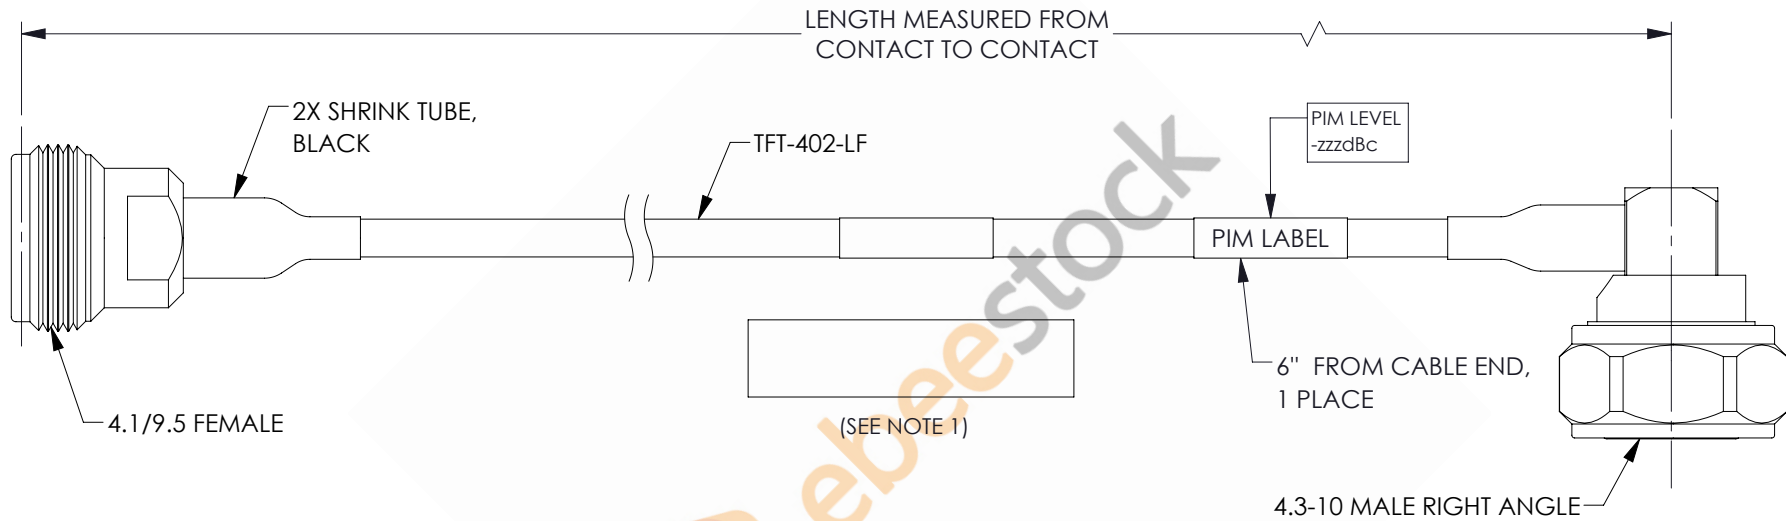

4.1/9.5 Mini DIN Female to 4.3-10 Male Right Angle Low PIM Cable 48 Inch Length Using TFT-402-LF Coax Using Times Microwave Components

REVISIONS			
REV.	DESCRIPTION	DATE	APPROVED
A	INITIAL RELEASE	06/04/2021	AGANWANI

NOTES:

1. CABLES 84" AND UNDER HAVE 1 LABEL CENTERED. CABLES OVER 84" HAVE 2 LABELS, ONE AT EACH END 12.0" FROM THE FRONT OF THE CONNECTOR.

THESE COMMODITIES, TECHNOLOGY OR SOFTWARE WERE EXPORTED FROM THE UNITED STATES IN ACCORDANCE WITH THE EXPORT ADMINISTRATION REGULATIONS. DIVERSION CONTRARY TO U.S. LAW PROHIBITED.

UNLESS OTHERWISE SPECIFIED LEADING DIMENSIONS ARE INCHES DIMENSIONS IN [] ARE MILLIMETERS

TOLERANCES:

	FRACTIONS	ANGLES
.X = ±.2	[.508]	± 1/32
.XX = ±.02	[.51]	± 1/32
.XXX = ±.005	[.13]	± 1°

CABLE LENGTH (L) TOLERANCES: