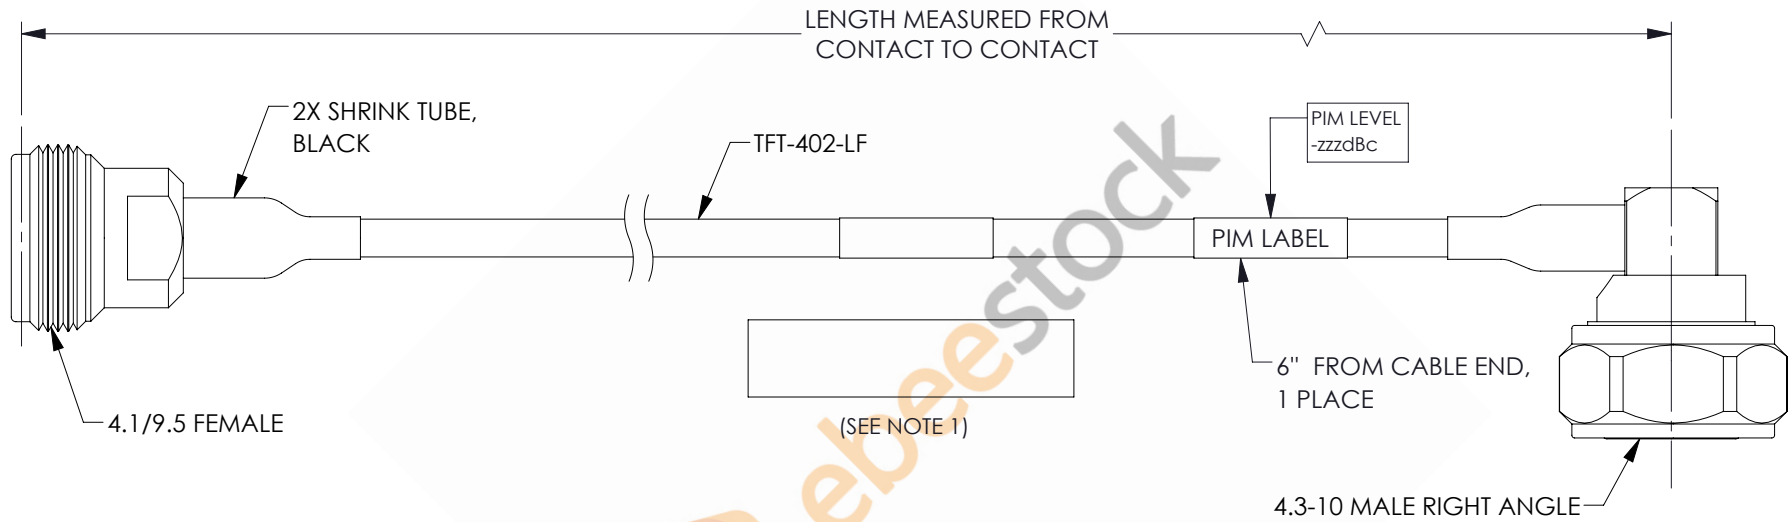

4.1/9.5 Mini DIN Female to 4.3-10 Male Right Angle Low PIM Cable 50 CM Length Using TFT-402-LF Coax Using Times Microwave Components

REVISIONS			
REV.	DESCRIPTION	DATE	APPROVED
A	INITIAL RELEASE	06/04/2021	AGANWANI

NOTES:

- CABLES 84" AND UNDER HAVE 1 LABEL CENTERED. CABLES OVER 84" HAVE 2 LABELS, ONE AT EACH END 12.0" FROM THE FRONT OF THE CONNECTOR.

THESE COMMODITIES, TECHNOLOGY OR SOFTWARE WERE EXPORTED FROM THE UNITED STATES IN ACCORDANCE WITH THE EXPORT ADMINISTRATION REGULATIONS. DIVERSION CONTRARY TO U.S. LAW PROHIBITED.

UNLESS OTHERWISE SPECIFIED LEADING DIMENSIONS ARE INCHES DIMENSIONS IN [] ARE MILLIMETERS

TOLERANCES:

.X = ±.2 [5.08]	FRACTIONS
.XX = ±.02 [.51]	± 1/32
.XXX = ±.005 [.13]	ANGLES ± 1°

CABLE LENGTH (L) TOLERANCES:

L ≤ 12 [305]	= +1 [25] / -0
12 [305] < L ≤ 60 [1524]	= +2 [51] / -0
60 [1524] < L ≤ 120 [3048]	= +4 [102] / -0
120 [3048] < L ≤ 300 [7620]	= +6 [152] / -0
300 [7620] < L	= +5%L / -0

ALL DIMENSIONS SHOWN ARE FOR REFERENCE ONLY.