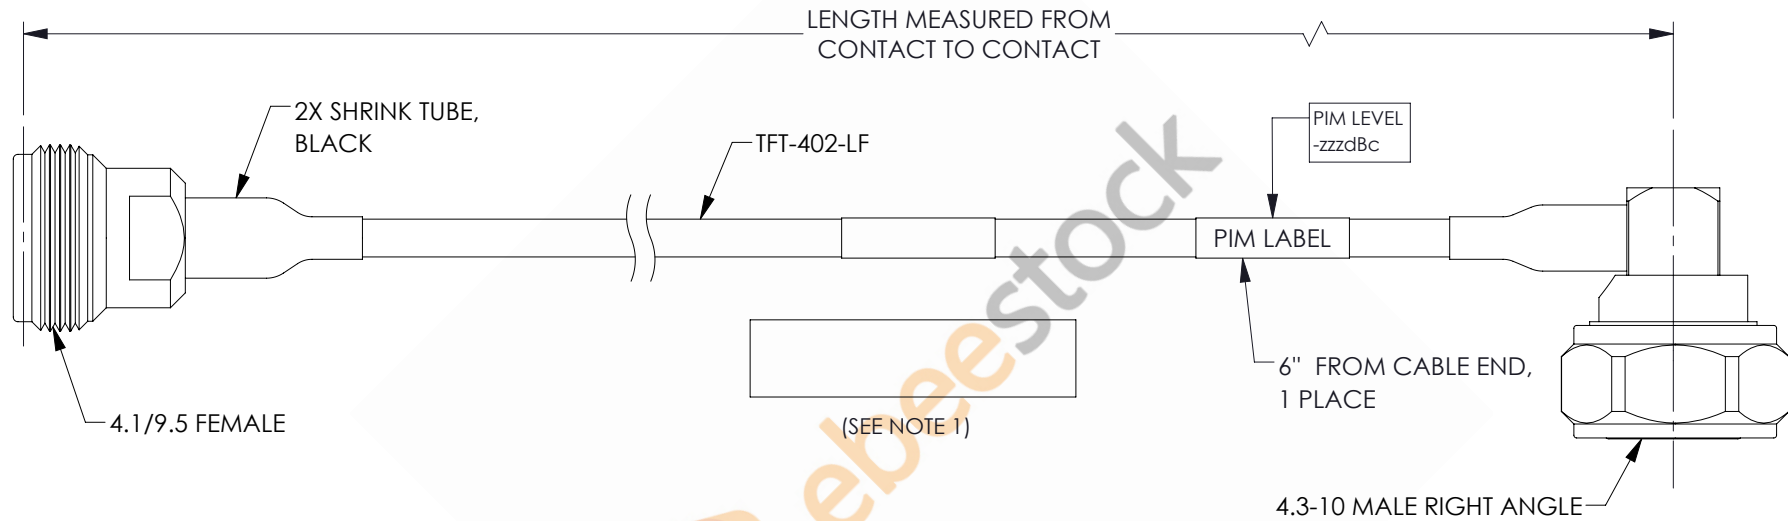

4.1/9.5 Mini DIN Female to 4.3-10 Male Right Angle Low PIM Cable 100 CM Length Using TFT-402-LF Coax Using Times Microwave Components

REVISIONS			
REV.	DESCRIPTION	DATE	APPROVED
A	INITIAL RELEASE	06/04/2021	AGANWANI

NOTES:

- CABLES 84" AND UNDER HAVE 1 LABEL CENTERED. CABLES OVER 84" HAVE 2 LABELS, ONE AT EACH END 12.0" FROM THE FRONT OF THE CONNECTOR.

THESE COMMODITIES, TECHNOLOGY OR SOFTWARE WERE EXPORTED FROM THE UNITED STATES IN ACCORDANCE WITH THE EXPORT ADMINISTRATION REGULATIONS. DIVERSION CONTRARY TO U.S. LAW PROHIBITED.

UNLESS OTHERWISE SPECIFIED LEADING DIMENSIONS ARE INCHES DIMENSIONS IN [] ARE MILLIMETERS

TOLERANCES:

.X = ±.2 [5.08]	FRACTIONS
.XX = ±.02 [.51]	± 1/32
.XXX = ±.005 [.13]	ANGLES ± 1°

CABLE LENGTH (L) TOLERANCES: