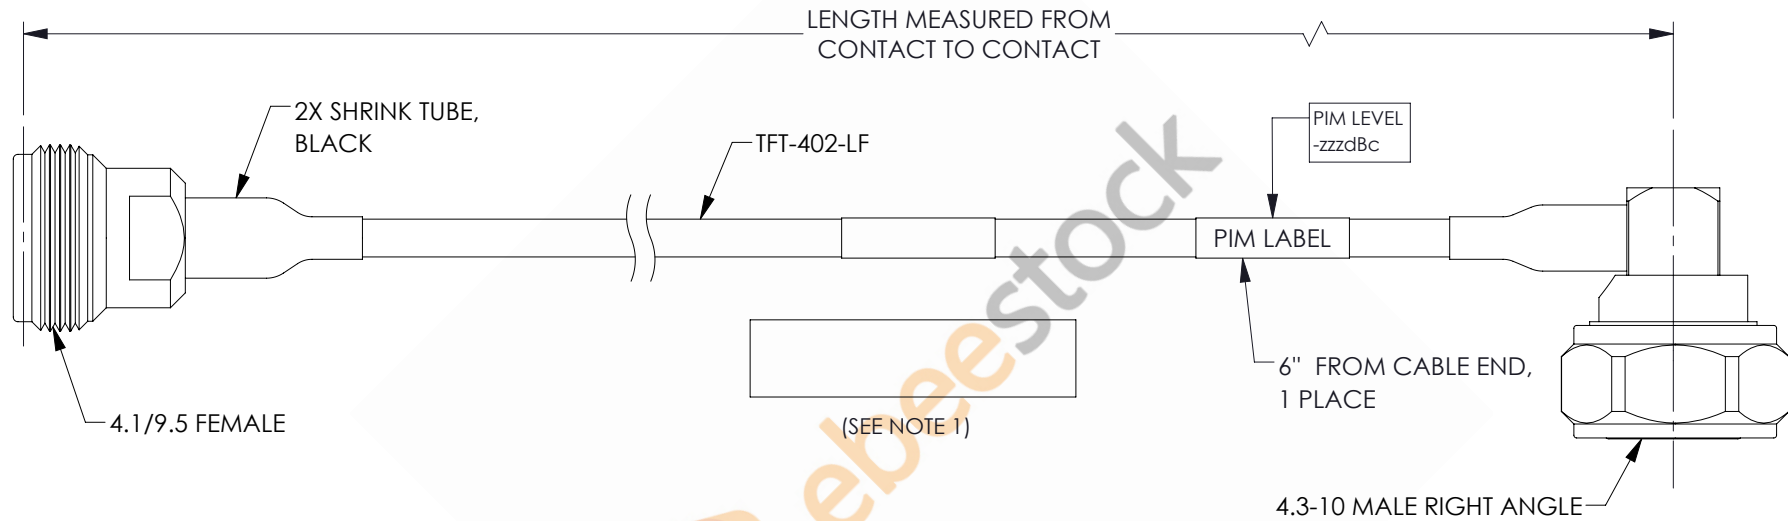

4.1/9.5 Mini DIN Female to 4.3-10 Male Right Angle Low PIM Cable 200 CM Length Using TFT-402-LF Coax Using Times Microwave Components

REVISIONS			
REV.	DESCRIPTION	DATE	APPROVED
A	INITIAL RELEASE	06/04/2021	AGANWANI

NOTES:

1. CABLES 84" AND UNDER HAVE 1 LABEL CENTERED. CABLES OVER 84" HAVE 2 LABELS, ONE AT EACH END 12.0" FROM THE FRONT OF THE CONNECTOR.

THESE COMMODITIES, TECHNOLOGY OR SOFTWARE WERE EXPORTED FROM THE UNITED STATES IN ACCORDANCE WITH THE EXPORT ADMINISTRATION REGULATIONS. DIVERSION CONTRARY TO U.S. LAW PROHIBITED.

UNLESS OTHERWISE SPECIFIED LEADING DIMENSIONS ARE INCHES DIMENSIONS IN [] ARE MILLIMETERS

TOLERANCES:

.X = ±.2 [5.08]	FRACTIONS
.XX = ±.02 [.51]	± 1/32
.XXX = ±.005 [.13]	ANGLES ± 1°

CABLE LENGTH (L) TOLERANCES: