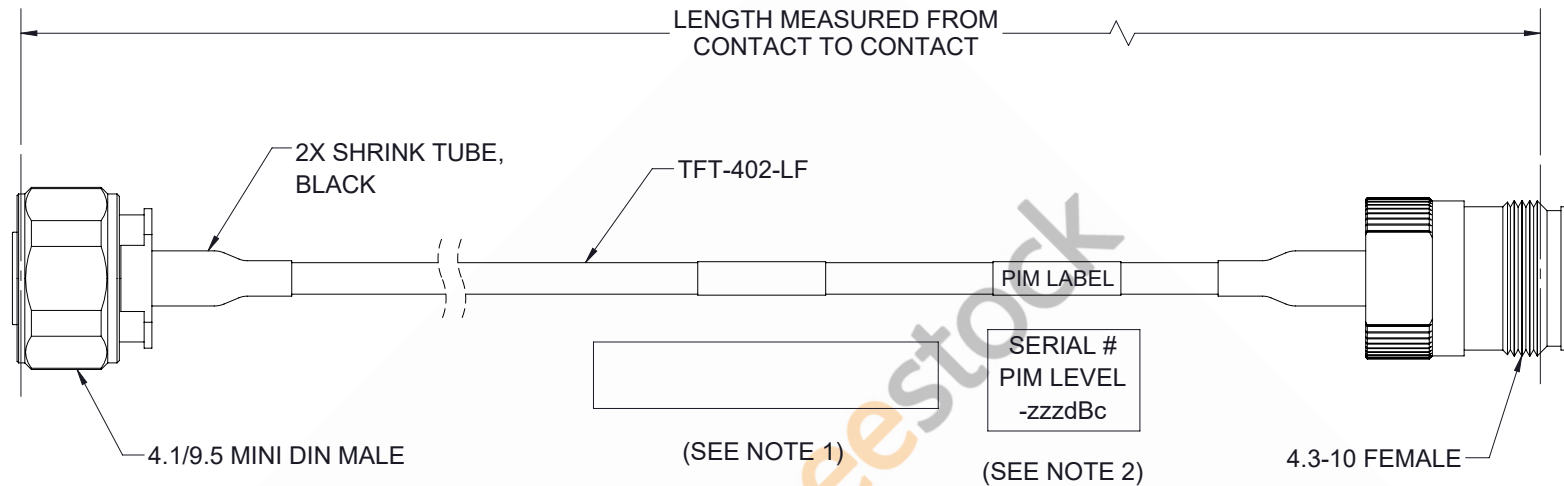

# 4.1/9.5 Mini DIN Male to 4.3-10 Female Low PIM Cable 50 CM Length Using TFT-402-LF Coax Using Times Microwave Components

REVISIONS			
REV.	DESCRIPTION	DATE	APPROVED
A	INITIAL RELEASE	7/30/21	SRAUTUS

## NOTES:

- CABLES 84" AND UNDER HAVE 1 LABEL CENTERED. CABLES OVER 84" HAVE 2 LABELS, ONE AT EACH END 12" FROM THE FRONT OF THE CONNECTOR.
- PIM LABEL 6" FROM CABLE END 1 PLACE.

THESE COMMODITIES, TECHNOLOGY OR SOFTWARE WERE EXPORTED FROM THE UNITED STATES IN ACCORDANCE WITH THE EXPORT ADMINISTRATION REGULATIONS. DIVERSION CONTRARY TO U.S. LAW PROHIBITED.