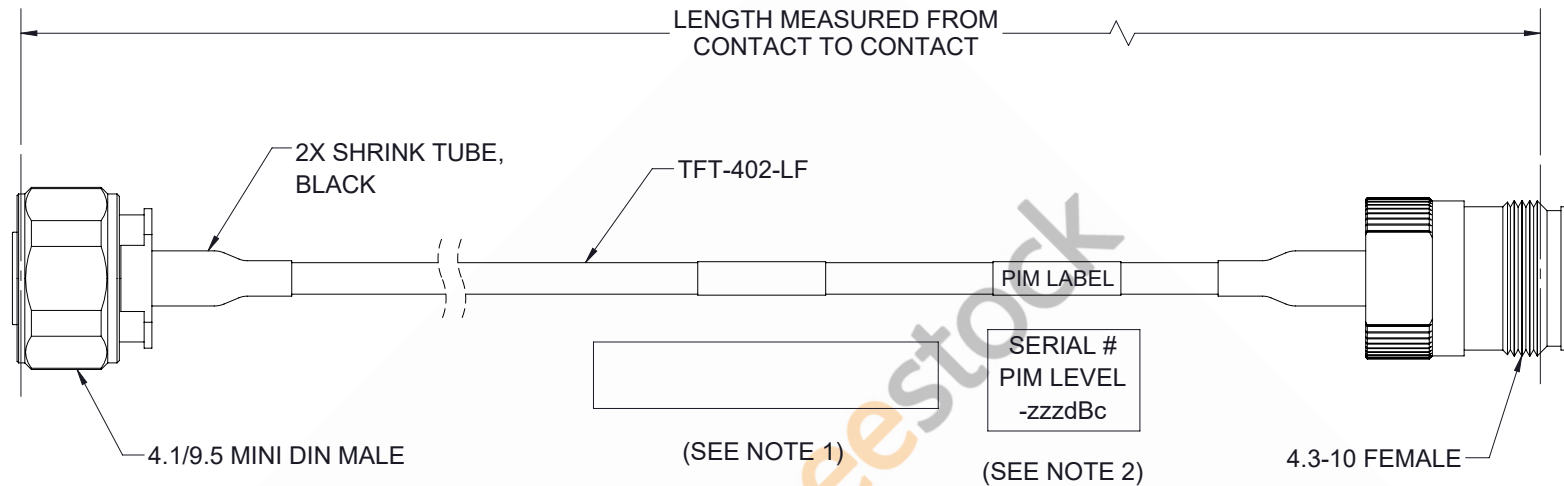

# 4.1/9.5 Mini DIN Male to 4.3-10 Female Low PIM Cable 100 CM Length Using TFT-402-LF Coax Using Times Microwave Components

REVISIONS			
REV.	DESCRIPTION	DATE	APPROVED
A	INITIAL RELEASE	7/30/21	SRAUTUS

## NOTES:

- CABLES 84" AND UNDER HAVE 1 LABEL CENTERED. CABLES OVER 84" HAVE 2 LABELS, ONE AT EACH END 12" FROM THE FRONT OF THE CONNECTOR.
- PIM LABEL 6" FROM CABLE END 1 PLACE.

UNLESS OTHERWISE SPECIFIED LEADING DIMENSIONS ARE INCHES DIMENSIONS IN [ ] ARE MILLIMETERS