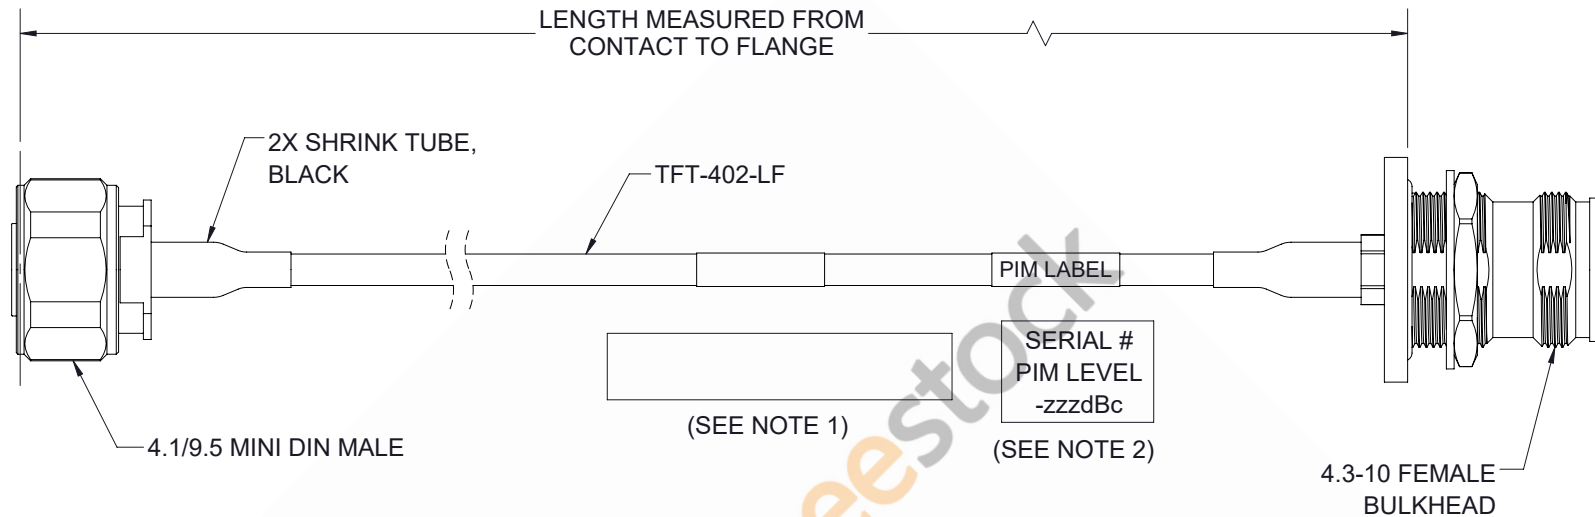

# 4.1/9.5 Mini DIN Male to 4.3-10 Female Bulkhead Low PIM Cable 12 Inch Length Using TFT-402-LF Coax Using Times Microwave Components

REVISIONS			
REV.	DESCRIPTION	DATE	APPROVED
A	INITIAL RELEASE	7/30/21	SRAUTUS

### NOTES:

- CABLES 84" AND UNDER HAVE 1 LABEL CENTERED. CABLES OVER 84" HAVE 2 LABELS, ONE AT EACH END 12" FROM THE FRONT OF THE CONNECTOR.
- PIM LABEL 6" FROM CABLE END 1 PLACE.

UNLESS OTHERWISE SPECIFIED LEADING DIMENSIONS ARE INCHES DIMENSIONS IN [ ] ARE MILLIMETERS