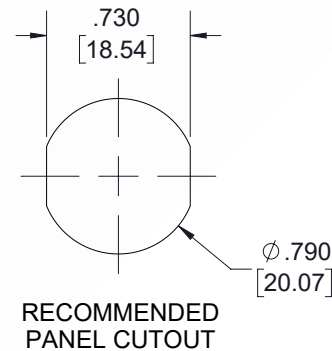

# 4.1/9.5 Mini DIN Male to 4.3-10 Female Bulkhead Low PIM Cable 12 Inch Length Using TFT-402-LF Coax Using Times Microwave Components

REVISIONS			
REV.	DESCRIPTION	DATE	APPROVED
A	INITIAL RELEASE	7/30/21	SRAUTUS

### NOTES:

- CABLES 84" AND UNDER HAVE 1 LABEL CENTERED. CABLES OVER 84" HAVE 2 LABELS, ONE AT EACH END 12" FROM THE FRONT OF THE CONNECTOR.
- PIM LABEL 6" FROM CABLE END 1 PLACE.

UNLESS OTHERWISE SPECIFIED LEADING DIMENSIONS ARE INCHES DIMENSIONS IN [ ] ARE MILLIMETERS