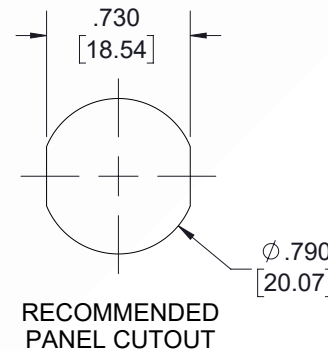

# 4.1/9.5 Mini DIN Male to 4.3-10 Female Bulkhead Low PIM Cable 36 Inch Length Using TFT-402-LF Coax Using Times Microwave Components

REVISIONS			
REV.	DESCRIPTION	DATE	APPROVED
A	INITIAL RELEASE	7/30/21	SRAUTUS

**NOTES:**

- CABLES 84" AND UNDER HAVE 1 LABEL CENTERED. CABLES OVER 84" HAVE 2 LABELS, ONE AT EACH END 12" FROM THE FRONT OF THE CONNECTOR.
- PIM LABEL 6" FROM CABLE END 1 PLACE.

UNLESS OTHERWISE SPECIFIED LEADING DIMENSIONS ARE INCHES DIMENSIONS IN [ ] ARE MILLIMETERS