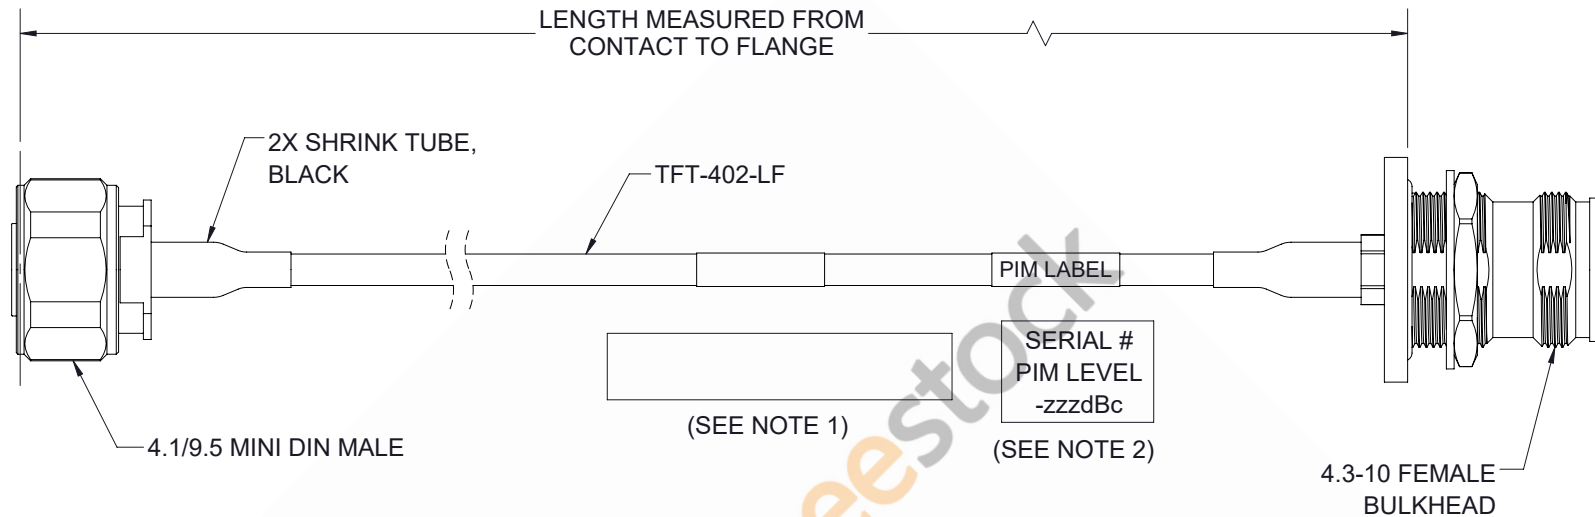

# 4.1/9.5 Mini DIN Male to 4.3-10 Female Bulkhead Low PIM Cable 36 Inch Length Using TFT-402-LF Coax Using Times Microwave Components

REVISIONS			
REV.	DESCRIPTION	DATE	APPROVED
A	INITIAL RELEASE	7/30/21	SRAUTUS

**NOTES:**

- CABLES 84" AND UNDER HAVE 1 LABEL CENTERED. CABLES OVER 84" HAVE 2 LABELS, ONE AT EACH END 12" FROM THE FRONT OF THE CONNECTOR.
- PIM LABEL 6" FROM CABLE END 1 PLACE.

UNLESS OTHERWISE SPECIFIED LEADING DIMENSIONS ARE INCHES DIMENSIONS IN [ ] ARE MILLIMETERS