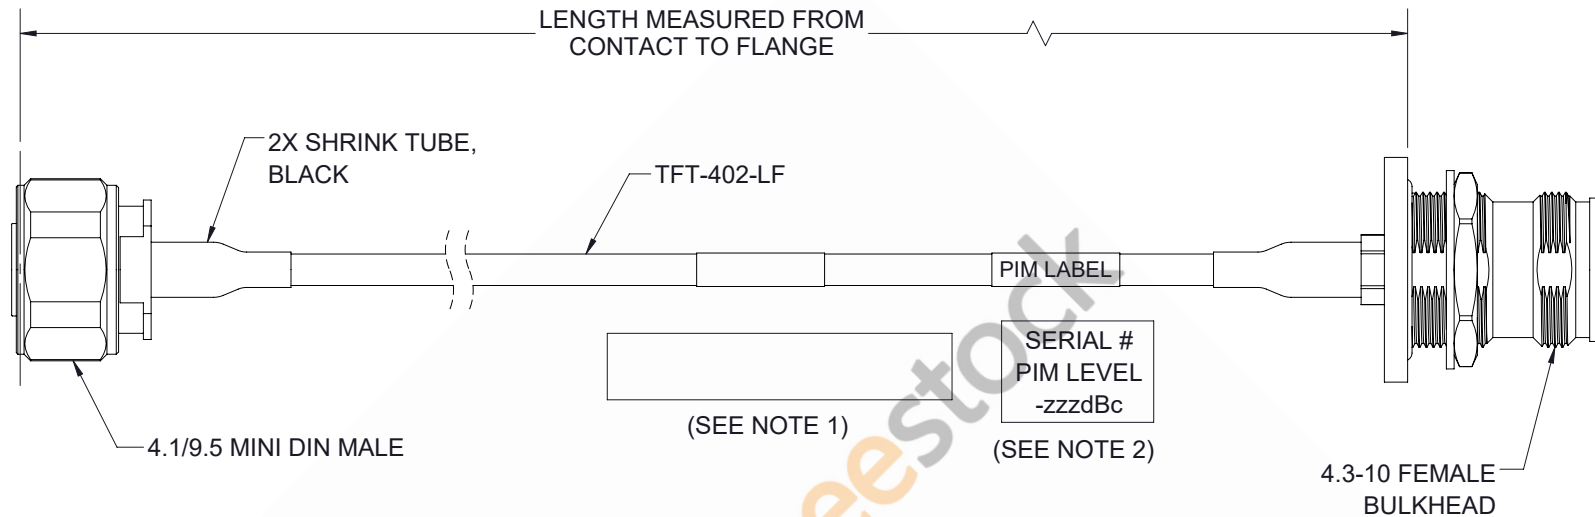

4.1/9.5 Mini DIN Male to 4.3-10 Female Bulkhead Low PIM Cable 60 Inch Length Using TFT-402-LF Coax Using Times Microwave Components

| REVISIONS | | | |
|-----------|-----------------|---------|----------|
| REV. | DESCRIPTION | DATE | APPROVED |
| A | INITIAL RELEASE | 7/30/21 | SRAUTUS |

NOTES:

- CABLES 84" AND UNDER HAVE 1 LABEL CENTERED. CABLES OVER 84" HAVE 2 LABELS, ONE AT EACH END 12" FROM THE FRONT OF THE CONNECTOR.
- PIM LABEL 6" FROM CABLE END 1 PLACE.

| | | | | |
|--|-----------|--|-----------|-----|
| UNLESS OTHERWISE SPECIFIED LEADING DIMENSIONS ARE INCHES DIMENSIONS IN [] ARE MILLIMETERS TOLERANCES: .X = ±.2 [5.08] FRACTIONS ± 1/32 .XX = ±.02 [.51] ANGLES ± 1° .XXX = ±.005 [.13] | | <p>THIRD-ANGLE PROJECTION</p> <p>THE INFORMATION AND DESIGN IN THIS DOCUMENT IS THE PROPERTY OF EBEESTOCK CORPORATION ALL RIGHTS RESERVED.</p> | | |
| CABLE LENGTH (L) TOLERANCES: L ≤ 12 [305] = +1 [25] / -0 12 [305] < L ≤ 60 [1524] = +2 [51] / -0 60 [1524] < L ≤ 120 [3048] = +4 [102] / -0 120 [3048] < L ≤ 300 [7620] = +6 [152] / -0 300 [7620] < L = +5%L / -0 ALL DIMENSIONS SHOWN ARE FOR REFERENCE ONLY. | | | | |
| <p>8TH FLOOR, BUILDING 1, YONGFU SCIENCE AND TECHNOLOGY CENTER INDUSTRIAL PARK, NANZHA DISTRICT 5, HUMEN, 523900, DONGGUAN, GUANGDONG, CHINA</p> <p>WEBSITE: www.ebeestock.com EMAIL: sales@ebeestock.com</p> | | | | |
| SIZE | CAGE CODE | DRAWN BY | ITEM NO. | REV |
| A | 53919 | DMAY | ET14404 | A |
| SHEET 1 OF 1 | | | SCALE N/A | |