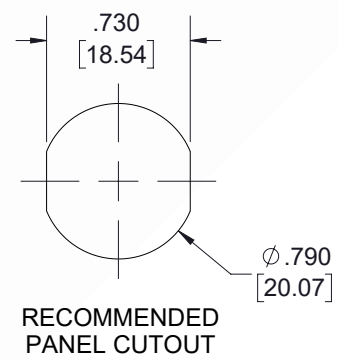

4.1/9.5 Mini DIN Male to 4.3-10 Female Bulkhead Low PIM Cable 60 Inch Length Using TFT-402-LF Coax Using Times Microwave Components

| REVISIONS | | | |
|-----------|-----------------|---------|----------|
| REV. | DESCRIPTION | DATE | APPROVED |
| A | INITIAL RELEASE | 7/30/21 | SRAUTUS |

NOTES:

- CABLES 84" AND UNDER HAVE 1 LABEL CENTERED. CABLES OVER 84" HAVE 2 LABELS, ONE AT EACH END 12" FROM THE FRONT OF THE CONNECTOR.
- PIM LABEL 6" FROM CABLE END 1 PLACE.

| | | | | |
|--|-----------|--|-----------|-----|
| UNLESS OTHERWISE SPECIFIED LEADING DIMENSIONS ARE INCHES DIMENSIONS IN [] ARE MILLIMETERS TOLERANCES: .X = ±.2 [5.08] FRACTIONS ± 1/32 .XX = ±.02 [.51] ANGLES ± 1° .XXX = ±.005 [.13] | | <p>THIRD-ANGLE PROJECTION</p> <p>THE INFORMATION AND DESIGN IN THIS DOCUMENT IS THE PROPERTY OF EBEESTOCK CORPORATION ALL RIGHTS RESERVED.</p> | | |
| CABLE LENGTH (L) TOLERANCES: L ≤ 12 [305] = +1 [25] / -0 12 [305] < L ≤ 60 [1524] = +2 [51] / -0 60 [1524] < L ≤ 120 [3048] = +4 [102] / -0 120 [3048] < L ≤ 300 [7620] = +6 [152] / -0 300 [7620] < L = +5%L / -0 ALL DIMENSIONS SHOWN ARE FOR REFERENCE ONLY. | | | | |
| <p>8TH FLOOR, BUILDING 1, YONGFU SCIENCE AND TECHNOLOGY CENTER INDUSTRIAL PARK, NANZHA DISTRICT 5, HUMEN, 523900, DONGGUAN, GUANGDONG, CHINA</p> <p>WEBSITE: www.ebeestock.com EMAIL: sales@ebeestock.com</p> | | | | |
| SIZE | CAGE CODE | DRAWN BY | ITEM NO. | REV |
| A | 53919 | DMAY | ET14404 | A |
| SHEET 1 OF 1 | | | SCALE N/A | |