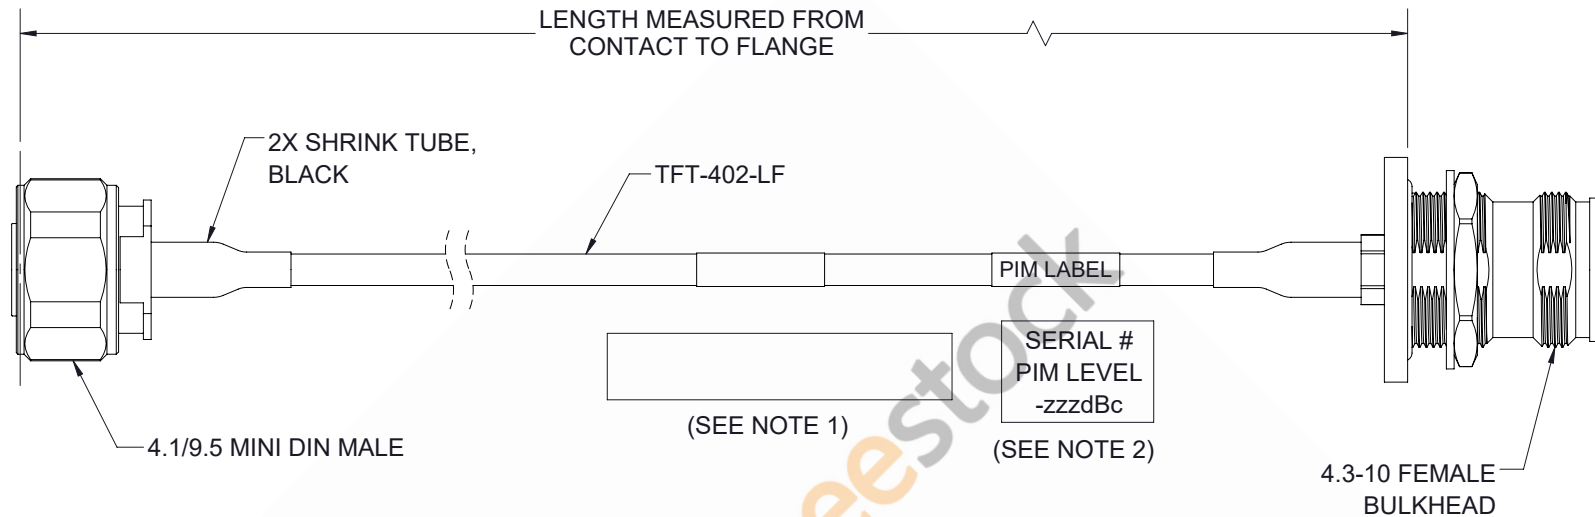

# 4.1/9.5 Mini DIN Male to 4.3-10 Female Bulkhead Low PIM Cable 100 CM Length Using TFT-402-LF Coax Using Times Microwave Components

REVISIONS			
REV.	DESCRIPTION	DATE	APPROVED
A	INITIAL RELEASE	7/30/21	SRAUTUS

**NOTES:**

- CABLES 84" AND UNDER HAVE 1 LABEL CENTERED. CABLES OVER 84" HAVE 2 LABELS, ONE AT EACH END 12" FROM THE FRONT OF THE CONNECTOR.
- PIM LABEL 6" FROM CABLE END 1 PLACE.

UNLESS OTHERWISE SPECIFIED LEADING DIMENSIONS ARE INCHES DIMENSIONS IN [ ] ARE MILLIMETERS <b>TOLERANCES:</b> .X = ±.2 [5.08]    FRACTIONS ± 1/32 .XX = ±.02 [.51]    ANGLES ± 1° .XXX = ±.005 [.13]		<b>THIRD-ANGLE PROJECTION</b> THE INFORMATION AND DESIGN IN THIS DOCUMENT IS THE PROPERTY OF EBEESTOCK CORPORATION ALL RIGHTS RESERVED.	
<b>CABLE LENGTH (L) TOLERANCES:</b> L ≤ 12 [305] = +1 [25] / -0 12 [305] < L ≤ 60 [1524] = +2 [51] / -0 60 [1524] < L ≤ 120 [3048] = +4 [102] / -0 120 [3048] < L ≤ 300 [7620] = +6 [152] / -0 300 [7620] < L = +5%L / -0		<b>EBEESTOCK</b> 8TH FLOOR, BUILDING 1, YONGFU SCIENCE AND TECHNOLOGY CENTER INDUSTRIAL PARK, NANZHA DISTRICT 5, HUMEN, 523900, DONGGUAN, GUANGDONG, CHINA WEBSITE: <a href="http://www.ebeestock.com">www.ebeestock.com</a> EMAIL: <a href="mailto:sales@ebeestock.com">sales@ebeestock.com</a>	
ALL DIMENSIONS SHOWN ARE FOR REFERENCE ONLY.		SHEET 1 OF 1 SCALE N/A	SIZE A    CAGE CODE 53919    DRAWN BY DMAY    ITEM NO. ET14406    REV A