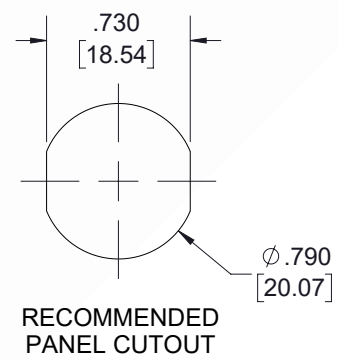

# 4.1/9.5 Mini DIN Male to 4.3-10 Female Bulkhead Low PIM Cable 100 CM Length Using TFT-402-LF Coax Using Times Microwave Components

REVISIONS			
REV.	DESCRIPTION	DATE	APPROVED
A	INITIAL RELEASE	7/30/21	SRAUTUS

**NOTES:**

- CABLES 84" AND UNDER HAVE 1 LABEL CENTERED. CABLES OVER 84" HAVE 2 LABELS, ONE AT EACH END 12" FROM THE FRONT OF THE CONNECTOR.
- PIM LABEL 6" FROM CABLE END 1 PLACE.

UNLESS OTHERWISE SPECIFIED LEADING DIMENSIONS ARE INCHES DIMENSIONS IN [ ] ARE MILLIMETERS <b>TOLERANCES:</b> .X = ±.2 [5.08]    FRACTIONS ± 1/32 .XX = ±.02 [.51]    ANGLES ± 1° .XXX = ±.005 [.13]		<b>THIRD-ANGLE PROJECTION</b> THE INFORMATION AND DESIGN IN THIS DOCUMENT IS THE PROPERTY OF EBEESTOCK CORPORATION ALL RIGHTS RESERVED.	
<b>CABLE LENGTH (L) TOLERANCES:</b> L ≤ 12 [305] = +1 [25] / -0 12 [305] < L ≤ 60 [1524] = +2 [51] / -0 60 [1524] < L ≤ 120 [3048] = +4 [102] / -0 120 [3048] < L ≤ 300 [7620] = +6 [152] / -0 300 [7620] < L = +5%L / -0		<b>EBEESTOCK</b> 8TH FLOOR, BUILDING 1, YONGFU SCIENCE AND TECHNOLOGY CENTER INDUSTRIAL PARK, NANZHA DISTRICT 5, HUMEN, 523900, DONGGUAN, GUANGDONG, CHINA WEBSITE: <a href="http://www.ebeestock.com">www.ebeestock.com</a> EMAIL: <a href="mailto:sales@ebeestock.com">sales@ebeestock.com</a>	
ALL DIMENSIONS SHOWN ARE FOR REFERENCE ONLY.		SHEET 1 OF 1 SCALE N/A	SIZE A    CAGE CODE 53919    DRAWN BY DMAY    ITEM NO. ET14406    REV A