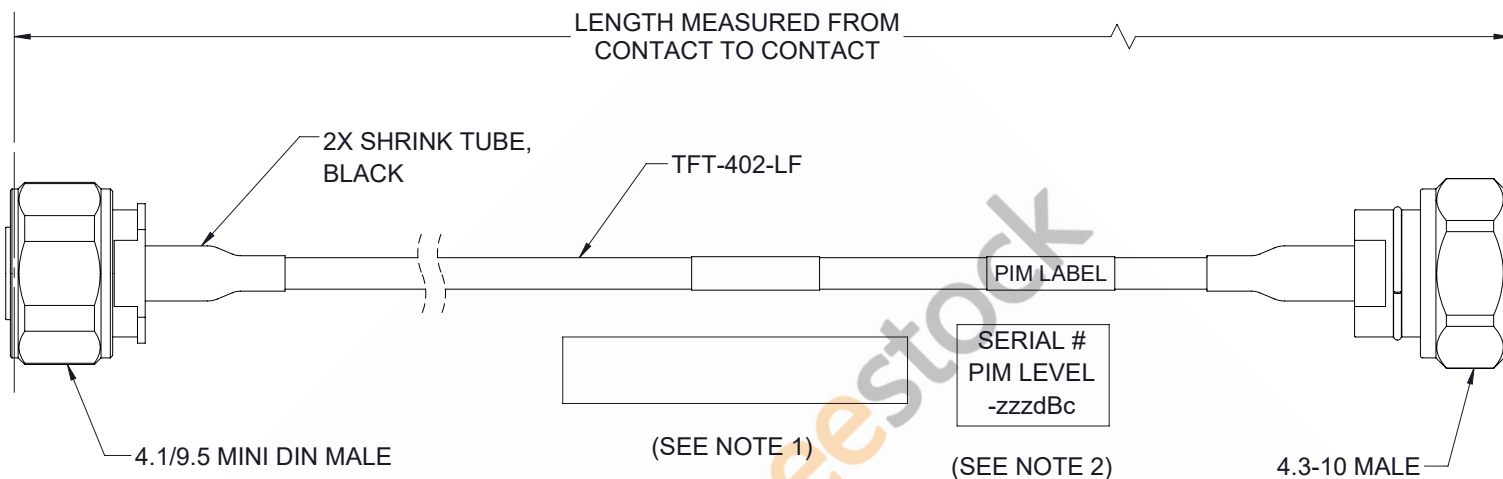

4.1/9.5 Mini DIN Male to 4.3-10 Male Low PIM Cable 60 Inch Length Using TFT-402-LF Coax Using Times Microwave Components

REVISIONS			
REV.	DESCRIPTION	DATE	APPROVED
A	INITIAL RELEASE	7/30/21	SRAUTUS

NOTES:

- CABLES 84" AND UNDER HAVE 1 LABEL CENTERED. CABLES OVER 84" HAVE 2 LABELS, ONE AT EACH END 12" FROM THE FRONT OF THE CONNECTOR.
- PIM LABEL 6" FROM CABLE END 1 PLACE.

THESE COMMODITIES, TECHNOLOGY OR SOFTWARE WERE EXPORTED FROM THE UNITED STATES IN ACCORDANCE WITH THE EXPORT ADMINISTRATION REGULATIONS. DIVERSION CONTRARY TO U.S. LAW PROHIBITED.

UNLESS OTHERWISE SPECIFIED LEADING DIMENSIONS ARE INCHES DIMENSIONS IN [] ARE MILLIMETERS TOLERANCES: .X = ±.2 [5.08] FRACTIONS ± 1/32 .XX = ±.02 [.51] ANGLES ± 1° .XXX = ±.005 [.13] CABLE LENGTH (L) TOLERANCES: L ≤ 12 [305] = +1 [25] / -0 12 [305] < L ≤ 60 [1524] = +2 [51] / -0 60 [1524] < L ≤ 120 [3048] = +4 [102] / -0 120 [3048] < L ≤ 300 [7620] = +6 [152] / -0 300 [7620] < L = +5%L / -0 ALL DIMENSIONS SHOWN ARE FOR REFERENCE ONLY.		<p>8TH FLOOR, BUILDING 1, YONGFU SCIENCE AND TECHNOLOGY CENTER INDUSTRIAL PARK, NANZHA DISTRICT 5, HUMEN, 523900, DONGGUAN, GUANGDONG, CHINA WEBSITE: www.ebeestock.com EMAIL: sales@ebeestock.com</p>		THIRD-ANGLE PROJECTION THE INFORMATION AND DESIGN IN THIS DOCUMENT IS THE PROPERTY OF EBEESTOCK CORPORATION ALL RIGHTS RESERVED.
SIZE	CAGE CODE	DRAWN BY	ITEM NO.	REV
A	53919	DMAY	ET14412	A
SHEET 1 OF 1			SCALE N/A	