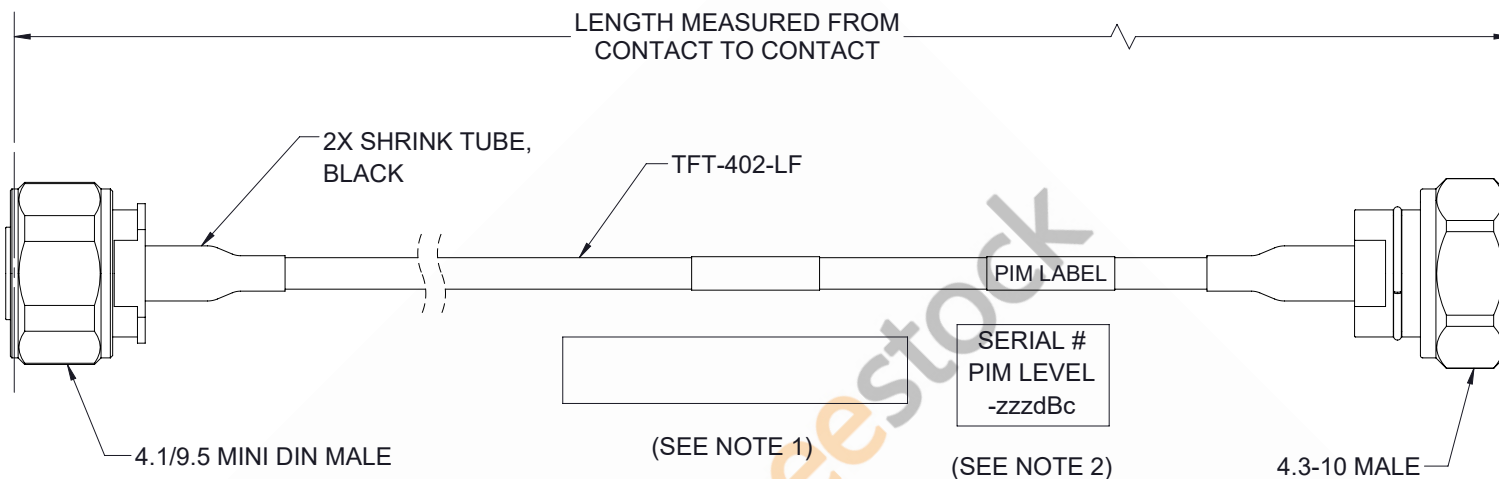

# 4.1/9.5 Mini DIN Male to 4.3-10 Male Low PIM Cable 50 CM Length Using TFT-402-LF Coax Using Times Microwave Components

REVISIONS			
REV.	DESCRIPTION	DATE	APPROVED
A	INITIAL RELEASE	7/30/21	SRAUTUS

## NOTES:

1. CABLES 84" AND UNDER HAVE 1 LABEL CENTERED. CABLES OVER 84" HAVE 2 LABELS, ONE AT EACH END 12" FROM THE FRONT OF THE CONNECTOR.
2. PIM LABEL 6" FROM CABLE END 1 PLACE.

UNLESS OTHERWISE SPECIFIED LEADING DIMENSIONS ARE INCHES DIMENSIONS IN [ ] ARE MILLIMETERS