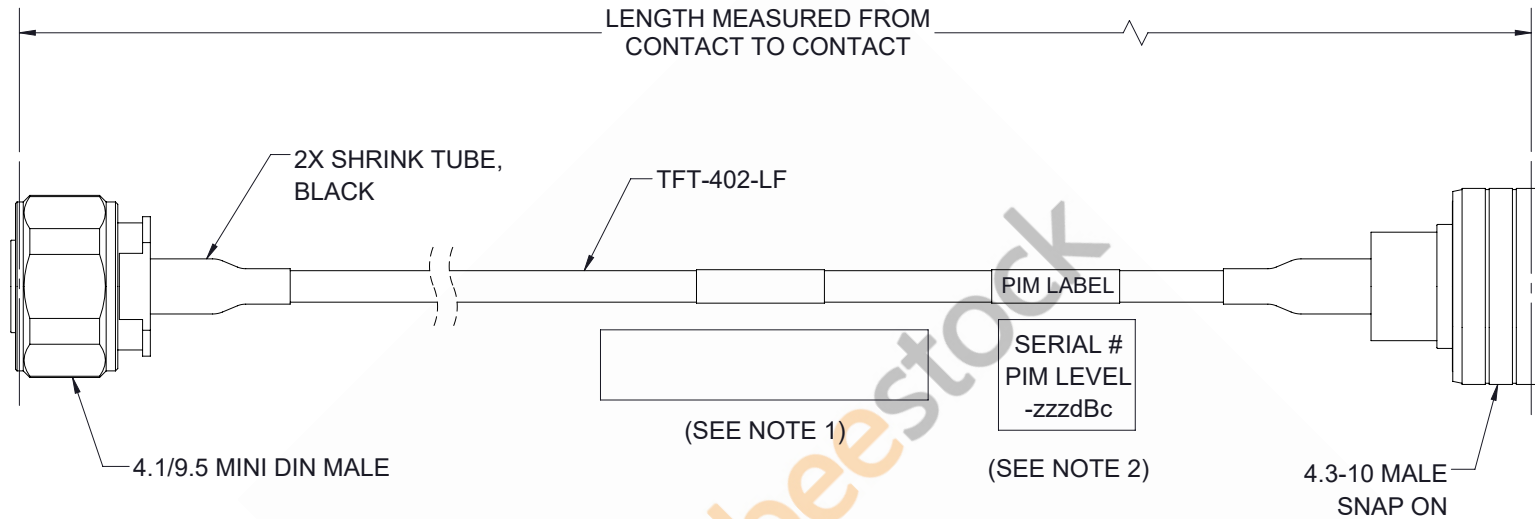

# 4.1/9.5 Mini DIN Male to Snap-On 4.3-10 Male Low PIM Cable 24 Inch Length Using TFT-402-LF Coax Using Times Microwave Components

REVISIONS			
REV.	DESCRIPTION	DATE	APPROVED
A	INITIAL RELEASE	7/30/21	SRAUTUS

**NOTES:**

- CABLES 84" AND UNDER HAVE 1 LABEL CENTERED. CABLES OVER 84" HAVE 2 LABELS, ONE AT EACH END 12" FROM THE FRONT OF THE CONNECTOR.
- PIM LABEL 6" FROM CABLE END 1 PLACE.

THESE COMMODITIES, TECHNOLOGY OR SOFTWARE WERE EXPORTED FROM THE UNITED STATES IN ACCORDANCE WITH THE EXPORT ADMINISTRATION REGULATIONS. DIVERSION CONTRARY TO U.S. LAW PROHIBITED.