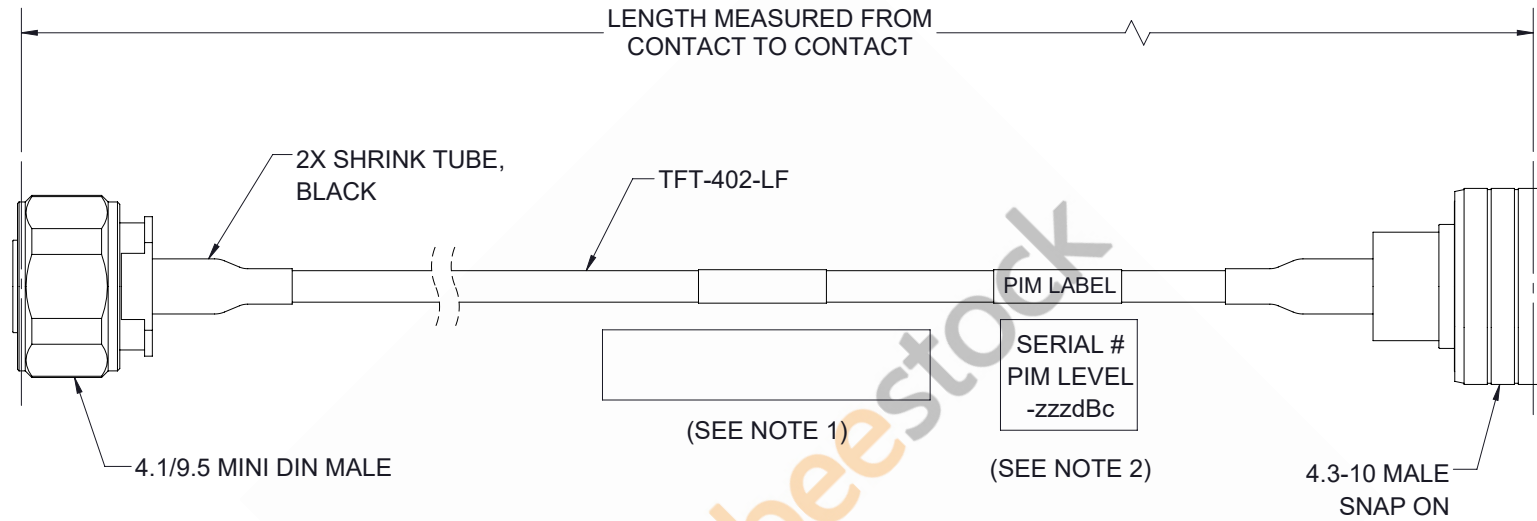

4.1/9.5 Mini DIN Male to Snap-On 4.3-10 Male Low PIM Cable 100 CM Length Using TFT-402-LF Coax Using Times Microwave Components

| REVISIONS | | | |
|-----------|-----------------|---------|----------|
| REV. | DESCRIPTION | DATE | APPROVED |
| A | INITIAL RELEASE | 7/30/21 | SRAUTUS |

NOTES:

- CABLES 84" AND UNDER HAVE 1 LABEL CENTERED. CABLES OVER 84" HAVE 2 LABELS, ONE AT EACH END 12" FROM THE FRONT OF THE CONNECTOR.
- PIM LABEL 6" FROM CABLE END 1 PLACE.

THESE COMMODITIES, TECHNOLOGY OR SOFTWARE WERE EXPORTED FROM THE UNITED STATES IN ACCORDANCE WITH THE EXPORT ADMINISTRATION REGULATIONS. DIVERSION CONTRARY TO U.S. LAW PROHIBITED.