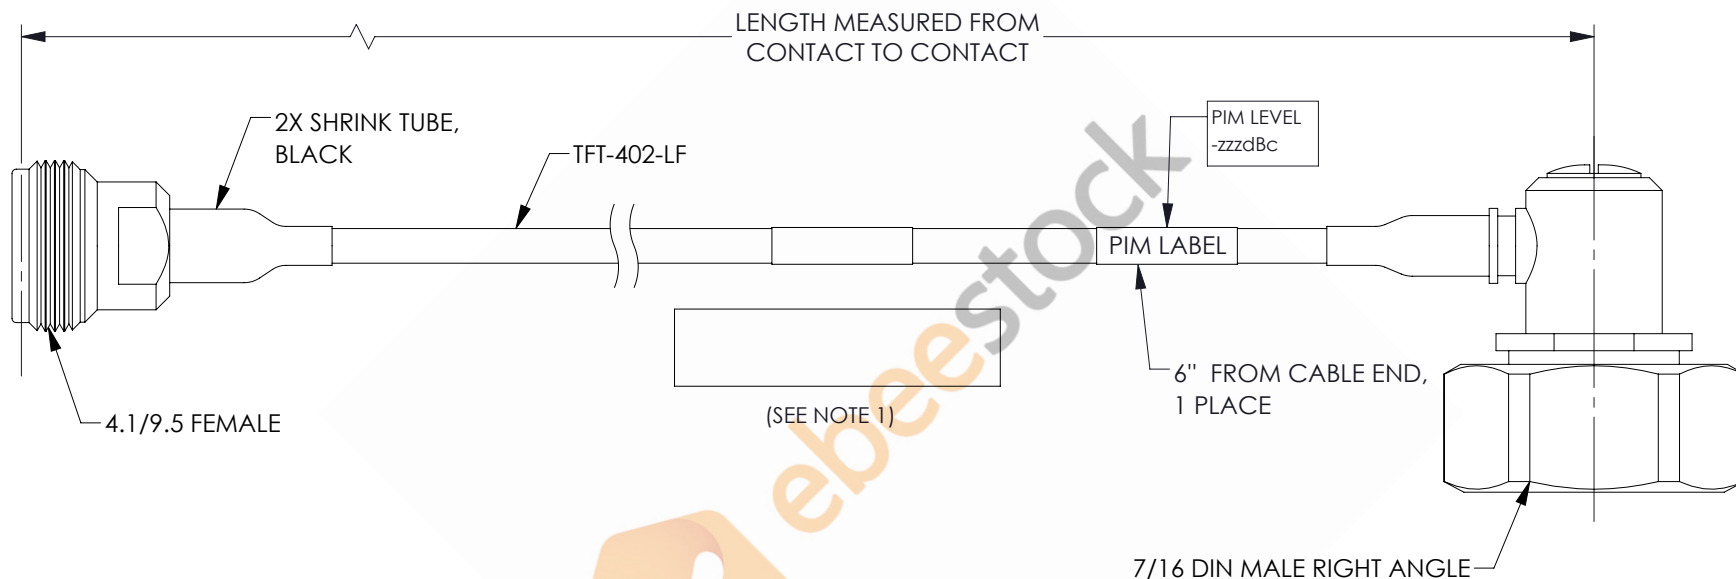

4.1/9.5 Mini DIN Female to 7/16 DIN Male Right Angle Low PIM Cable 12 Inch Length Using TFT-402-LF Coax Using Times Microwave Components

REVISIONS			
REV.	DESCRIPTION	DATE	APPROVED
A	INITIAL RELEASE	06/04/2021	AGANWANI

NOTES:

1. CABLES 84" AND UNDER HAVE 1 LABEL CENTERED. CABLES OVER 84" HAVE 2 LABELS, ONE AT EACH END 12.0" FROM THE FRONT OF THE CONNECTOR.

THESE COMMODITIES, TECHNOLOGY OR SOFTWARE WERE EXPORTED FROM THE UNITED STATES IN ACCORDANCE WITH THE EXPORT ADMINISTRATION REGULATIONS. DIVERSION CONTRARY TO U.S. LAW PROHIBITED.

UNLESS OTHERWISE SPECIFIED LEADING DIMENSIONS ARE INCHES DIMENSIONS IN [] ARE MILLIMETERS

TOLERANCES:

.X = ±.2 [5.08]	FRACTIONS ± 1/32
.XX = ±.02 [.51]	ANGLES ± 1°
.XXX = ±.005 [.13]	

CABLE LENGTH (L) TOLERANCES:

L ≤ 12 [305]	= +1 [25] / -0
12 [305] < L ≤ 60 [1524]	= +2 [51] / -0
60 [1524] < L ≤ 120 [3048]	= +4 [102] / -0
120 [3048] < L ≤ 300 [7620]	= +6 [152] / -0
300 [7620] < L	= +5%L / -0

ALL DIMENSIONS SHOWN ARE FOR REFERENCE ONLY.