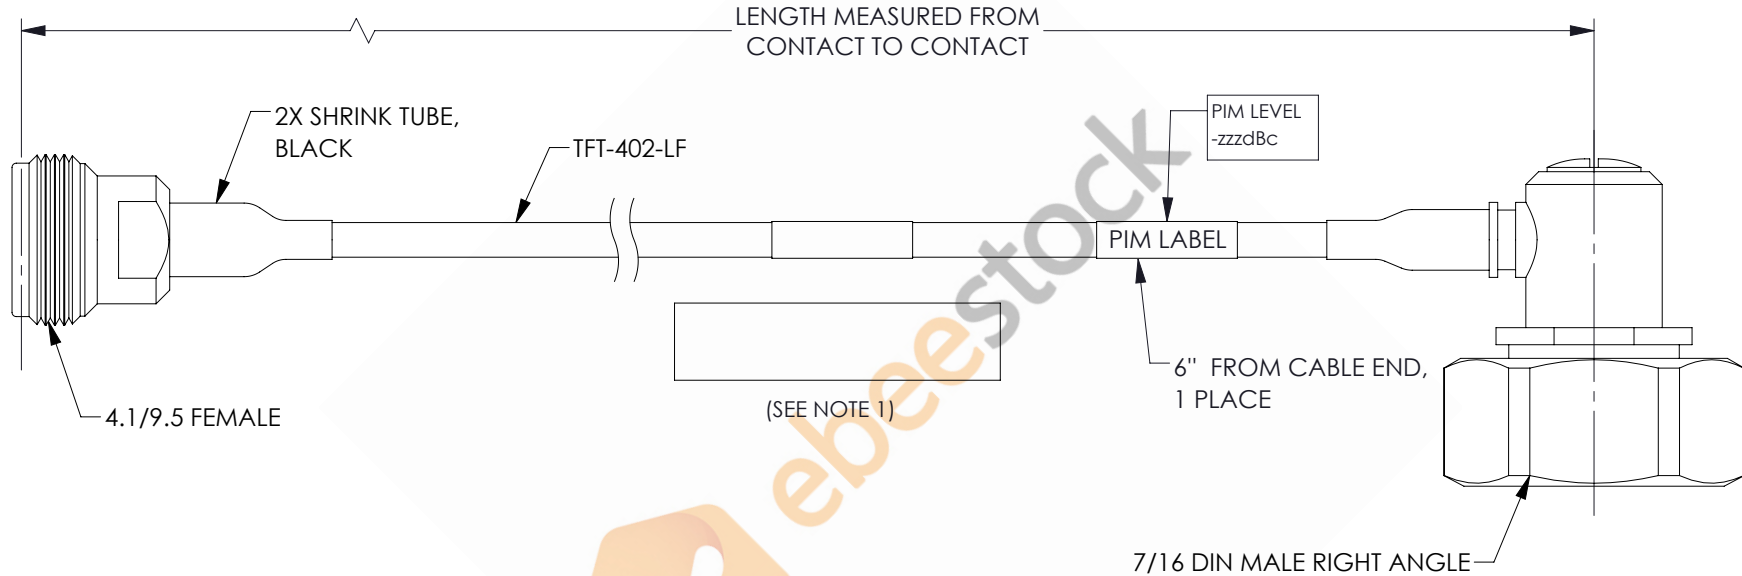

4.1/9.5 Mini DIN Female to 7/16 DIN Male Right Angle Low PIM Cable 24 Inch Length Using TFT-402-LF Coax Using Times Microwave Components

REVISIONS			
REV.	DESCRIPTION	DATE	APPROVED
A	INITIAL RELEASE	06/04/2021	AGANWANI

NOTES:

1. CABLES 84" AND UNDER HAVE 1 LABEL CENTERED. CABLES OVER 84" HAVE 2 LABELS, ONE AT EACH END 12.0" FROM THE FRONT OF THE CONNECTOR.

THESE COMMODITIES, TECHNOLOGY OR SOFTWARE WERE EXPORTED FROM THE UNITED STATES IN ACCORDANCE WITH THE EXPORT ADMINISTRATION REGULATIONS. DIVERSION CONTRARY TO U.S. LAW PROHIBITED.

UNLESS OTHERWISE SPECIFIED LEADING DIMENSIONS ARE INCHES DIMENSIONS IN [] ARE MILLIMETERS

TOLERANCES:

.X = ±.2 [5.08]	FRACTIONS
.XX = ±.02 [.51]	± 1/32
.XXX = ±.005 [.13]	ANGLES ± 1°

CABLE LENGTH (L) TOLERANCES:

L ≤ 12 [305]	= +1 [25] / -0
12 [305] < L ≤ 60 [1524]	= +2 [51] / -0
60 [1524] < L ≤ 120 [3048]	= +4 [102] / -0
120 [3048] < L ≤ 300 [7620]	= +6 [152] / -0
300 [7620] < L	= +5%L / -0

ALL DIMENSIONS SHOWN ARE FOR REFERENCE ONLY.