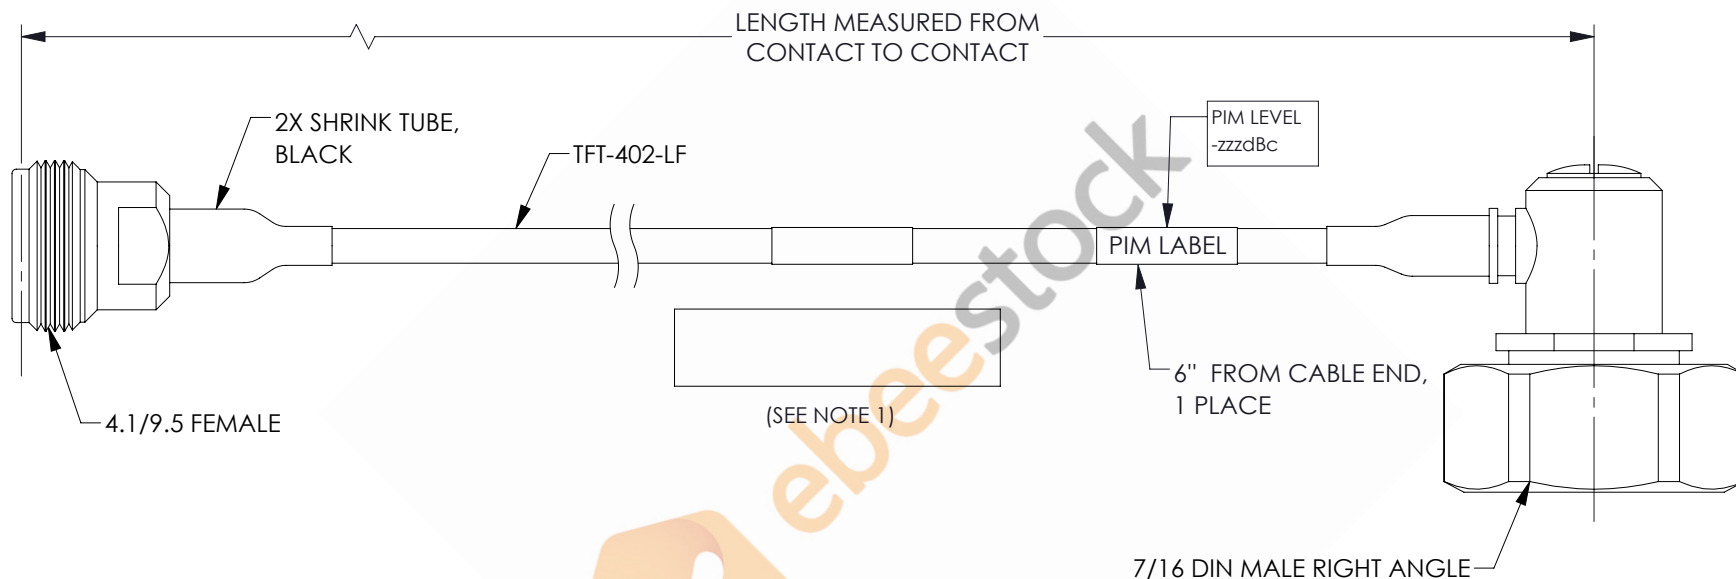

4.1/9.5 Mini DIN Female to 7/16 DIN Male Right Angle Low PIM Cable 36 Inch Length Using TFT-402-LF Coax Using Times Microwave Components

REVISIONS			
REV.	DESCRIPTION	DATE	APPROVED
A	INITIAL RELEASE	06/04/2021	AGANWANI

NOTES:

1. CABLES 84" AND UNDER HAVE 1 LABEL CENTERED. CABLES OVER 84" HAVE 2 LABELS, ONE AT EACH END 12.0" FROM THE FRONT OF THE CONNECTOR.

THESE COMMODITIES, TECHNOLOGY OR SOFTWARE WERE EXPORTED FROM THE UNITED STATES IN ACCORDANCE WITH THE EXPORT ADMINISTRATION REGULATIONS. DIVERSION CONTRARY TO U.S. LAW PROHIBITED.

UNLESS OTHERWISE SPECIFIED LEADING DIMENSIONS ARE INCHES DIMENSIONS IN [] ARE MILLIMETERS

TOLERANCES:

	FRACTIONS	ANGLES
.X = ±.2	[5.08]	± 1/32
.XX = ±.02	[.51]	± 1°
.XXX = ±.005	[.13]	

CABLE LENGTH (L) TOLERANCES:

L ≤ 12	[305]	= +1 [25] / -0
12 [305] < L ≤ 60	[1524]	= +2 [51] / -0
60 [1524] < L ≤ 120	[3048]	= +4 [102] / -0
120 [3048] < L ≤ 300	[7620]	= +6 [152] / -0
300 [7620] < L		= +5%L / -0

ALL DIMENSIONS SHOWN ARE FOR REFERENCE ONLY.