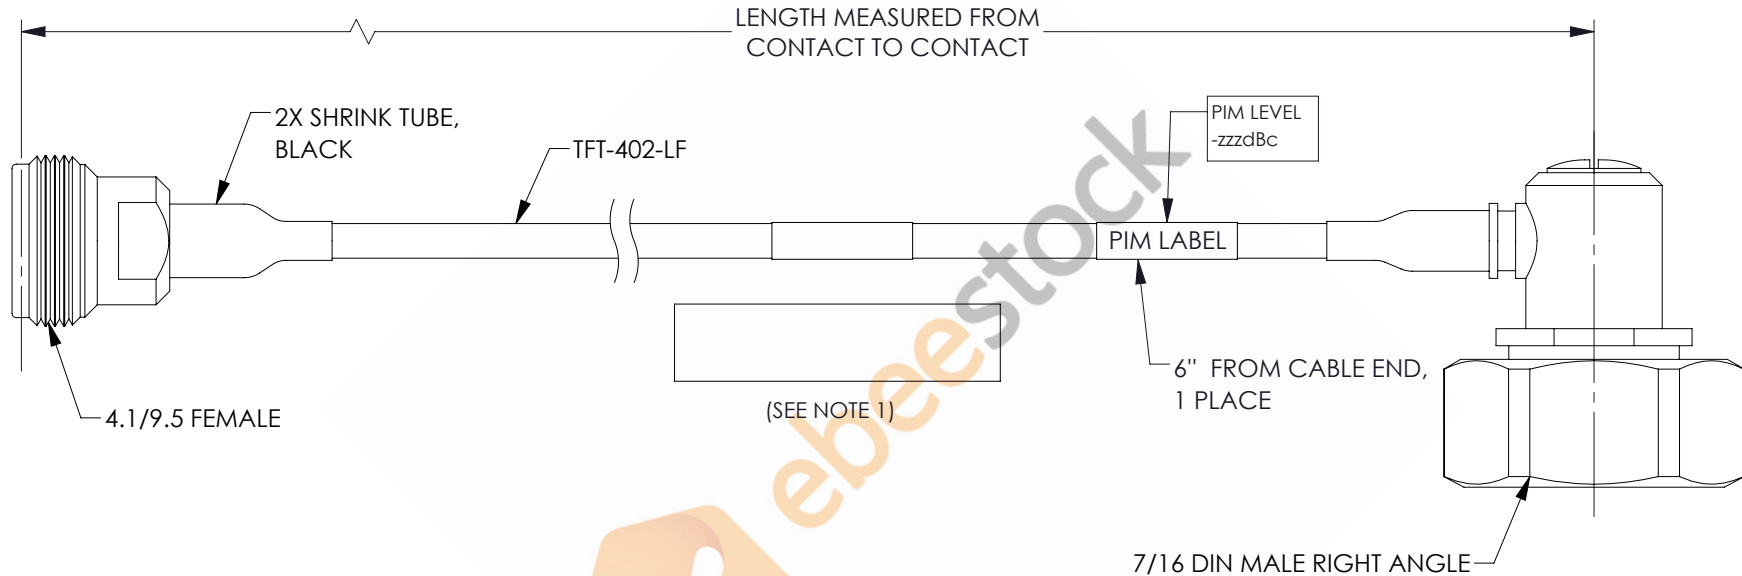

4.1/9.5 Mini DIN Female to 7/16 DIN Male Right Angle Low PIM Cable 48 Inch Length Using TFT-402-LF Coax Using Times Microwave Components

REVISIONS			
REV.	DESCRIPTION	DATE	APPROVED
A	INITIAL RELEASE	06/04/2021	AGANWANI

NOTES:

1. CABLES 84" AND UNDER HAVE 1 LABEL CENTERED. CABLES OVER 84" HAVE 2 LABELS, ONE AT EACH END 12.0" FROM THE FRONT OF THE CONNECTOR.

THESE COMMODITIES, TECHNOLOGY OR SOFTWARE WERE EXPORTED FROM THE UNITED STATES IN ACCORDANCE WITH THE EXPORT ADMINISTRATION REGULATIONS. DIVERSION CONTRARY TO U.S. LAW PROHIBITED.

UNLESS OTHERWISE SPECIFIED
LEADING DIMENSIONS ARE INCHES
DIMENSIONS IN [] ARE MILLIMETERS

TOLERANCES:

.X = ±.2	[5.08]	FRACTIONS
.XX = ±.02	[.51]	± 1/32
.XXX = ±.005	[.13]	ANGLES ± 1°

CABLE LENGTH (L) TOLERANCES:

L ≤ 12	[305]	= +1 [25] / -0
12 [305] < L ≤ 60	[1524]	= +2 [51] / -0
60 [1524] < L ≤ 120	[3048]	= +4 [102] / -0
120 [3048] < L ≤ 300	[7620]	= +6 [152] / -0
300 [7620] < L		= +5%L / -0

ALL DIMENSIONS SHOWN
ARE FOR REFERENCE ONLY.