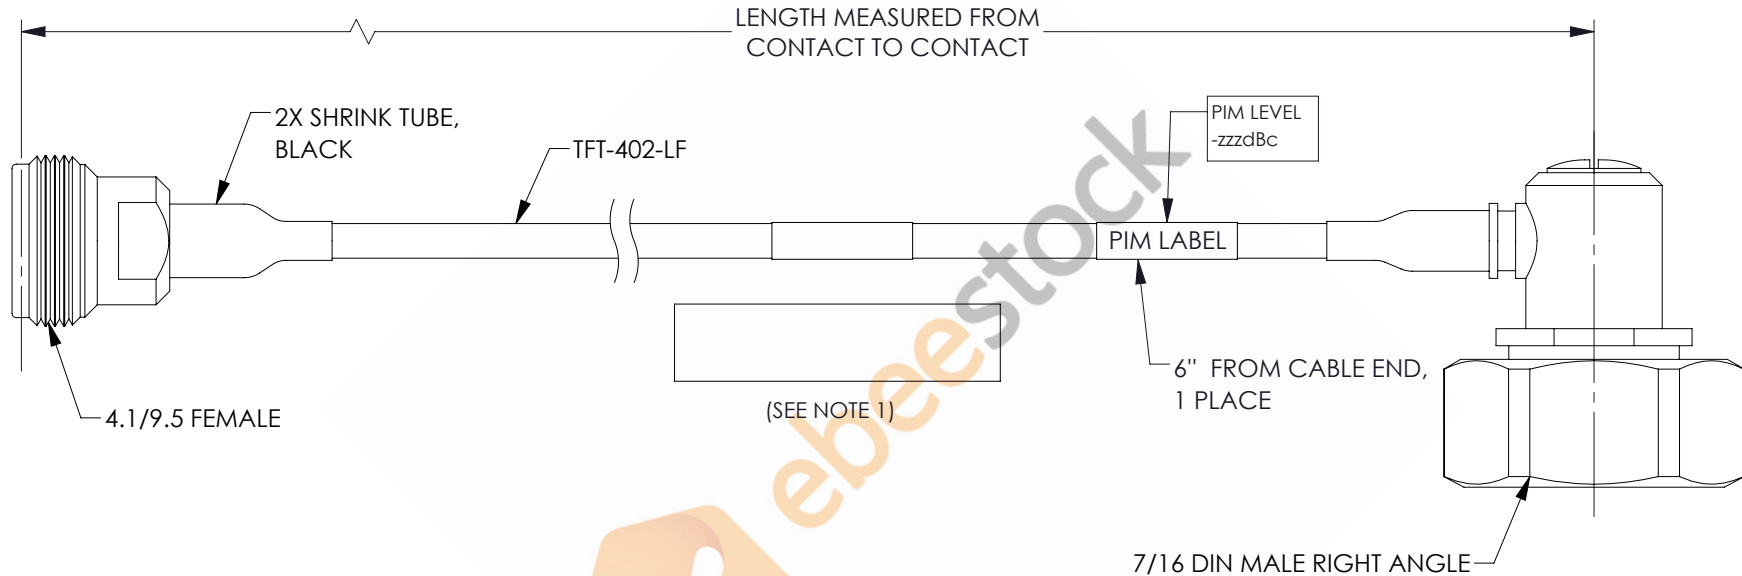

4.1/9.5 Mini DIN Female to 7/16 DIN Male Right Angle Low PIM Cable 60 Inch Length Using TFT-402-LF Coax Using Times Microwave Components

REVISIONS			
REV.	DESCRIPTION	DATE	APPROVED
A	INITIAL RELEASE	06/04/2021	AGANWANI

NOTES:

1. CABLES 84" AND UNDER HAVE 1 LABEL CENTERED. CABLES OVER 84" HAVE 2 LABELS, ONE AT EACH END 12.0" FROM THE FRONT OF THE CONNECTOR.

THESE COMMODITIES, TECHNOLOGY OR SOFTWARE WERE EXPORTED FROM THE UNITED STATES IN ACCORDANCE WITH THE EXPORT ADMINISTRATION REGULATIONS. DIVERSION CONTRARY TO U.S. LAW PROHIBITED.

UNLESS OTHERWISE SPECIFIED
LEADING DIMENSIONS ARE INCHES
DIMENSIONS IN [] ARE MILLIMETERS

TOLERANCES:

.X = ±.2 [5.08]	FRACTIONS
.XX = ±.02 [.51]	± 1/32
.XXX = ±.005 [.13]	ANGLES ± 1°

CABLE LENGTH (L) TOLERANCES:

L ≤ 12 [305]	= +1 [25] / -0
12 [305] < L ≤ 60 [1524]	= +2 [51] / -0
60 [1524] < L ≤ 120 [3048]	= +4 [102] / -0
120 [3048] < L ≤ 300 [7620]	= +6 [152] / -0
300 [7620] < L	= +5%L / -0

ALL DIMENSIONS SHOWN
ARE FOR REFERENCE ONLY.