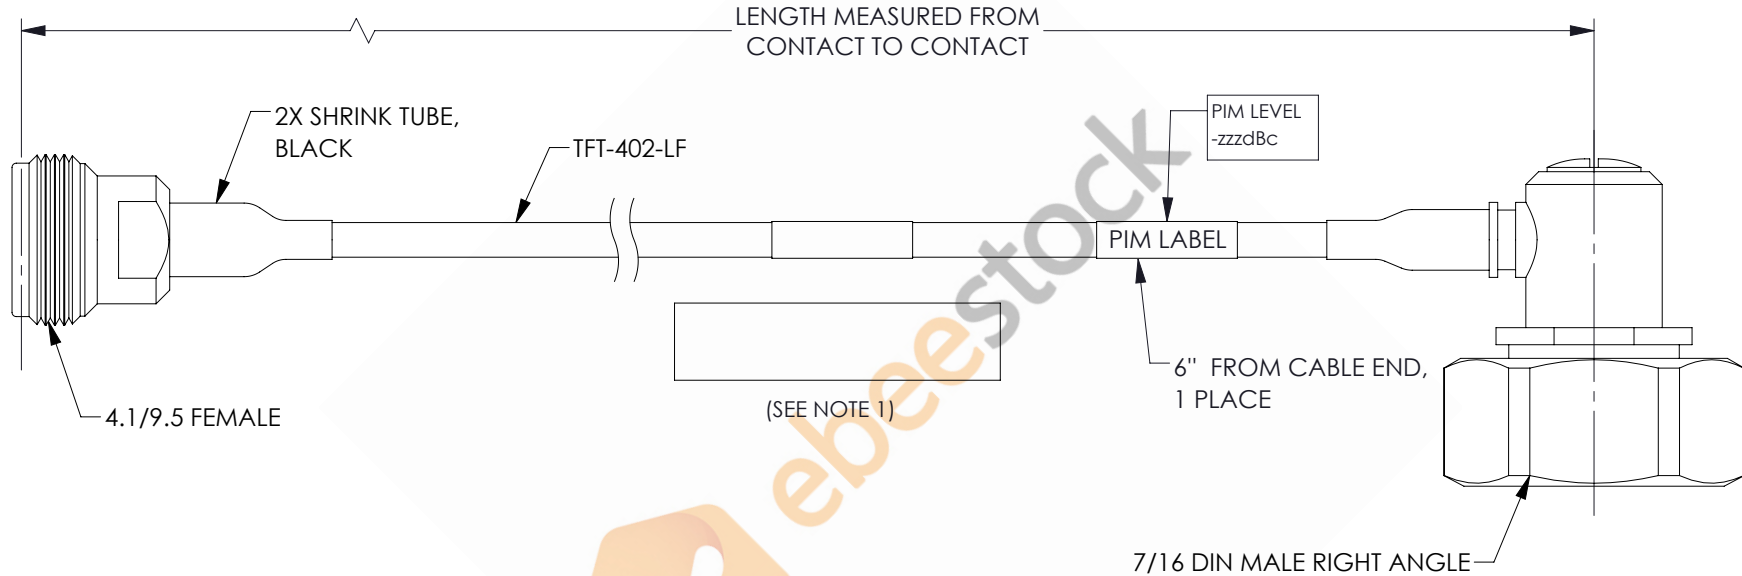

4.1/9.5 Mini DIN Female to 7/16 DIN Male Right Angle Low PIM Cable 50 CM Length Using TFT-402-LF Coax Using Times Microwave Components

REVISIONS			
REV.	DESCRIPTION	DATE	APPROVED
A	INITIAL RELEASE	06/04/2021	AGANWANI

NOTES:

1. CABLES 84" AND UNDER HAVE 1 LABEL CENTERED. CABLES OVER 84" HAVE 2 LABELS, ONE AT EACH END 12.0" FROM THE FRONT OF THE CONNECTOR.

THESE COMMODITIES, TECHNOLOGY OR SOFTWARE WERE EXPORTED FROM THE UNITED STATES IN ACCORDANCE WITH THE EXPORT ADMINISTRATION REGULATIONS. DIVERSION CONTRARY TO U.S. LAW PROHIBITED.

UNLESS OTHERWISE SPECIFIED LEADING DIMENSIONS ARE INCHES DIMENSIONS IN [] ARE MILLIMETERS

TOLERANCES:

.X = ±.2 [5.08]	FRACTIONS
.XX = ±.02 [.51]	± 1/32
.XXX = ±.005 [.13]	ANGLES ± 1°

CABLE LENGTH (L) TOLERANCES:

L ≤ 12 [305]	= +1 [25] / -0
12 [305] < L ≤ 60 [1524]	= +2 [51] / -0
60 [1524] < L ≤ 120 [3048]	= +4 [102] / -0
120 [3048] < L ≤ 300 [7620]	= +6 [152] / -0
300 [7620] < L	= +5%L / -0

ALL DIMENSIONS SHOWN ARE FOR REFERENCE ONLY.