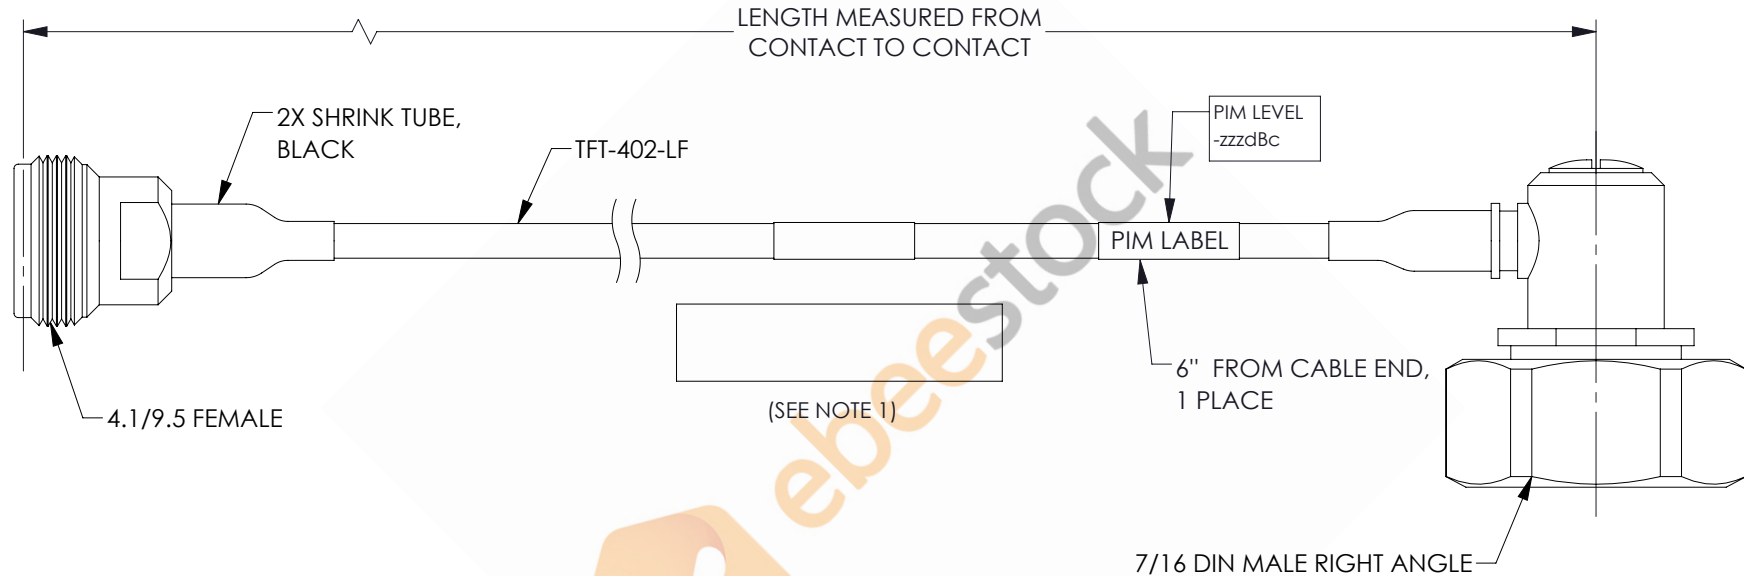

# 4.1/9.5 Mini DIN Female to 7/16 DIN Male Right Angle Low PIM Cable 100 CM Length Using TFT-402-LF Coax Using Times Microwave Components

REVISIONS			
REV.	DESCRIPTION	DATE	APPROVED
A	INITIAL RELEASE	06/04/2021	AGANWANI

## NOTES:

1. CABLES 84" AND UNDER HAVE 1 LABEL CENTERED. CABLES OVER 84" HAVE 2 LABELS, ONE AT EACH END 12.0" FROM THE FRONT OF THE CONNECTOR.

THESE COMMODITIES, TECHNOLOGY OR SOFTWARE WERE EXPORTED FROM THE UNITED STATES IN ACCORDANCE WITH THE EXPORT ADMINISTRATION REGULATIONS. DIVERSION CONTRARY TO U.S. LAW PROHIBITED.