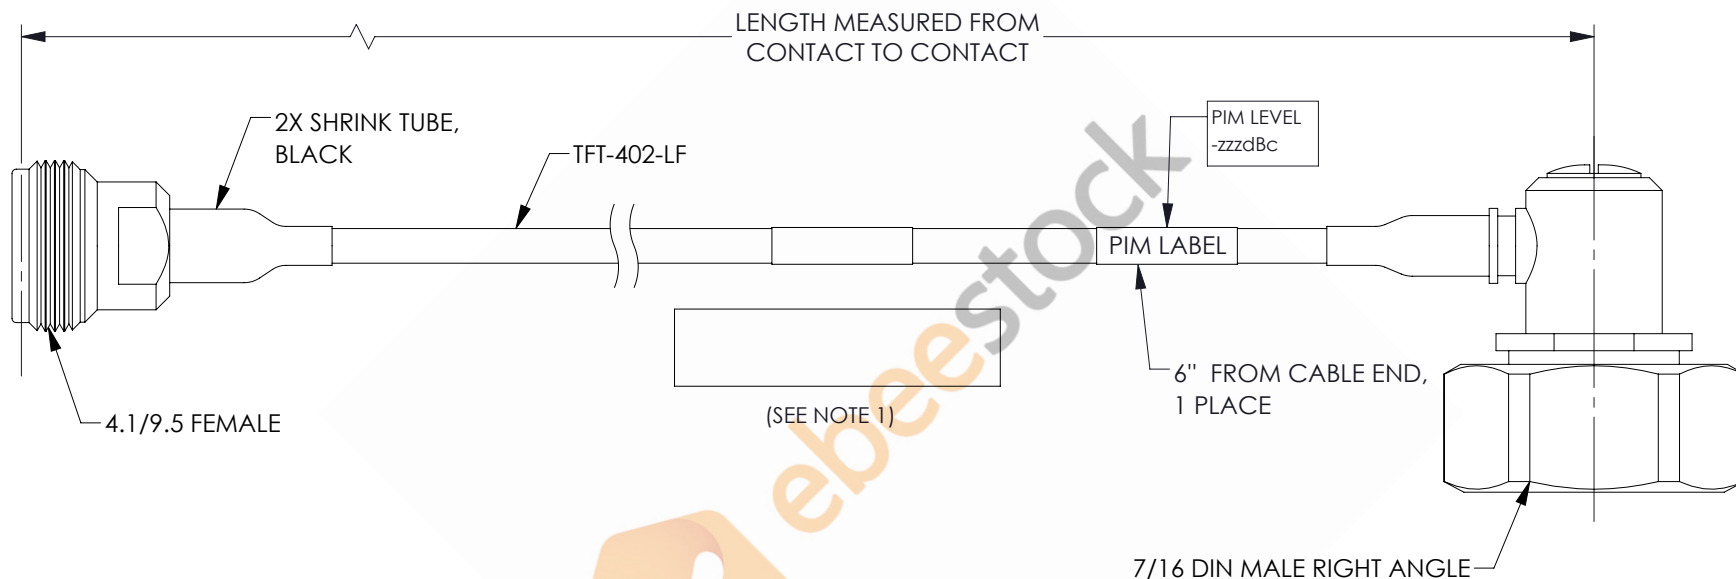

# 4.1/9.5 Mini DIN Female to 7/16 DIN Male Right Angle Low PIM Cable 150 CM Length Using TFT-402-LF Coax Using Times Microwave Components

REVISIONS			
REV.	DESCRIPTION	DATE	APPROVED
A	INITIAL RELEASE	06/04/2021	AGANWANI

**NOTES:**

1. CABLES 84" AND UNDER HAVE 1 LABEL CENTERED. CABLES OVER 84" HAVE 2 LABELS, ONE AT EACH END 12.0" FROM THE FRONT OF THE CONNECTOR.

THESE COMMODITIES, TECHNOLOGY OR SOFTWARE WERE EXPORTED FROM THE UNITED STATES IN ACCORDANCE WITH THE EXPORT ADMINISTRATION REGULATIONS. DIVERSION CONTRARY TO U.S. LAW PROHIBITED.

UNLESS OTHERWISE SPECIFIED LEADING DIMENSIONS ARE INCHES DIMENSIONS IN [ ] ARE MILLIMETERS

**TOLERANCES:**

.X = ±.2 [5.08]	FRACTIONS ± 1/32
.XX = ±.02 [.51]	ANGLES ± 1°
.XXX = ±.005 [.13]	

**CABLE LENGTH (L) TOLERANCES:**

SIZE	CAGE CODE	DRAWN BY	ITEM NO.	REV
A	53919	MVEERAPPAN	ET14442	A