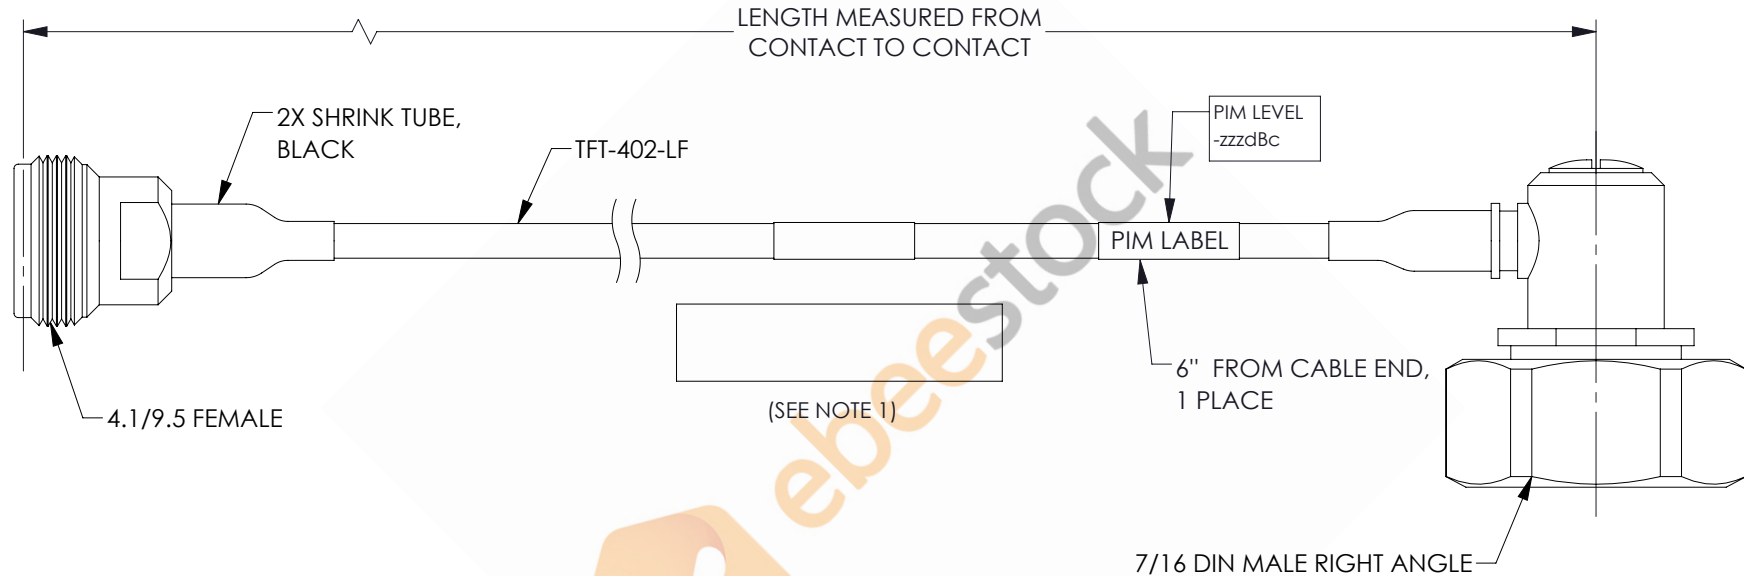

# 4.1/9.5 Mini DIN Female to 7/16 DIN Male Right Angle Low PIM Cable 200 CM Length Using TFT-402-LF Coax Using Times Microwave Components

REVISIONS			
REV.	DESCRIPTION	DATE	APPROVED
A	INITIAL RELEASE	06/04/2021	AGANWANI

**NOTES:**

1. CABLES 84" AND UNDER HAVE 1 LABEL CENTERED. CABLES OVER 84" HAVE 2 LABELS, ONE AT EACH END 12.0" FROM THE FRONT OF THE CONNECTOR.

THESE COMMODITIES, TECHNOLOGY OR SOFTWARE WERE EXPORTED FROM THE UNITED STATES IN ACCORDANCE WITH THE EXPORT ADMINISTRATION REGULATIONS. DIVERSION CONTRARY TO U.S. LAW PROHIBITED.

UNLESS OTHERWISE SPECIFIED LEADING DIMENSIONS ARE INCHES DIMENSIONS IN [ ] ARE MILLIMETERS

**TOLERANCES:**

.X = ±.2 [5.08]	FRACTIONS
.XX = ±.02 [.51]	± 1/32
.XXX = ±.005 [.13]	ANGLES ± 1°

**CABLE LENGTH (L) TOLERANCES:**

L ≤ 12 [305]	= +1 [25] / -0
12 [305] < L ≤ 60 [1524]	= +2 [51] / -0
60 [1524] < L ≤ 120 [3048]	= +4 [102] / -0
120 [3048] < L ≤ 300 [7620]	= +6 [152] / -0
300 [7620] < L	= +5%L / -0

ALL DIMENSIONS SHOWN ARE FOR REFERENCE ONLY.