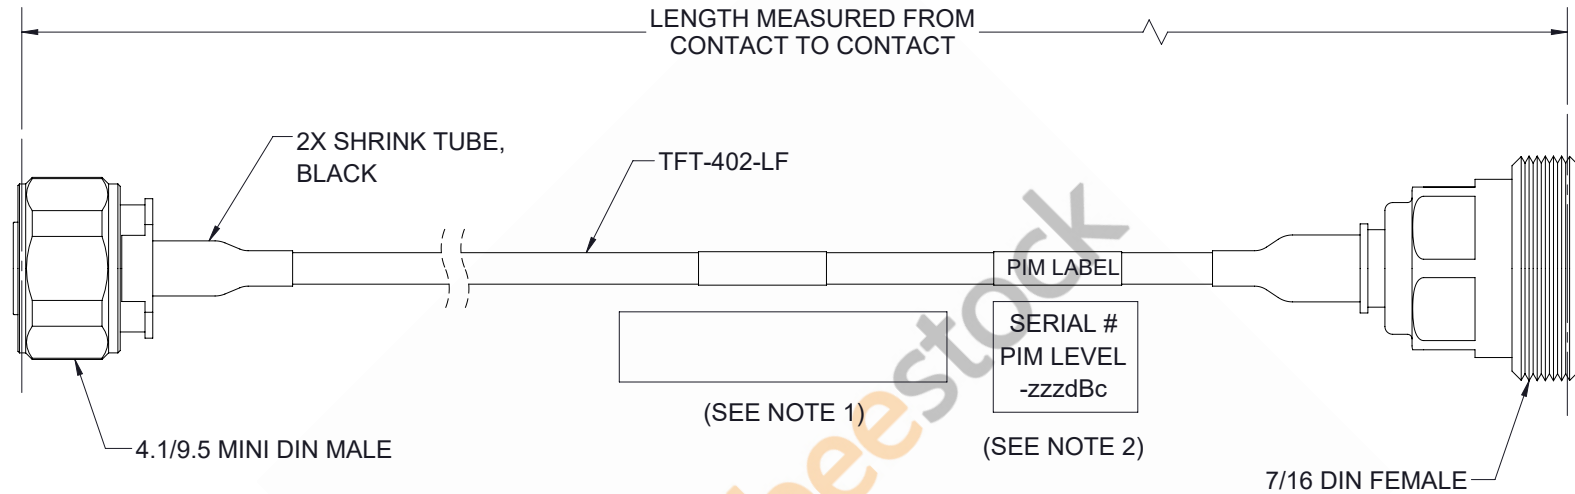

# 4.1/9.5 Mini DIN Male to 7/16 DIN Female Low PIM Cable 150 CM Length Using TFT-402-LF Coax Using Times Microwave Components

REVISIONS			
REV.	DESCRIPTION	DATE	APPROVED
A	INITIAL RELEASE	7/30/21	SRAUTUS

**NOTES:**

1. CABLES 84" AND UNDER HAVE 1 LABEL CENTERED. CABLES OVER 84" HAVE 2 LABELS, ONE AT EACH END 12" FROM THE FRONT OF THE CONNECTOR.
2. PIM LABEL 6" FROM CABLE END 1 PLACE.

THESE COMMODITIES, TECHNOLOGY OR SOFTWARE WERE EXPORTED FROM THE UNITED STATES IN ACCORDANCE WITH THE EXPORT ADMINISTRATION REGULATIONS. DIVERSION CONTRARY TO U.S. LAW PROHIBITED.

UNLESS OTHERWISE SPECIFIED LEADING DIMENSIONS ARE INCHES DIMENSIONS IN [ ] ARE MILLIMETERS

**TOLERANCES:**

.X = ±.2 [5.08]	FRACTIONS ± 1/32
.XX = ±.02 [.51]	ANGLES ± 1°
.XXX = ±.005 [.13]	

**CABLE LENGTH (L) TOLERANCES:**

L ≤ 12 [305]	= +1 [25] / -0
12 [305] < L ≤ 60 [1524]	= +2 [51] / -0
60 [1524] < L ≤ 120 [3048]	= +4 [102] / -0
120 [3048] < L ≤ 300 [7620]	= +6 [152] / -0
300 [7620] < L	= +5%L / -0

ALL DIMENSIONS SHOWN ARE FOR REFERENCE ONLY.