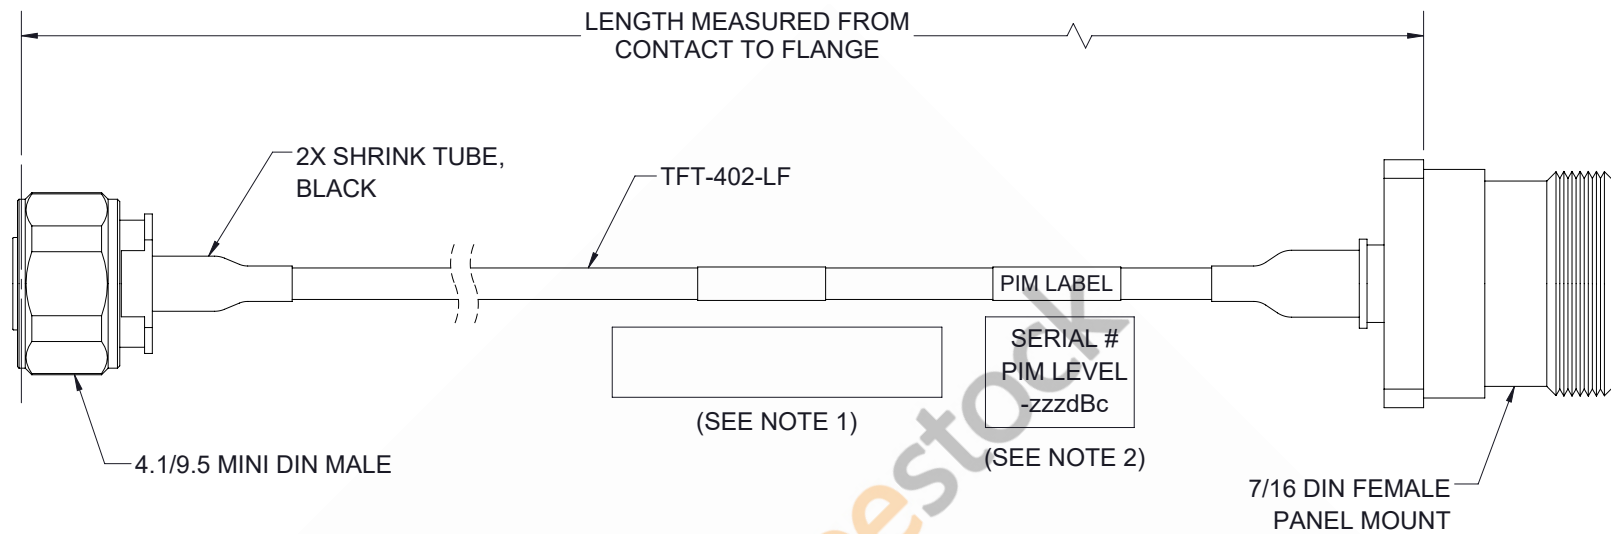

4.1/9.5 Mini DIN Male to 7/16 DIN Female 4 Hole Flange Low PIM Cable 36 Inch Length Using TFT-402-LF Coax Using Times Microwave Components

REVISIONS			
REV.	DESCRIPTION	DATE	APPROVED
A	INITIAL RELEASE	7/30/21	SRAUTUS

NOTES:

- CABLES 84" AND UNDER HAVE 1 LABEL CENTERED. CABLES OVER 84" HAVE 2 LABELS, ONE AT EACH END 12" FROM THE FRONT OF THE CONNECTOR.
- PIM LABEL 6" FROM CABLE END 1 PLACE.

THESE COMMODITIES, TECHNOLOGY OR SOFTWARE WERE EXPORTED FROM THE UNITED STATES IN ACCORDANCE WITH THE EXPORT ADMINISTRATION REGULATIONS. DIVERSION CONTRARY TO U.S. LAW PROHIBITED.

UNLESS OTHERWISE SPECIFIED LEADING DIMENSIONS ARE INCHES DIMENSIONS IN [] ARE MILLIMETERS

TOLERANCES:

.X = ±.2 [5.08]	FRACTIONS ± 1/32
.XX = ±.02 [.51]	ANGLES ± 1°
.XXX = ±.005 [.13]	

CABLE LENGTH (L) TOLERANCES: