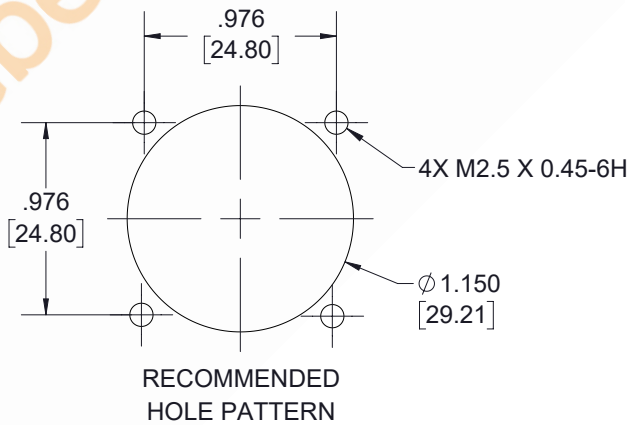

4.1/9.5 Mini DIN Male to 7/16 DIN Female 4 Hole Flange Low PIM Cable 36 Inch Length Using TFT-402-LF Coax Using Times Microwave Components

REVISIONS			
REV.	DESCRIPTION	DATE	APPROVED
A	INITIAL RELEASE	7/30/21	SRAUTUS

NOTES:

- CABLES 84" AND UNDER HAVE 1 LABEL CENTERED. CABLES OVER 84" HAVE 2 LABELS, ONE AT EACH END 12" FROM THE FRONT OF THE CONNECTOR.
- PIM LABEL 6" FROM CABLE END 1 PLACE.

THESE COMMODITIES, TECHNOLOGY OR SOFTWARE WERE EXPORTED FROM THE UNITED STATES IN ACCORDANCE WITH THE EXPORT ADMINISTRATION REGULATIONS. DIVERSION CONTRARY TO U.S. LAW PROHIBITED.

UNLESS OTHERWISE SPECIFIED LEADING DIMENSIONS ARE INCHES DIMENSIONS IN [] ARE MILLIMETERS

TOLERANCES:

.X = ±.2 [5.08]	FRACTIONS ± 1/32
.XX = ±.02 [.51]	ANGLES ± 1°
.XXX = ±.005 [.13]	

CABLE LENGTH (L) TOLERANCES:

L ≤ 12 [305] = +1 [25] / -0
12 [305] < L ≤ 60 [1524] = +2 [51] / -0
60 [1524] < L ≤ 120 [3048] = +4 [102] / -0
120 [3048] < L ≤ 300 [7620] = +6 [152] / -0
300 [7620] < L = +5%L / -0

ALL DIMENSIONS SHOWN ARE FOR REFERENCE ONLY.