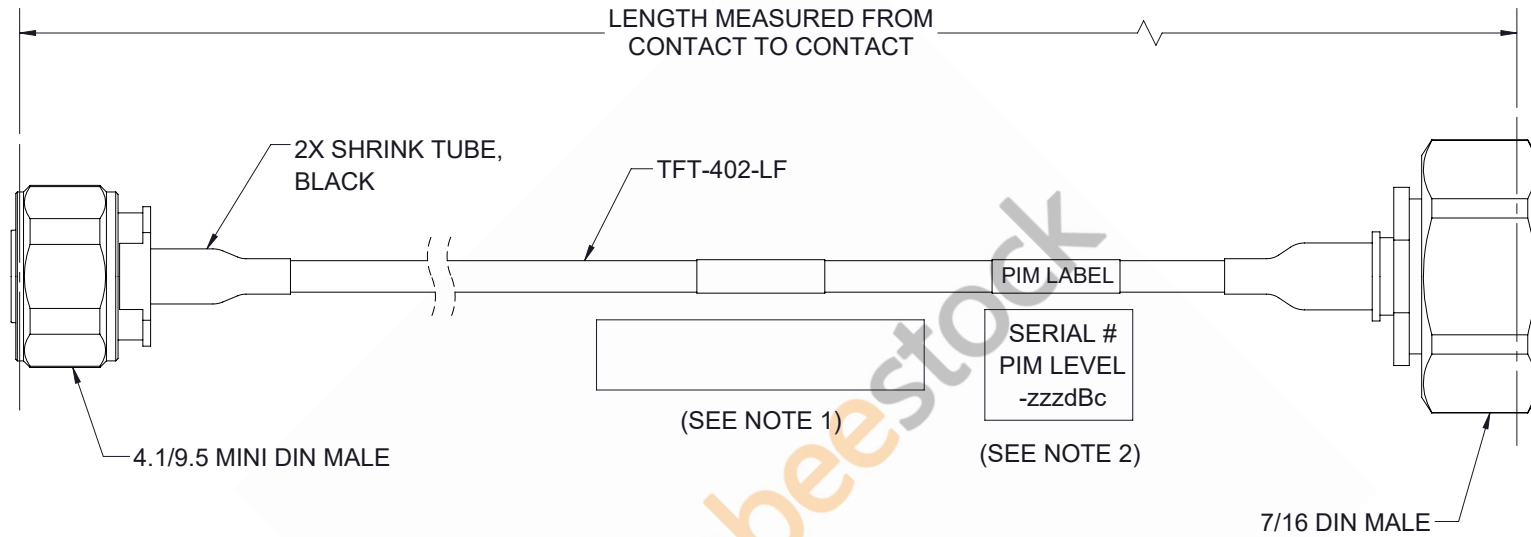

# 4.1/9.5 Mini DIN Male to 7/16 DIN Male Low PIM Cable 36 Inch Length Using TFT-402-LF Coax Using Times Microwave Components

REVISIONS			
REV.	DESCRIPTION	DATE	APPROVED
A	INITIAL RELEASE	7/30/21	SRAUTUS

## NOTES:

- CABLES 84" AND UNDER HAVE 1 LABEL CENTERED. CABLES OVER 84" HAVE 2 LABELS, ONE AT EACH END 12" FROM THE FRONT OF THE CONNECTOR.
- PIM LABEL 6" FROM CABLE END 1 PLACE.

THESE COMMODITIES, TECHNOLOGY OR SOFTWARE WERE EXPORTED FROM THE UNITED STATES IN ACCORDANCE WITH THE EXPORT ADMINISTRATION REGULATIONS. DIVERSION CONTRARY TO U.S. LAW PROHIBITED.

UNLESS OTHERWISE SPECIFIED LEADING DIMENSIONS ARE INCHES DIMENSIONS IN [ ] ARE MILLIMETERS