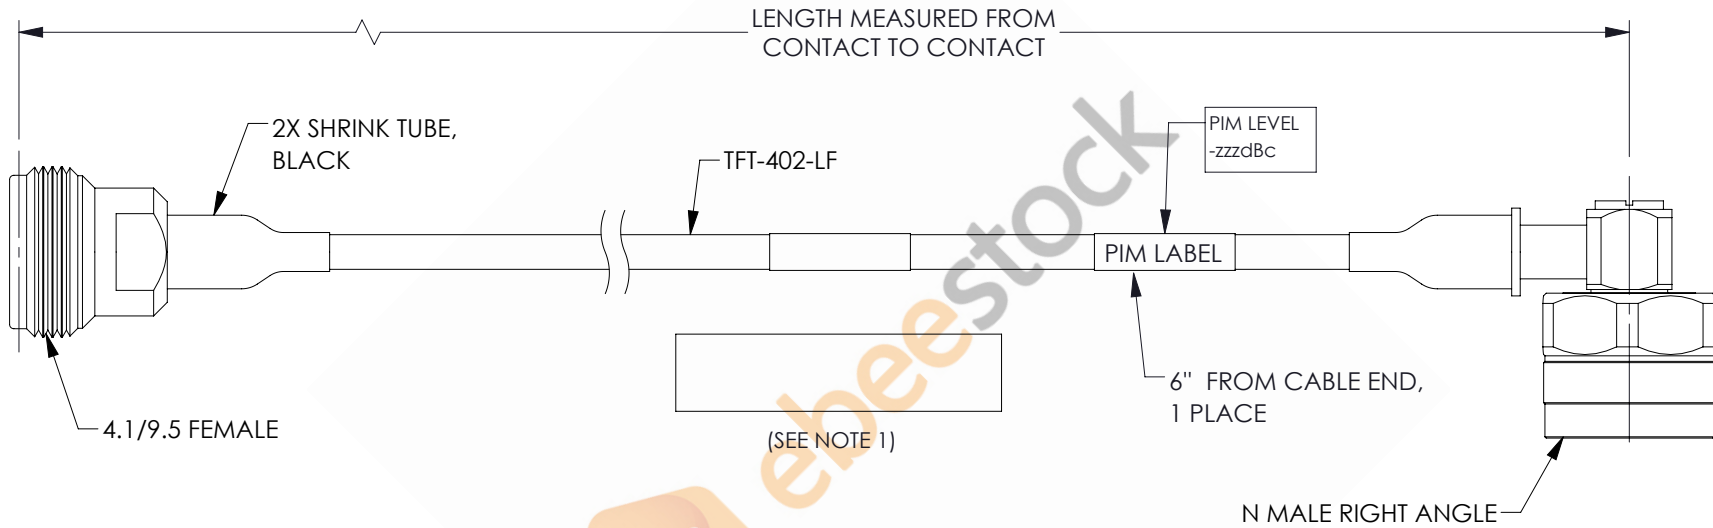

4.1/9.5 Mini DIN Female to N Male Right Angle Low PIM Cable 48 Inch Length Using TFT-402-LF Coax Using Times Microwave Components

REVISIONS			
REV.	DESCRIPTION	DATE	APPROVED
A	INITIAL RELEASE	06/04/2021	AGANWANI

NOTES:

1. CABLES 84" AND UNDER HAVE 1 LABEL CENTERED. CABLES OVER 84" HAVE 2 LABELS, ONE AT EACH END 12.0" FROM THE FRONT OF THE CONNECTOR.

THESE COMMODITIES, TECHNOLOGY OR SOFTWARE WERE EXPORTED FROM THE UNITED STATES IN ACCORDANCE WITH THE EXPORT ADMINISTRATION REGULATIONS. DIVERSION CONTRARY TO U.S. LAW PROHIBITED.

UNLESS OTHERWISE SPECIFIED
LEADING DIMENSIONS ARE INCHES
DIMENSIONS IN [] ARE MILLIMETERS

TOLERANCES:

.X = ±.2	[.508]	FRACTIONS
.XX = ±.02	[.51]	± 1/32
.XXX = ±.005	[.13]	ANGLES ± 1°

CABLE LENGTH (L) TOLERANCES: