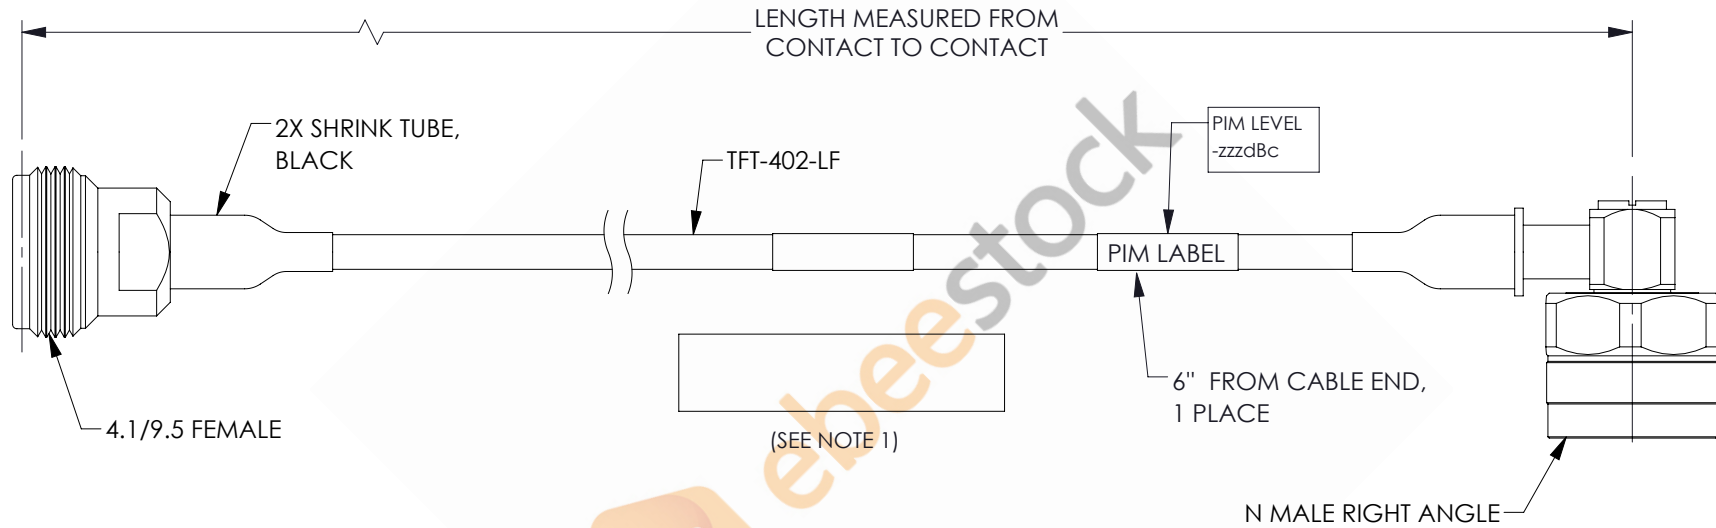

4.1/9.5 Mini DIN Female to N Male Right Angle Low PIM Cable 60 Inch Length Using TFT-402-LF Coax Using Times Microwave Components

REVISIONS			
REV.	DESCRIPTION	DATE	APPROVED
A	INITIAL RELEASE	06/04/2021	AGANWANI

NOTES:

1. CABLES 84" AND UNDER HAVE 1 LABEL CENTERED. CABLES OVER 84" HAVE 2 LABELS, ONE AT EACH END 12.0" FROM THE FRONT OF THE CONNECTOR.

THESE COMMODITIES, TECHNOLOGY OR SOFTWARE WERE EXPORTED FROM THE UNITED STATES IN ACCORDANCE WITH THE EXPORT ADMINISTRATION REGULATIONS. DIVERSION CONTRARY TO U.S. LAW PROHIBITED.

UNLESS OTHERWISE SPECIFIED LEADING DIMENSIONS ARE INCHES DIMENSIONS IN [] ARE MILLIMETERS

TOLERANCES:

.X = ±.2 [5.08]	FRACTIONS ± 1/32
.XX = ±.02 [.51]	± 1/32
.XXX = ±.005 [.13]	ANGLES ± 1°

CABLE LENGTH (L) TOLERANCES: