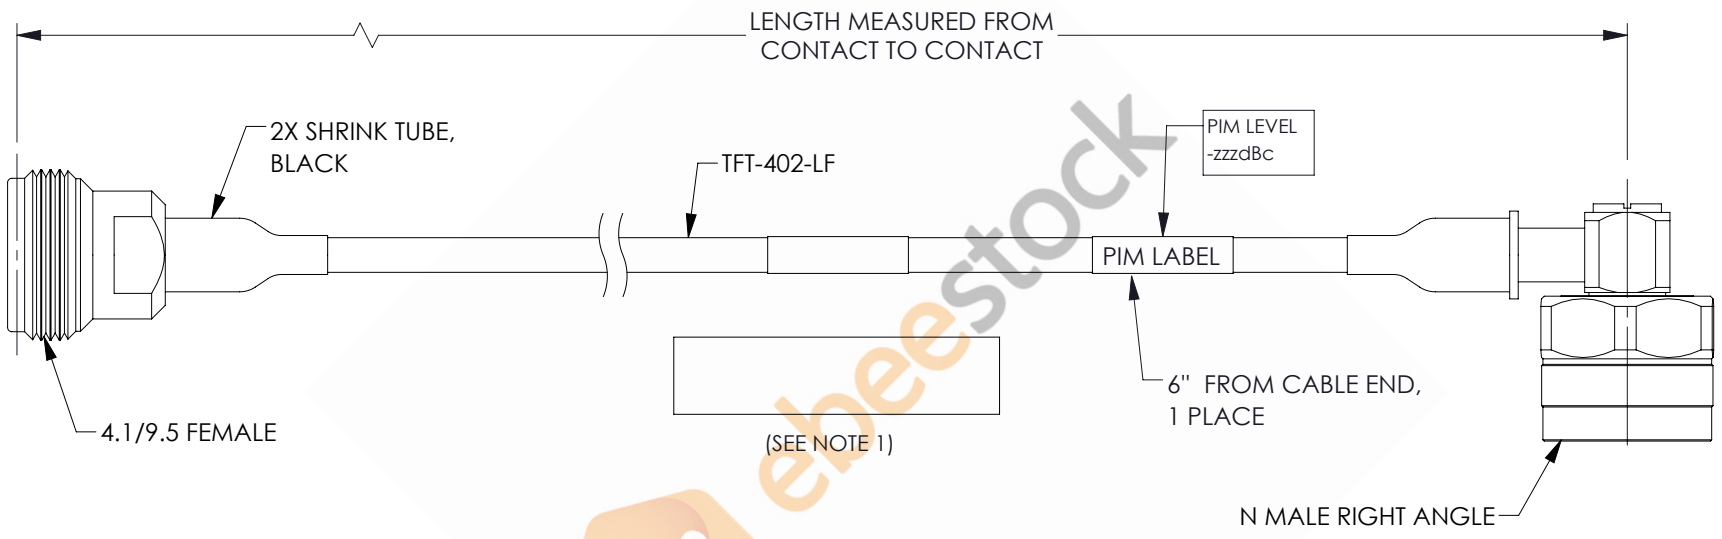

# 4.1/9.5 Mini DIN Female to N Male Right Angle Low PIM Cable 150 CM Length Using TFT-402-LF Coax Using Times Microwave Components

REVISIONS			
REV.	DESCRIPTION	DATE	APPROVED
A	INITIAL RELEASE	06/04/2021	AGANWANI

**NOTES:**

1. CABLES 84" AND UNDER HAVE 1 LABEL CENTERED. CABLES OVER 84" HAVE 2 LABELS, ONE AT EACH END 12.0" FROM THE FRONT OF THE CONNECTOR.

THESE COMMODITIES, TECHNOLOGY OR SOFTWARE WERE EXPORTED FROM THE UNITED STATES IN ACCORDANCE WITH THE EXPORT ADMINISTRATION REGULATIONS. DIVERSION CONTRARY TO U.S. LAW PROHIBITED.