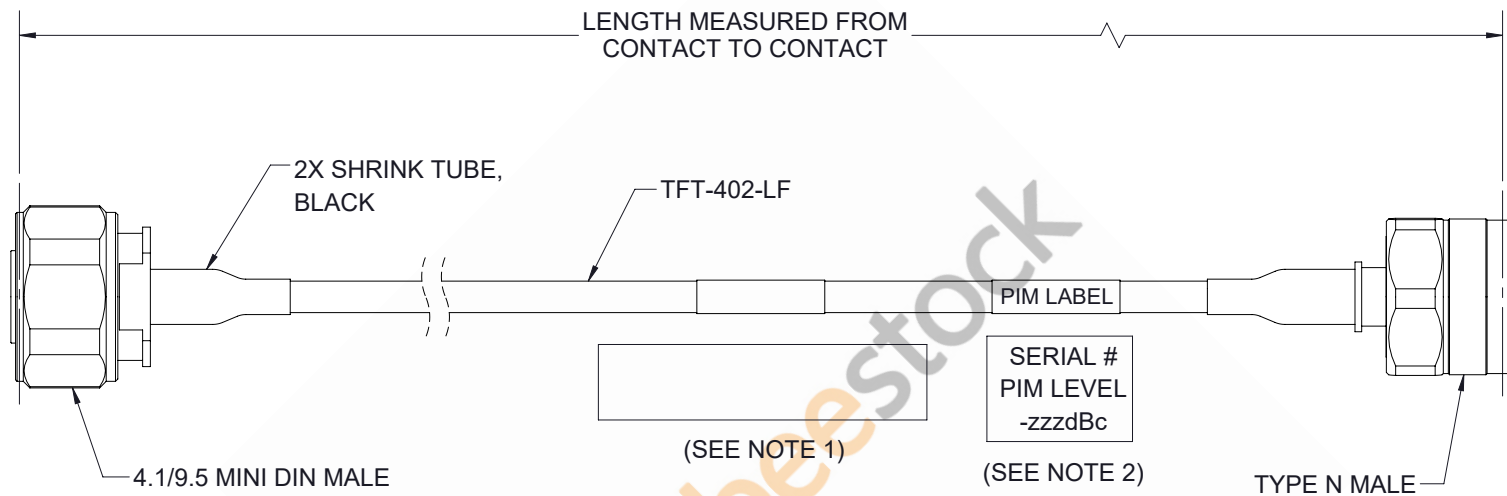

# 4.1/9.5 Mini DIN Male to N Male Low PIM Cable 60 Inch Length Using TFT-402-LF Coax Using Times Microwave Components

REVISIONS			
REV.	DESCRIPTION	DATE	APPROVED
A	INITIAL RELEASE	7/30/21	SRAUTUS

**NOTES:**

1. CABLES 84" AND UNDER HAVE 1 LABEL CENTERED. CABLES OVER 84" HAVE 2 LABELS, ONE AT EACH END 12" FROM THE FRONT OF THE CONNECTOR.
2. PIM LABEL 6" FROM CABLE END 1 PLACE.

THESE COMMODITIES, TECHNOLOGY OR SOFTWARE WERE EXPORTED FROM THE UNITED STATES IN ACCORDANCE WITH THE EXPORT ADMINISTRATION REGULATIONS. DIVERSION CONTRARY TO U.S. LAW PROHIBITED.

UNLESS OTHERWISE SPECIFIED LEADING DIMENSIONS ARE INCHES DIMENSIONS IN [ ] ARE MILLIMETERS <b>TOLERANCES:</b> .X = ±.2 [ .08]      FRACTIONS ± 1/32 .XX = ±.02 [ .51]      ± 1/32 .XXX = ±.005 [ .13]      ANGLES ± 1° <b>CABLE LENGTH (L) TOLERANCES:</b> L ≤ 12 [305] = +1 [25] / -0 12 [305] < L ≤ 60 [1524] = +2 [51] / -0 60 [1524] < L ≤ 120 [3048] = +4 [102] / -0 120 [3048] < L ≤ 300 [7620] = +6 [152] / -0 300 [7620] < L = +5%L / -0 ALL DIMENSIONS SHOWN ARE FOR REFERENCE ONLY.		 8TH FLOOR, BUILDING 1, YONGFU SCIENCE AND TECHNOLOGY CENTER INDUSTRIAL PARK, NANZHA DISTRICT 5, HUMEN, 523900, DONGGUAN, GUANGDONG, CHINA WEBSITE: <a href="http://www.ebeestock.com">www.ebeestock.com</a> EMAIL: <a href="mailto:sales@ebeestock.com">sales@ebeestock.com</a>		THIRD-ANGLE PROJECTION  THE INFORMATION AND DESIGN IN THIS DOCUMENT IS THE PROPERTY OF EBEESTOCK CORPORATION ALL RIGHTS RESERVED.
SIZE	CAGE CODE	DRAWN BY	ITEM NO.	REV
A	53919	DMAY	ET14502	A
SHEET 1 OF 1			SCALE N/A	