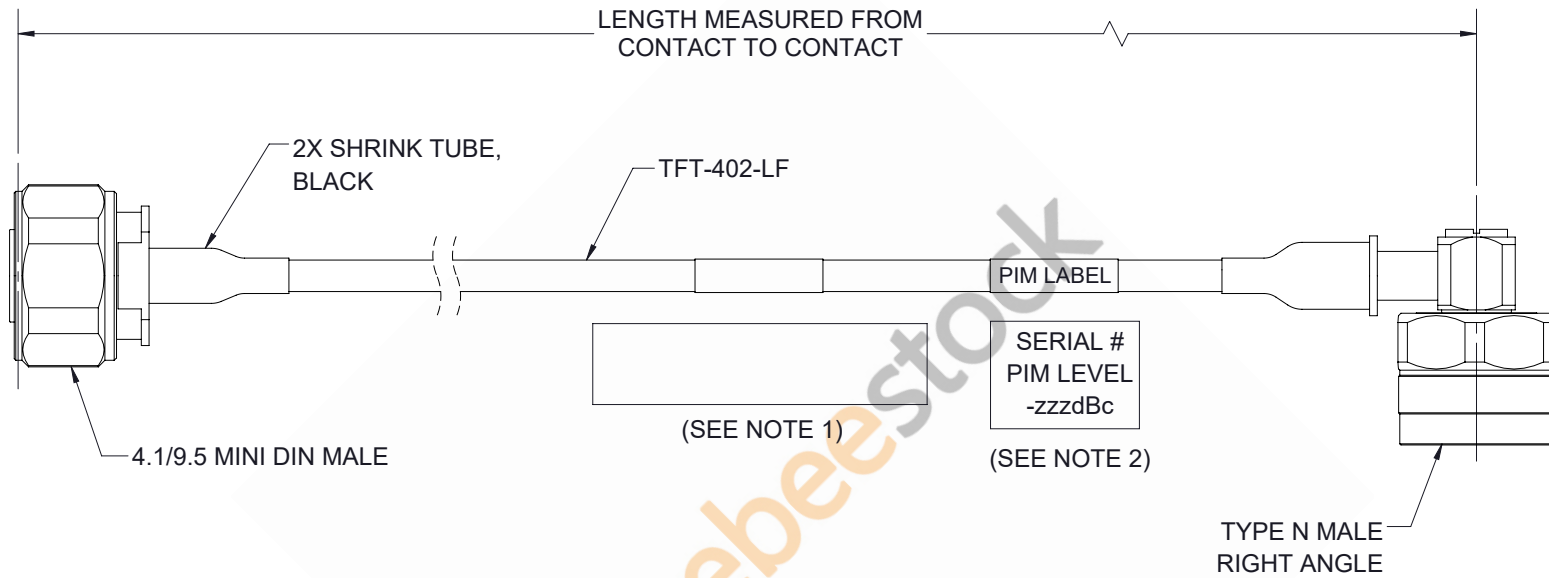

# 4.1/9.5 Mini DIN Male to N Male Right Angle Low PIM Cable 60 Inch Length Using TFT-402-LF Coax Using Times Microwave Components

REVISIONS			
REV.	DESCRIPTION	DATE	APPROVED
A	INITIAL RELEASE	7/30/21	SRAUTUS

## NOTES:

- CABLES 84" AND UNDER HAVE 1 LABEL CENTERED. CABLES OVER 84" HAVE 2 LABELS, ONE AT EACH END 12" FROM THE FRONT OF THE CONNECTOR.
- PIM LABEL 6" FROM CABLE END 1 PLACE.

UNLESS OTHERWISE SPECIFIED  
LEADING DIMENSIONS ARE INCHES  
DIMENSIONS IN [ ] ARE MILLIMETERS