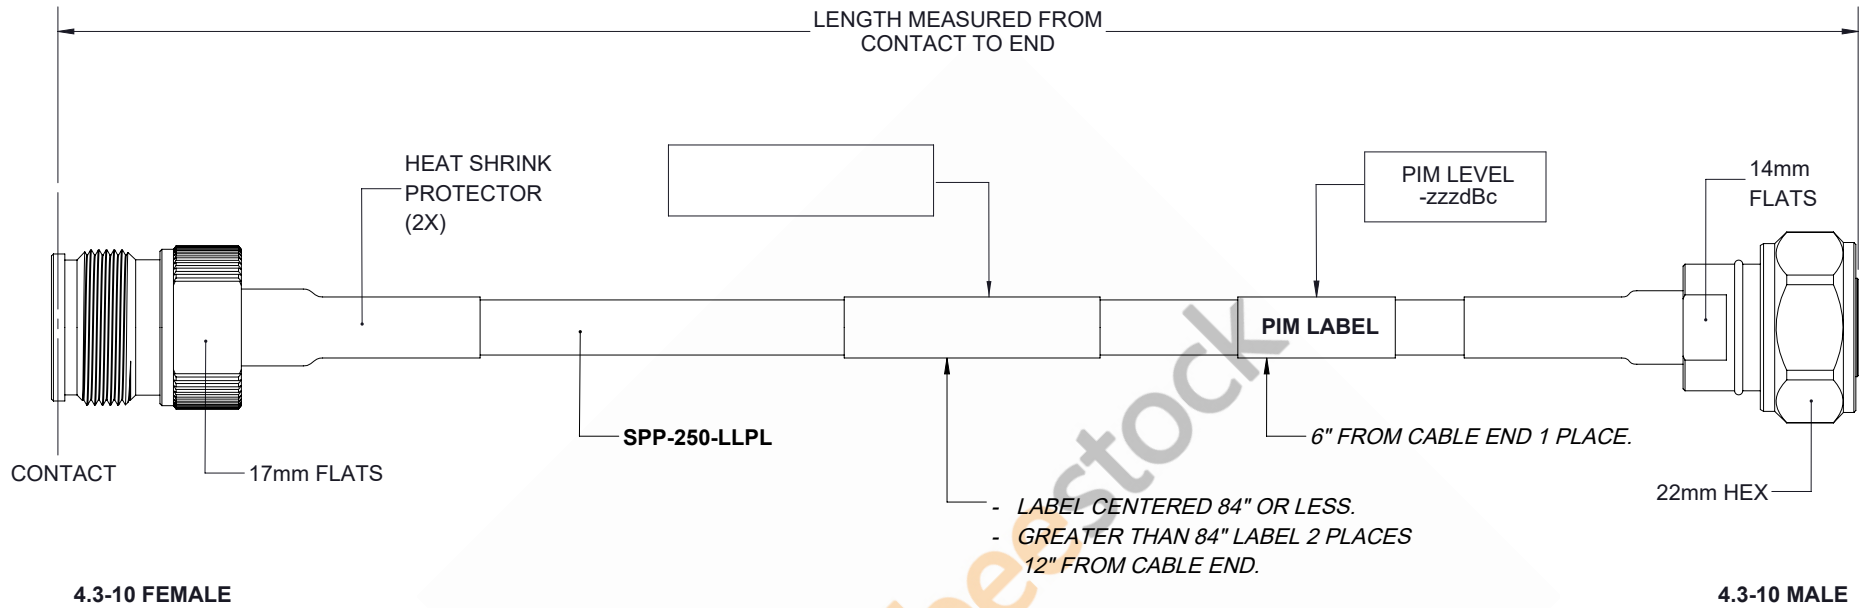

Plenum 4.3-10 Male to 4.3-10 Female Low PIM Cable 12 Inch Length Using SPP-250-LLPL Coax Using Times Microwave Parts

REVISIONS			
REV.	DESCRIPTION	DATE	APPROVED
A	INITIAL RELEASE	04/09/19	S.ELLIS

UNLESS OTHERWISE SPECIFIED
LEADING DIMENSIONS ARE INCHES
DIMENSIONS IN [] ARE MILLIMETERS

TOLERANCES:

.X±.2	[5.08]	FRACTIONS	
.XX±.01	[.25]		± 1/32
.XXX±.005	[.13]	ANGLES	± 1°

ALL DIMENSIONS SHOWN
ARE FOR REFERENCE ONLY.

THIRD-ANGLE PROJECTION

8TH FLOOR, BUILDING 1,
YONGFU SCIENCE AND TECHNOLOGY
CENTER INDUSTRIAL PARK, NANZHA DISTRICT
5, HUMEN, 523900, DONGGUAN, GUANGDONG, CHINA